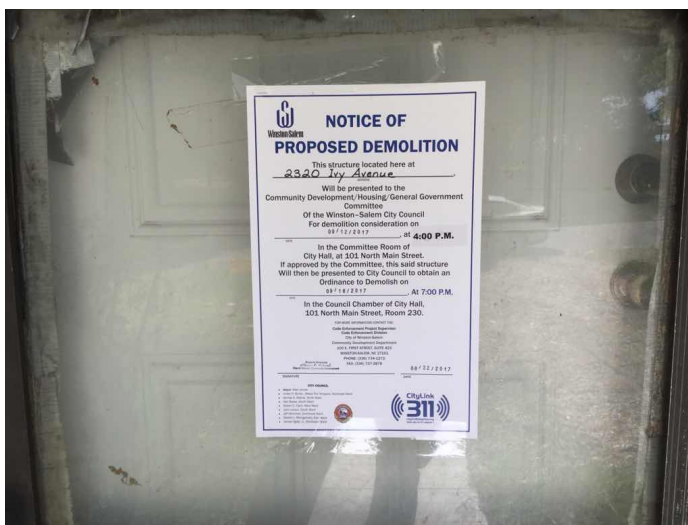

IMAGE DESCRIPTION
2320 Ivy Avenue

CODE CASE NBR IMAGE DATE
2016020404 2/9/2016

IMAGE DESCRIPTION
2320 Ivy Avenue

CODE CASE NBR IMAGE DATE
2016020404 8/25/2017

IMAGE DESCRIPTION
2320 Ivy Avenue

CODE CASE NBR IMAGE DATE
2016020404 8/25/2017