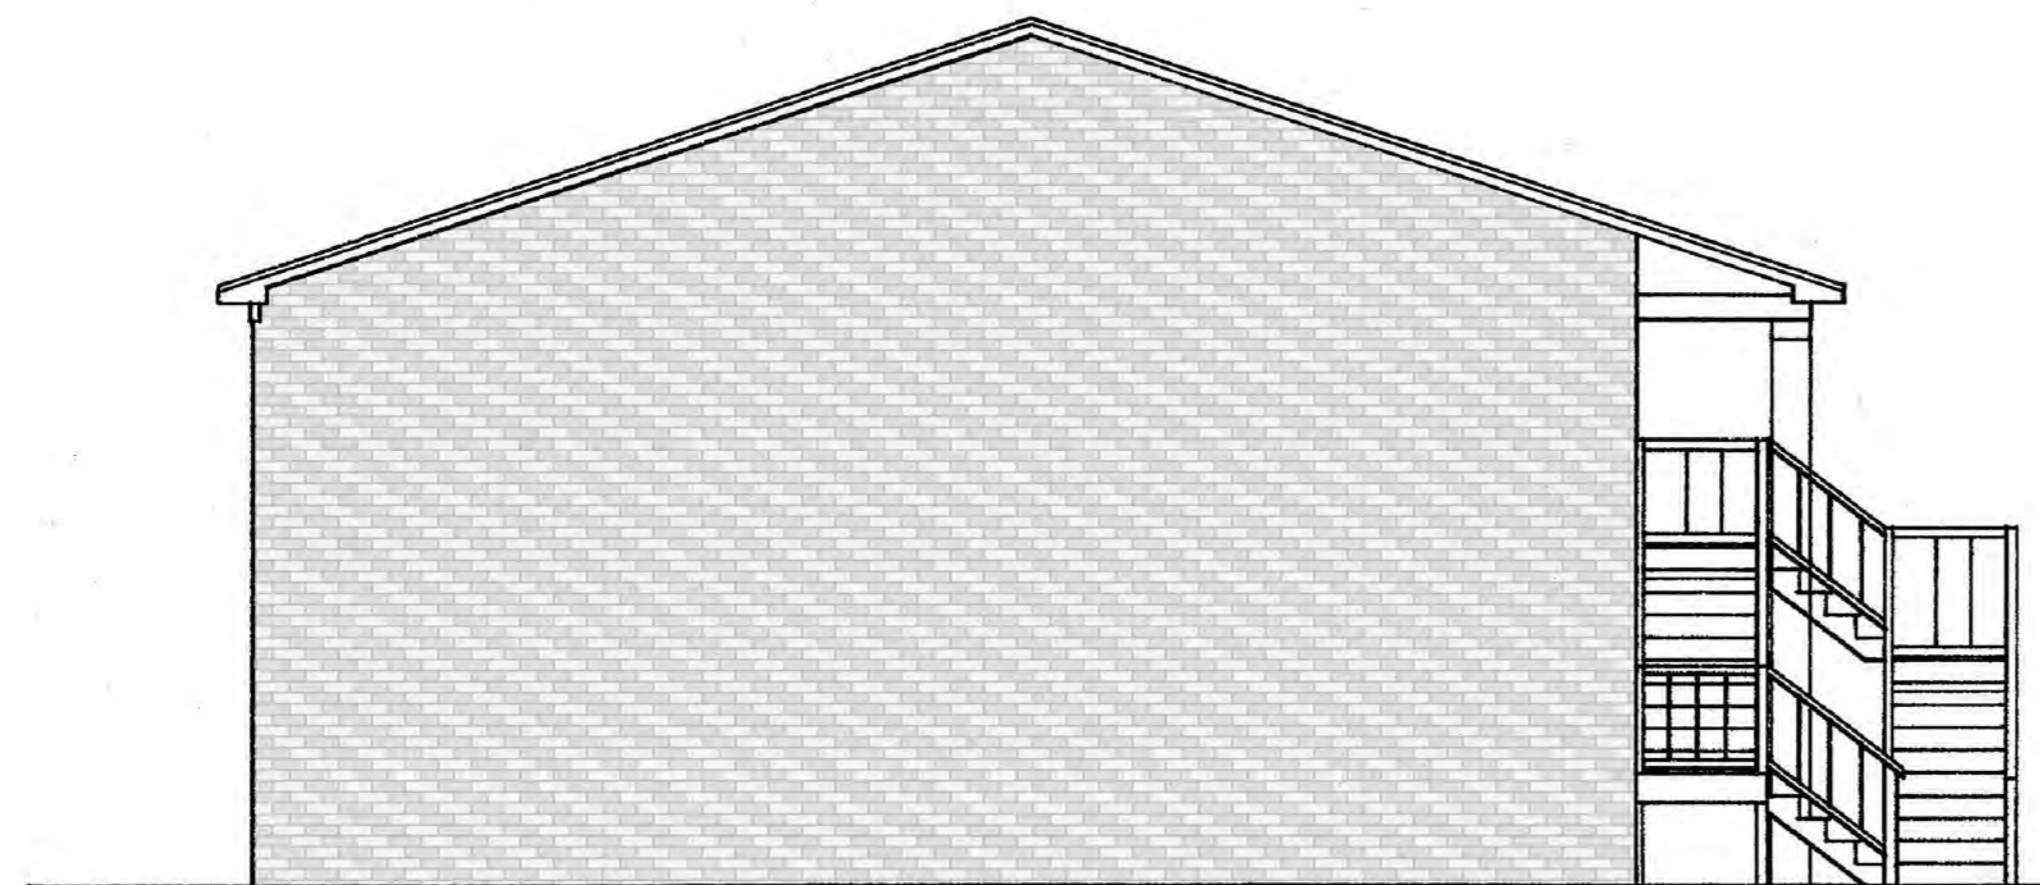

FRONT ELEVATION

LEFT ELEVATION

RIGHT ELEVATION

**SHREWSBURY APARTMENTS**  
 SITE LOCATION  
 UNIVERSITY PARKWAY  
 WINSTON-SALEM, NC  
 OWNER-DEVELOPER  
 JAWA'S ARRIFERE, LLC  
 KING, NC 27021  
 (336) 399-3686  
[brandon@aceconstructionllc.com](mailto:brandon@aceconstructionllc.com)

SHEET TITLE:  
 PRELIMINARY R.  
 BUILDING ELEVATIONS

DATE: 04/20/2020  
 PROJECT NO: 12836-20D