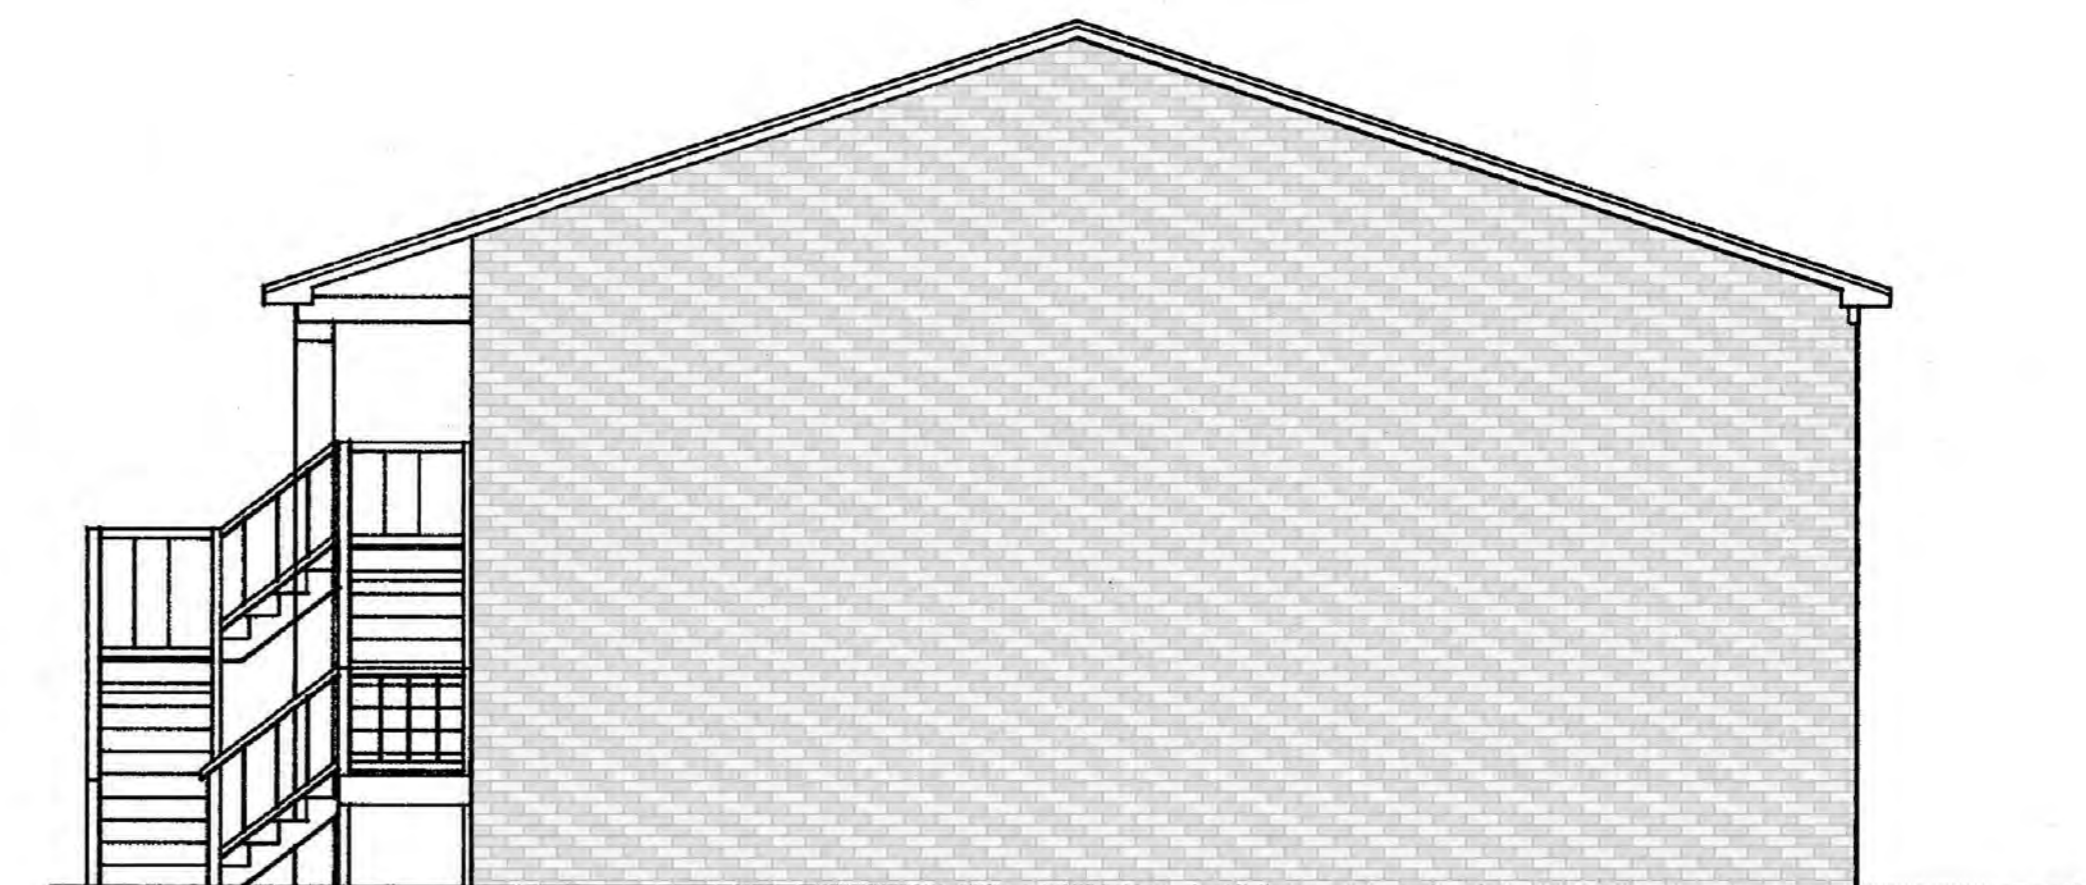

FRONT ELEVATION

LEFT ELEVATION

RIGHT ELEVATION

**SHREWSBURY APARTMENTS**  
 SITE LOCATION  
 UNIVERSITY PARKWAY  
 WINSTON-SALEM, NC  
 OWNER-DEVELOPER  
 JAWA'S ARRIFERE, LLC  
 KING, NC 27021  
 (336) 399-3686  
[brandon@aceconstructionllc.com](mailto:brandon@aceconstructionllc.com)

SHEET TITLE:  
 PRELIMINARY R.  
 BUILDING ELEVATIONS

DATE: 04/20/2020  
 PROJECT NO: 12836-20D