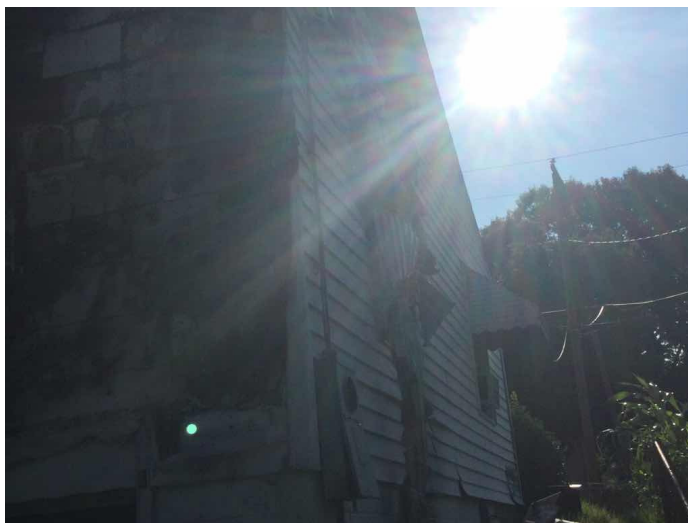

CODE CASE NBR   IMAGE DATE
2016071748   7/30/2016

IMAGE DESCRIPTION
2402 Marble Street