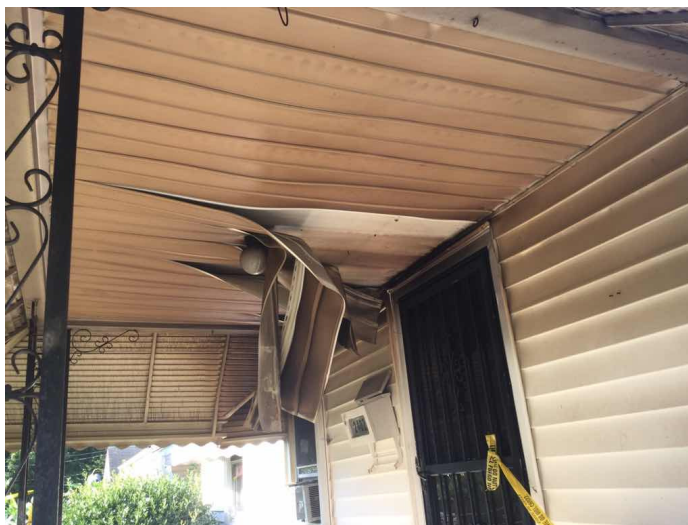

IMAGE DESCRIPTION
2402 Marble Street

CODE CASE NBR IMAGE DATE
2016071748 7/30/2016

IMAGE DESCRIPTION
2402 Marble Street

CODE CASE NBR IMAGE DATE
2016071748 7/30/2016

IMAGE DESCRIPTION
2402 Marble Street

CODE CASE NBR IMAGE DATE
2016071748 7/30/2016