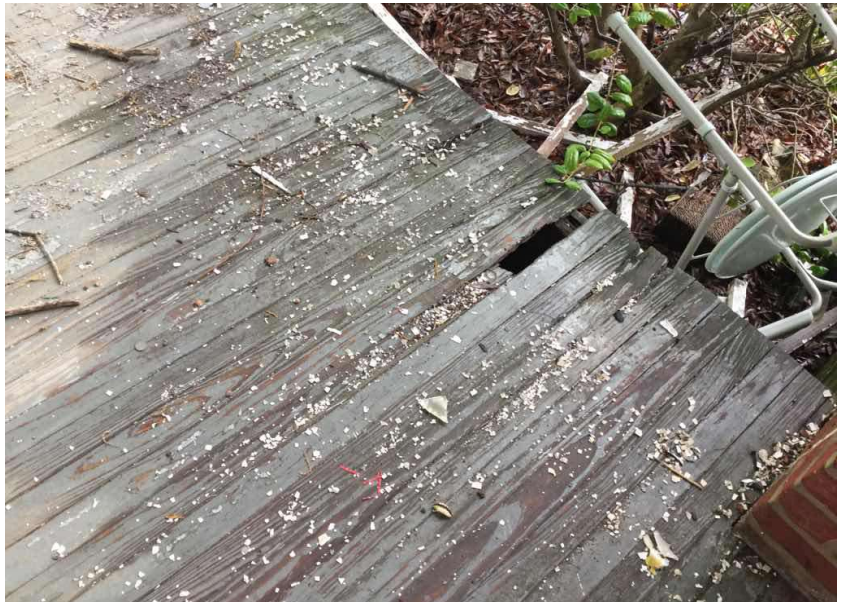

IMAGE DESCRIPTION

2303 Waughtown Street