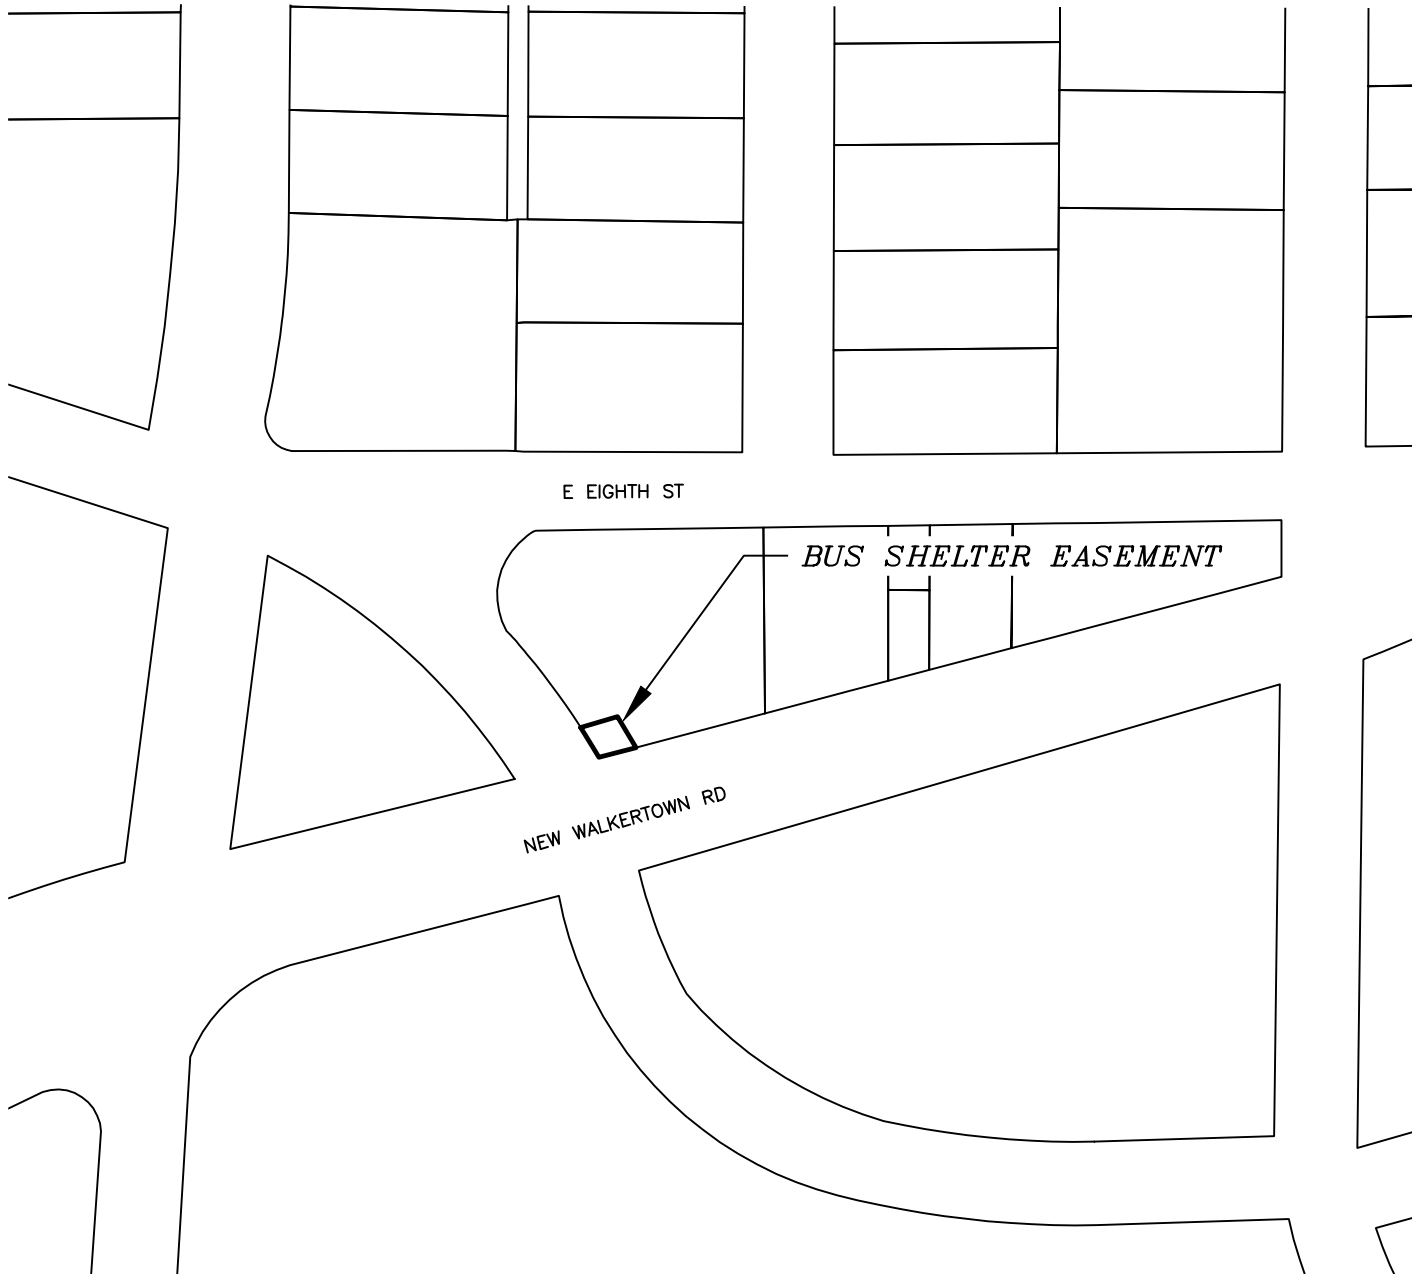

PERMANENT BUS SHELTER EASEMENT

TAX PIN 6835-98-0658

1901 NEW WALKERTOWN ROAD

NOT TO
SCALE