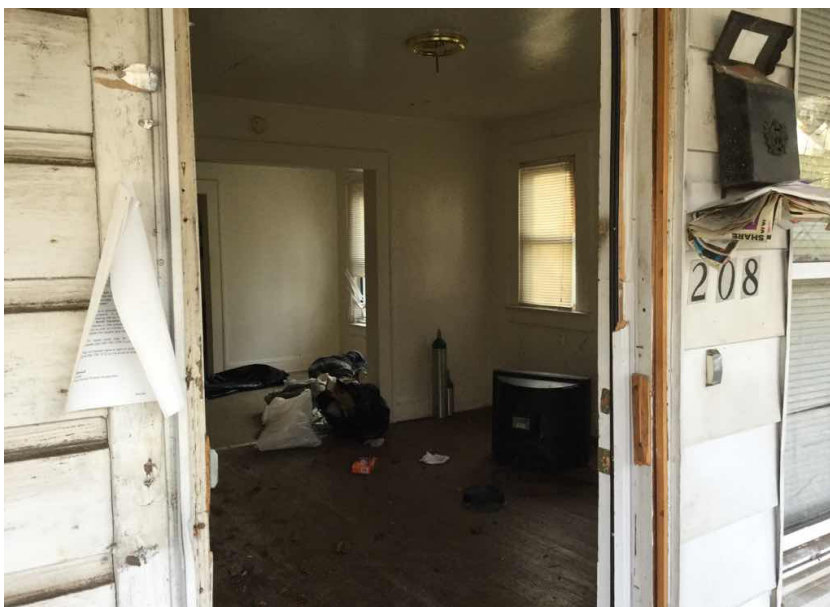

IMAGE DESCRIPTION

208 W. 23rd Street