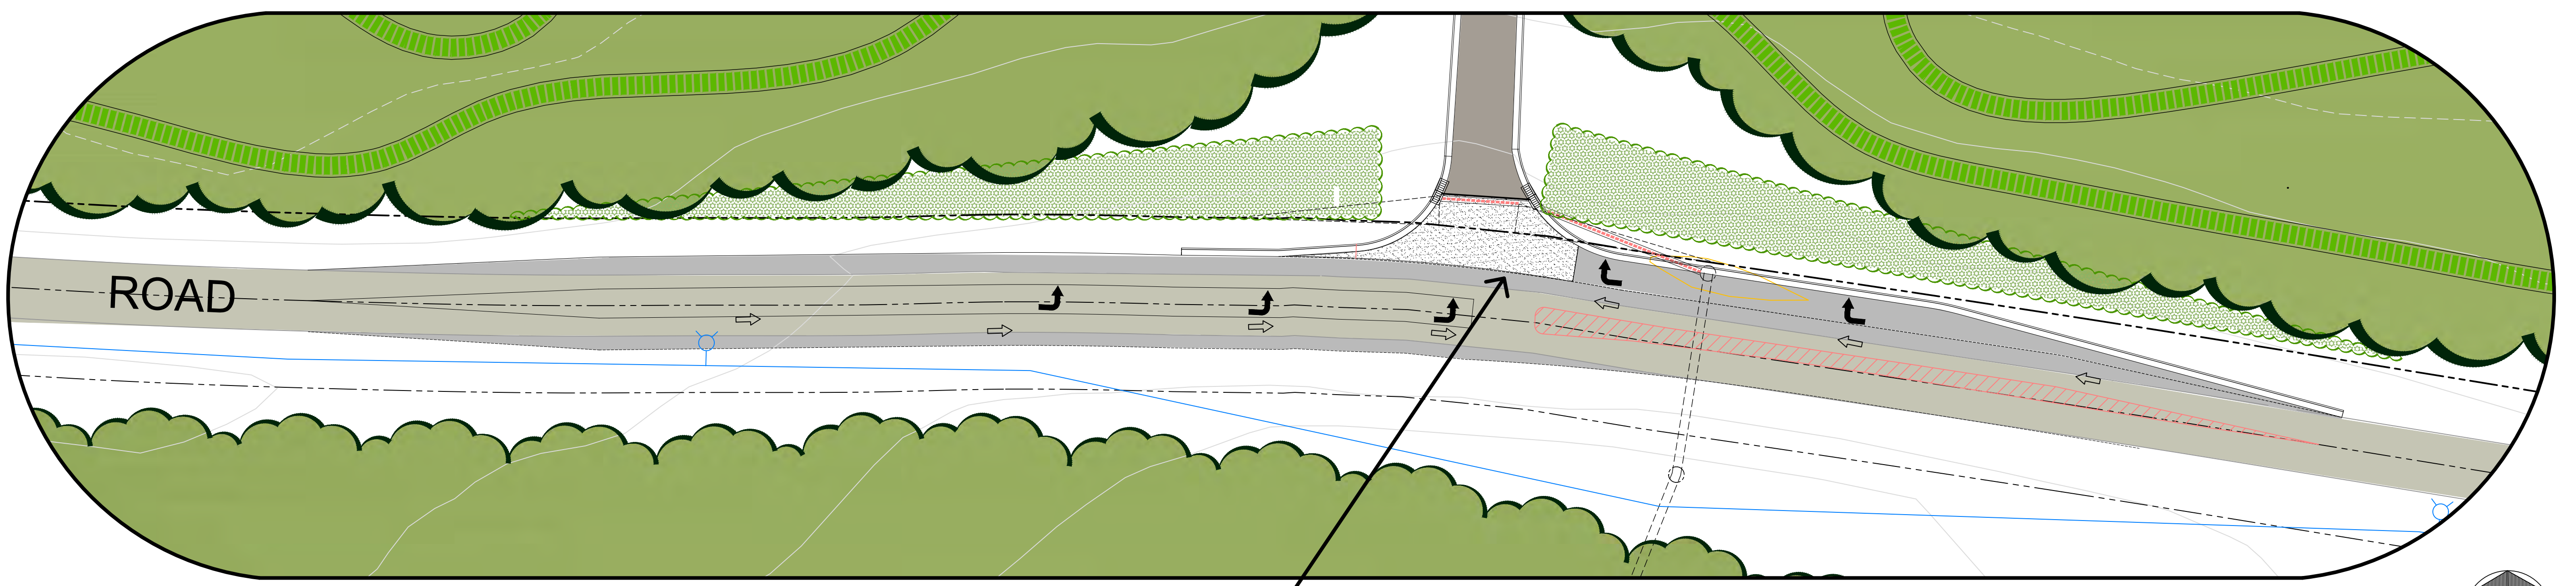

"N"
HOBBY FALLS
SITE AMENITY

"C"
LOWER PARKING LOT
REPAIRS & RC TRACK

EXISTING CONDITIONS WITHIN
THE PARK AND ALONG THE TRAIL

"B"
WELCOME &
STAGING CENTER

"A"
PARK ENTRANCE
w/ NEW SIGNAGE

HOBBY PARK PROPOSED REPAIRS AND RENOVATIONS