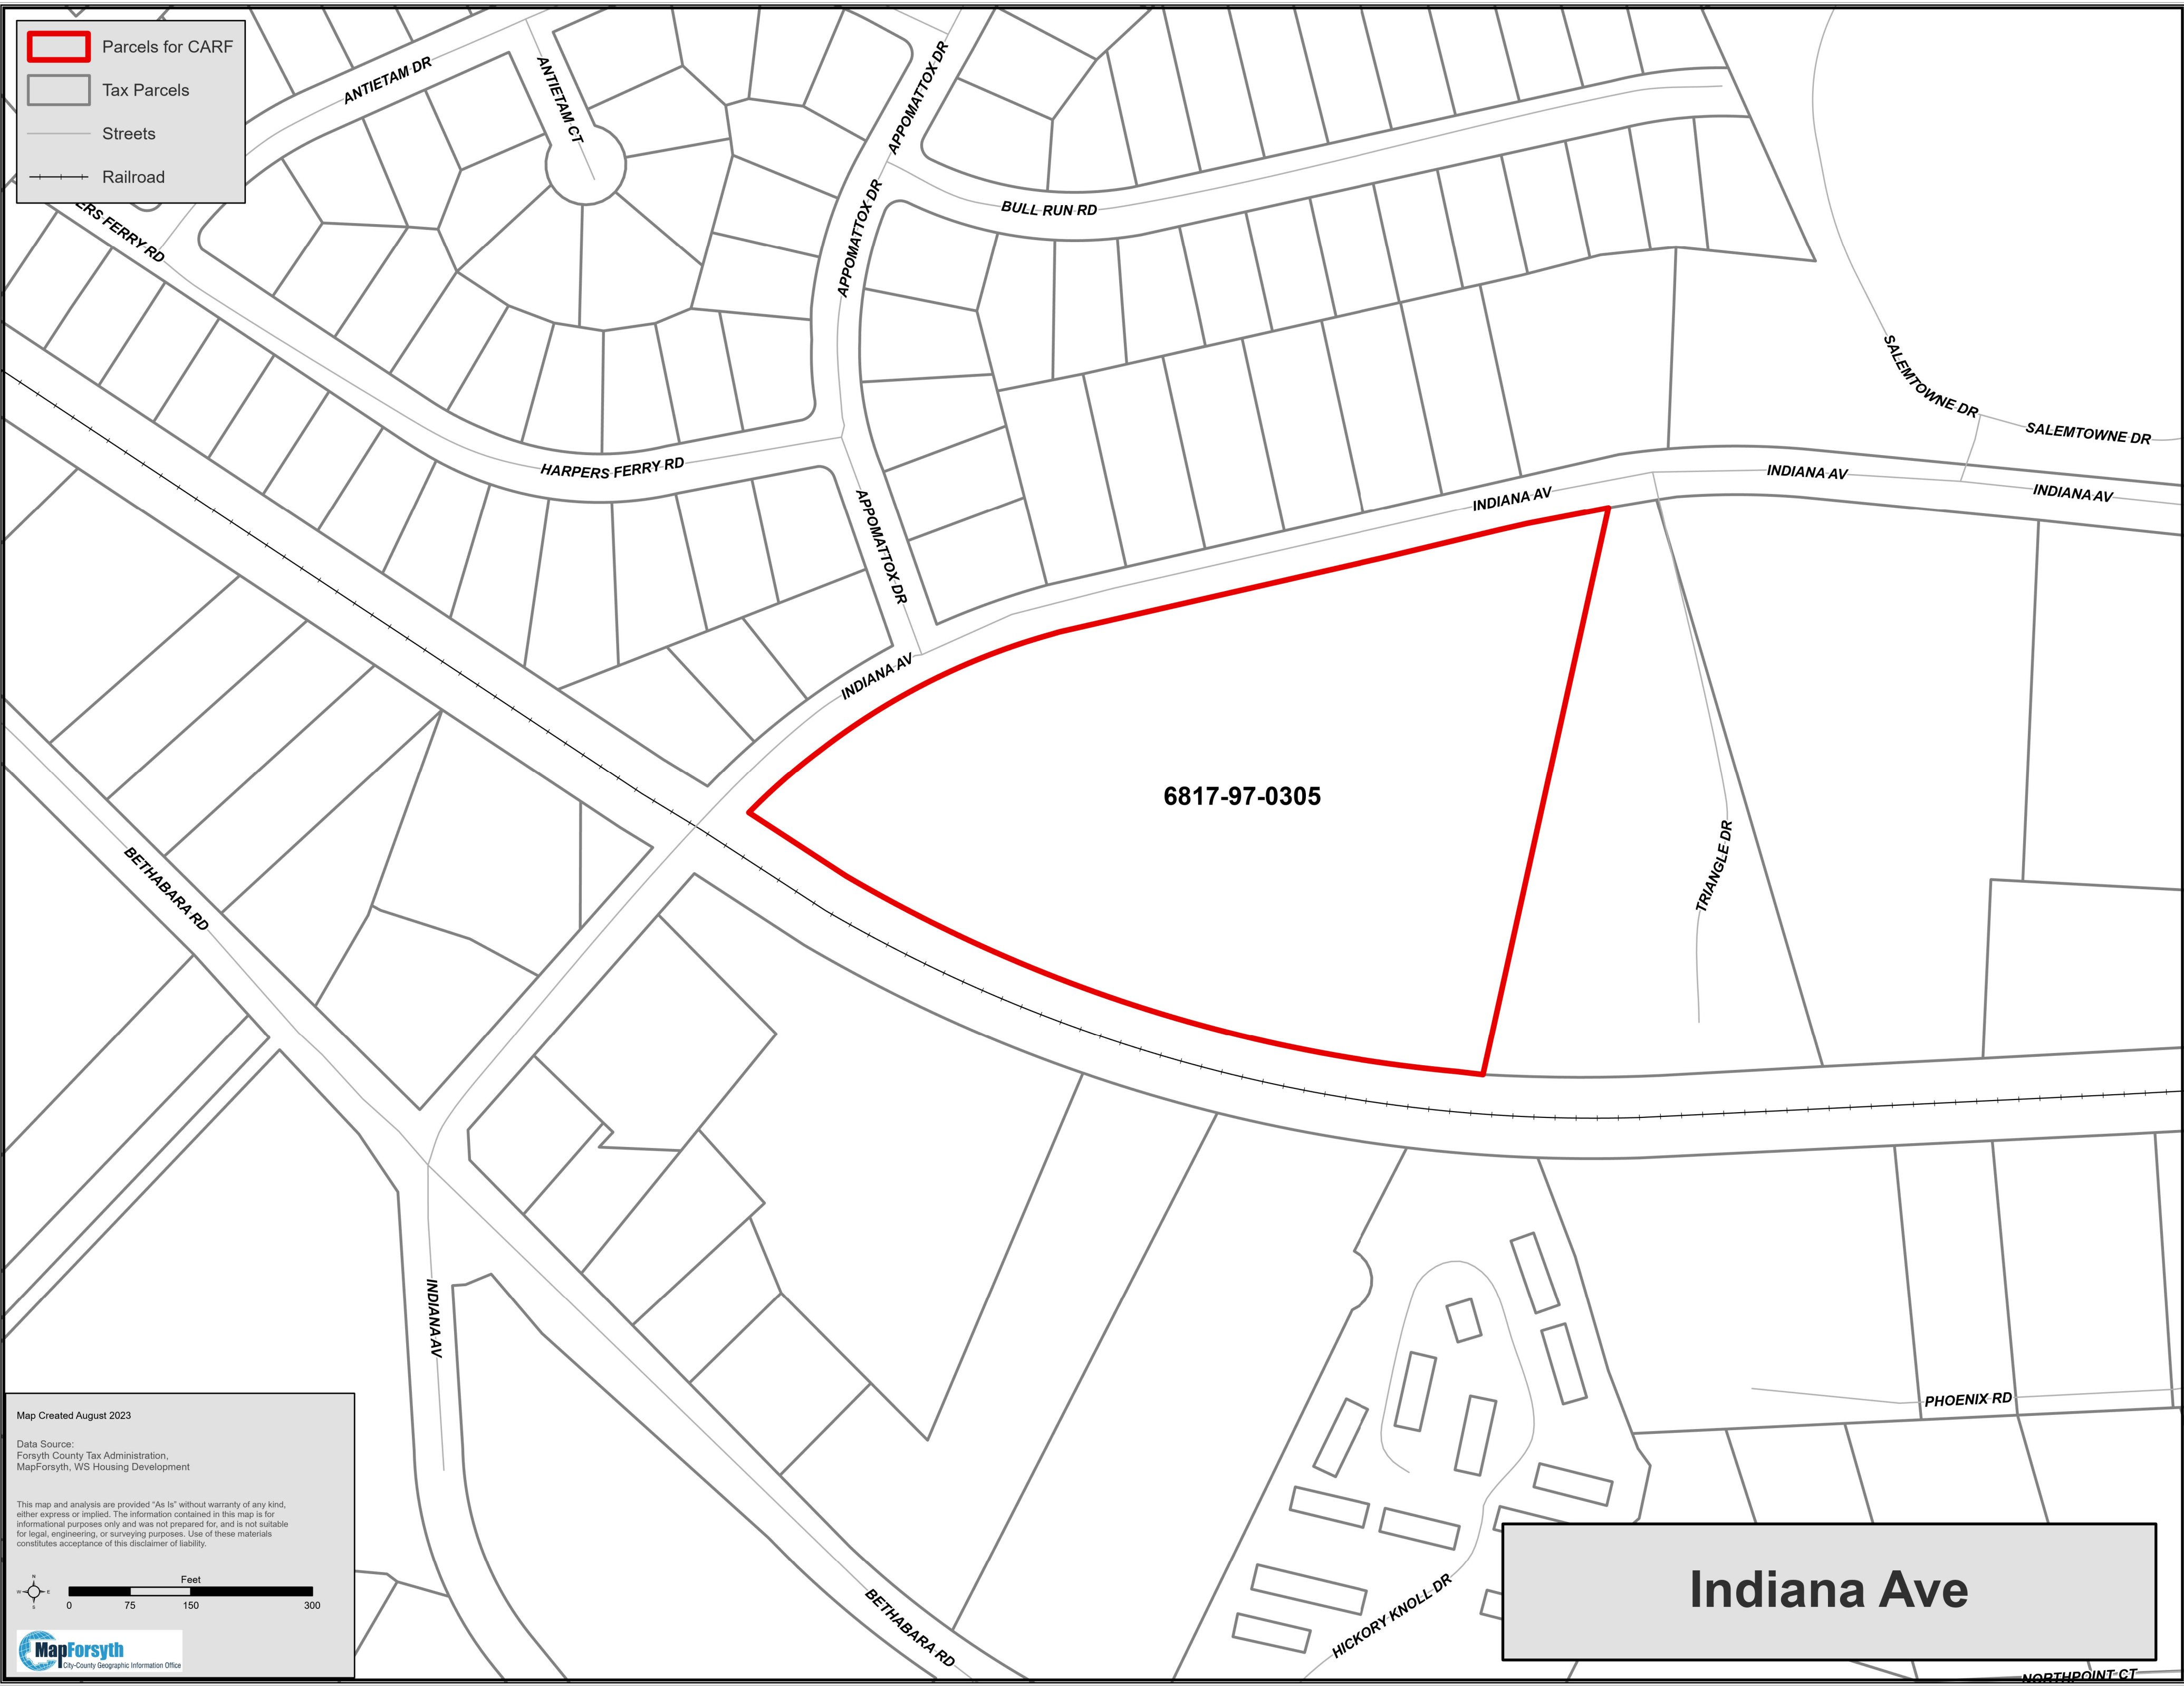

-  Parcels for CARF
-  Tax Parcels
-  Streets
-  Railroad

6817-97-0305

Indiana Ave

Map Created August 2023

Data Source:
Forsyth County Tax Administration,
MapForsyth, WS Housing Development

This map and analysis are provided "As Is" without warranty of any kind, either express or implied. The information contained in this map is for informational purposes only and was not prepared for, and is not suitable for legal, engineering, or surveying purposes. Use of these materials constitutes acceptance of this disclaimer of liability.