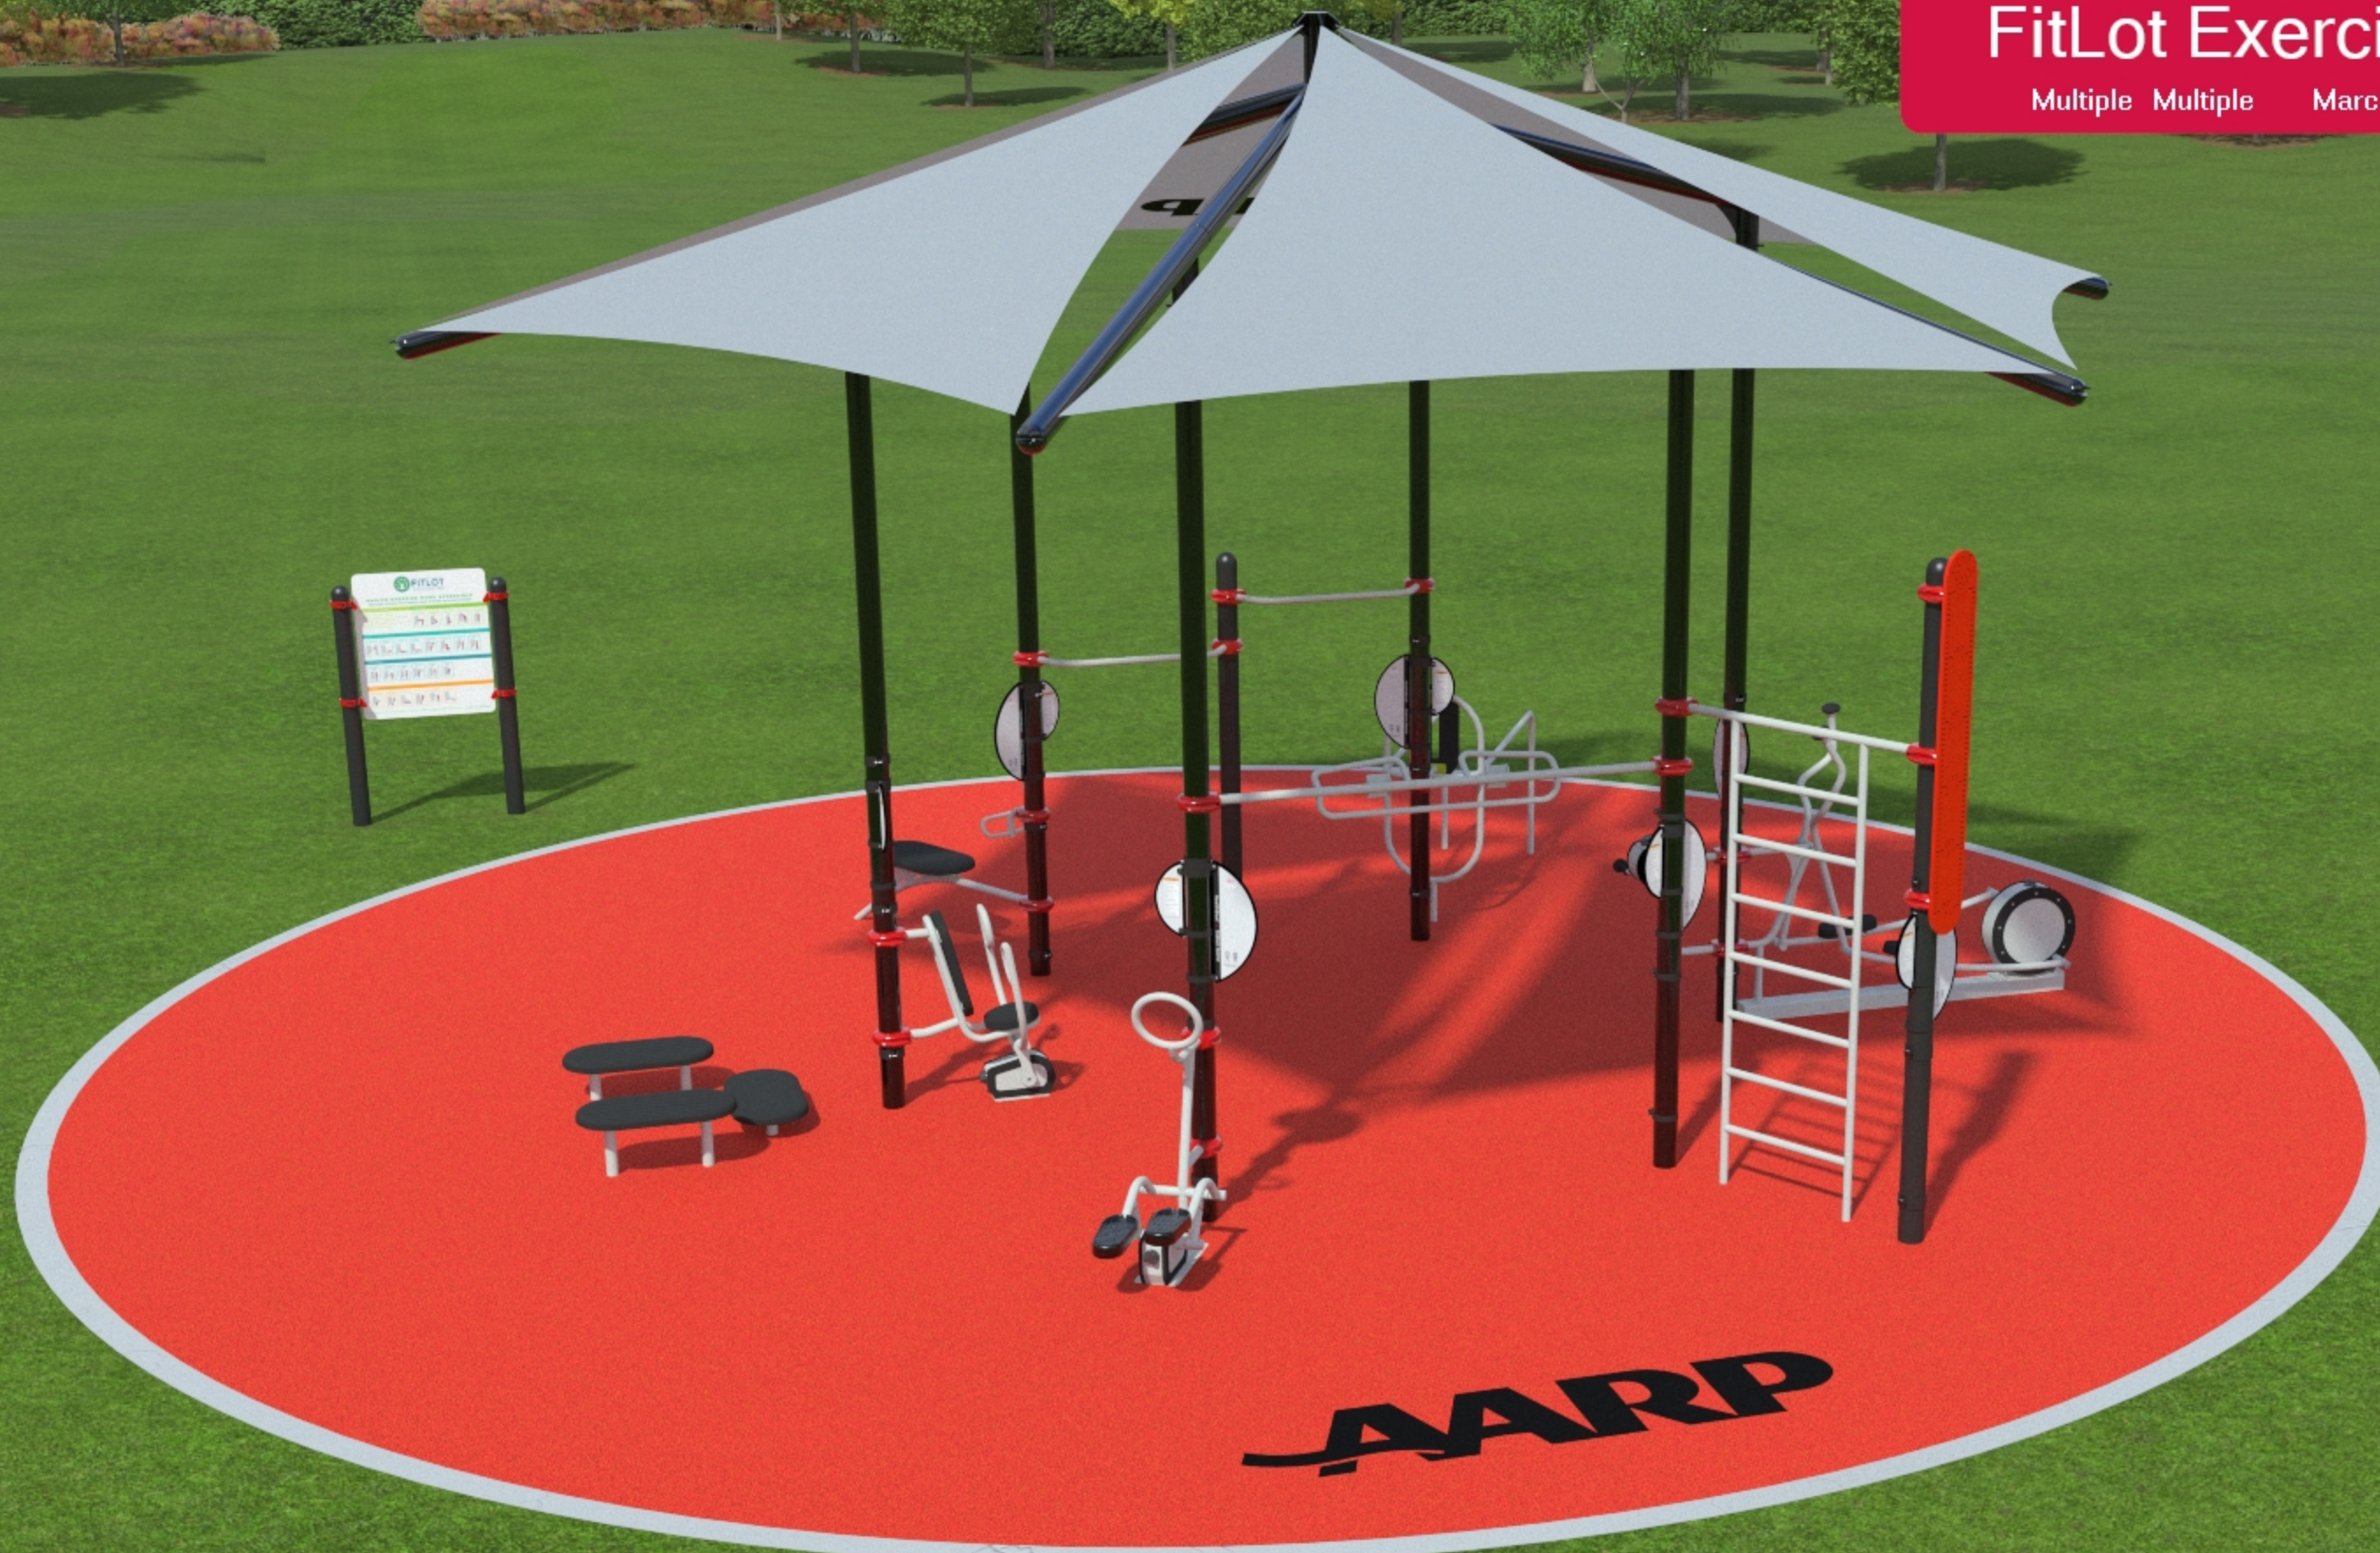

# FitLot Exercise Equipment

Multiple Multiple March 12, 2019 1126789-01-04R

\*Custom products are shown as conceptual only. \*Custom product manufacturing time for this project will be approximately 12 weeks from the time of LSI order acceptance.

©2019 Landscape Structures. All Rights Reserved.

FOR A BETTER TOMORROW  
**WE PLAY TODAY**

[shapedbyplay.com](http://shapedbyplay.com)

Proudly presented by:  
David Smith