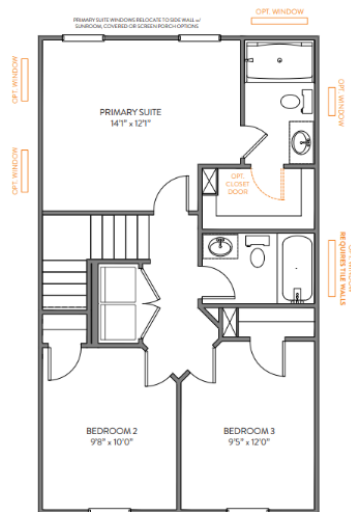

True Homes Floor Plans

The Lucas II 1340 1,360 sq. ft. | Open | First Floor REV 11.14.23

Options

The Lucas II 1340 1,360 sq. ft. | Open | Second Floor REV 11.14.23

Options

The GINA II 1491

1,496 sq. ft. | Open | First Floor
REV 07.12.23

Options

The GINA II 1491

1,496 sq. ft. | Open | Second Floor
REV 07.12.23

Options