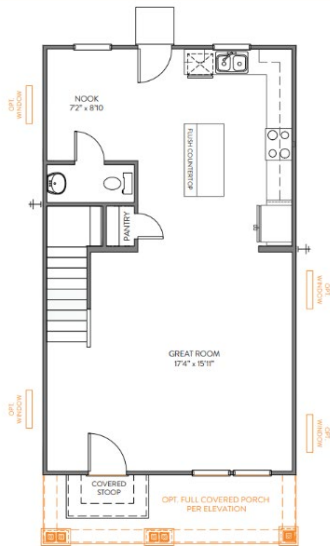

True Homes Floor Plans

The Lucas II 1340 1,360 sq. ft. | Open | First Floor REV 11.14.23

Options

The Lucas II 1340 1,360 sq. ft. | Open | Second Floor REV 11.14.23

Options

The GINA II 1491

1,496 sq. ft. | Open | First Floor
REV 07.12.23

Options

The GINA II 1491

1,496 sq. ft. | Open | Second Floor
REV 07.12.23

Options