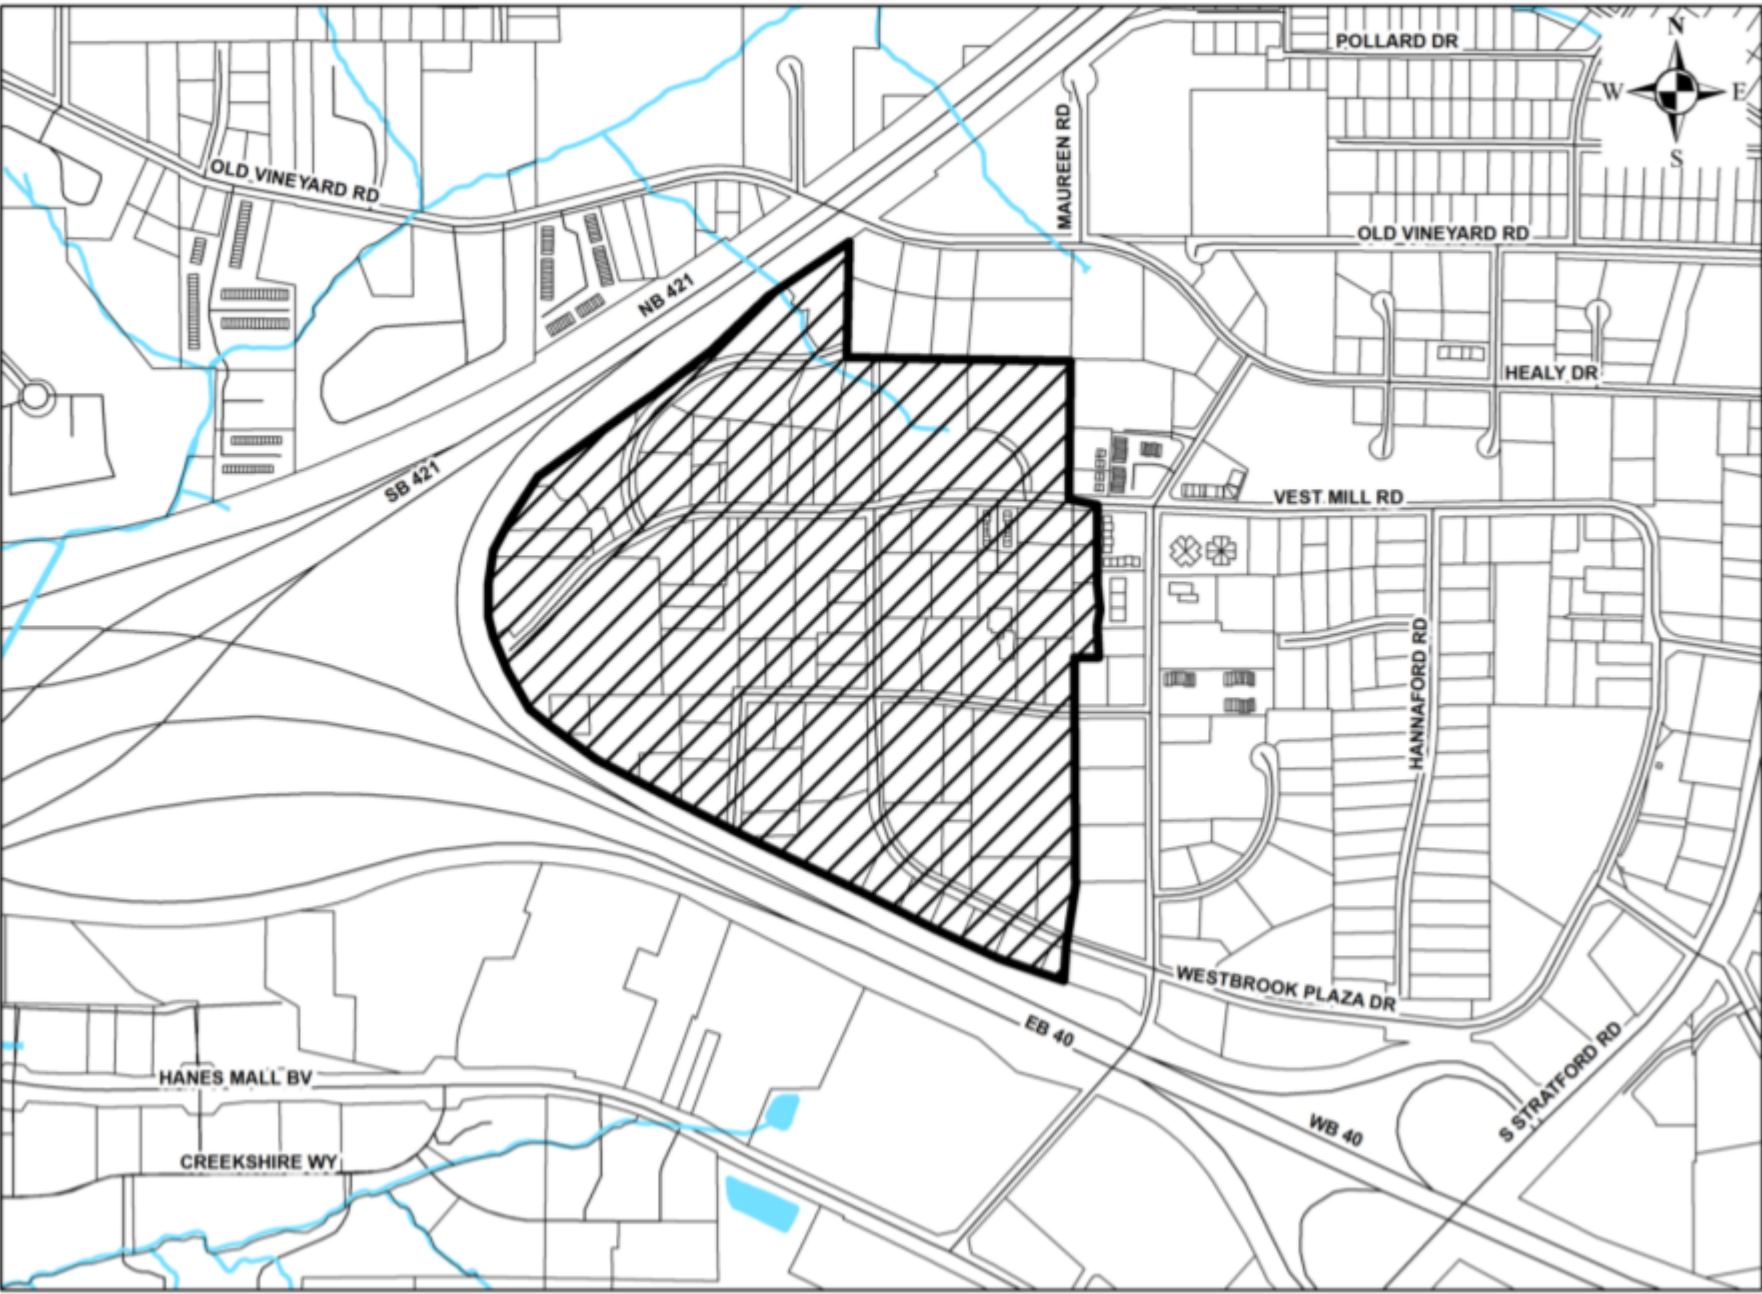

E. ACREAGE FEES

Stratford Road Impact Fee - \$4,300/Acre (for rezoning of parcels only)

 **STRATFORD ROAD IMPACT FEE - \$4,300.00 / ACRE**