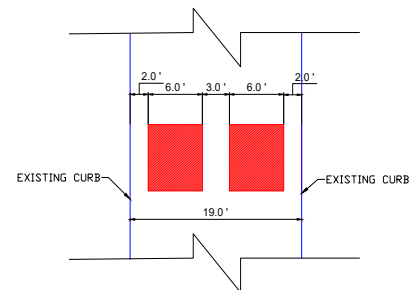

Wintergreen Road Traffic Calming

Legend

 Proposed Speed Cushions

Source: WSDOT
Date: 07/12/21

PROPOSED SPEED CUSHION DETAILS
NTS