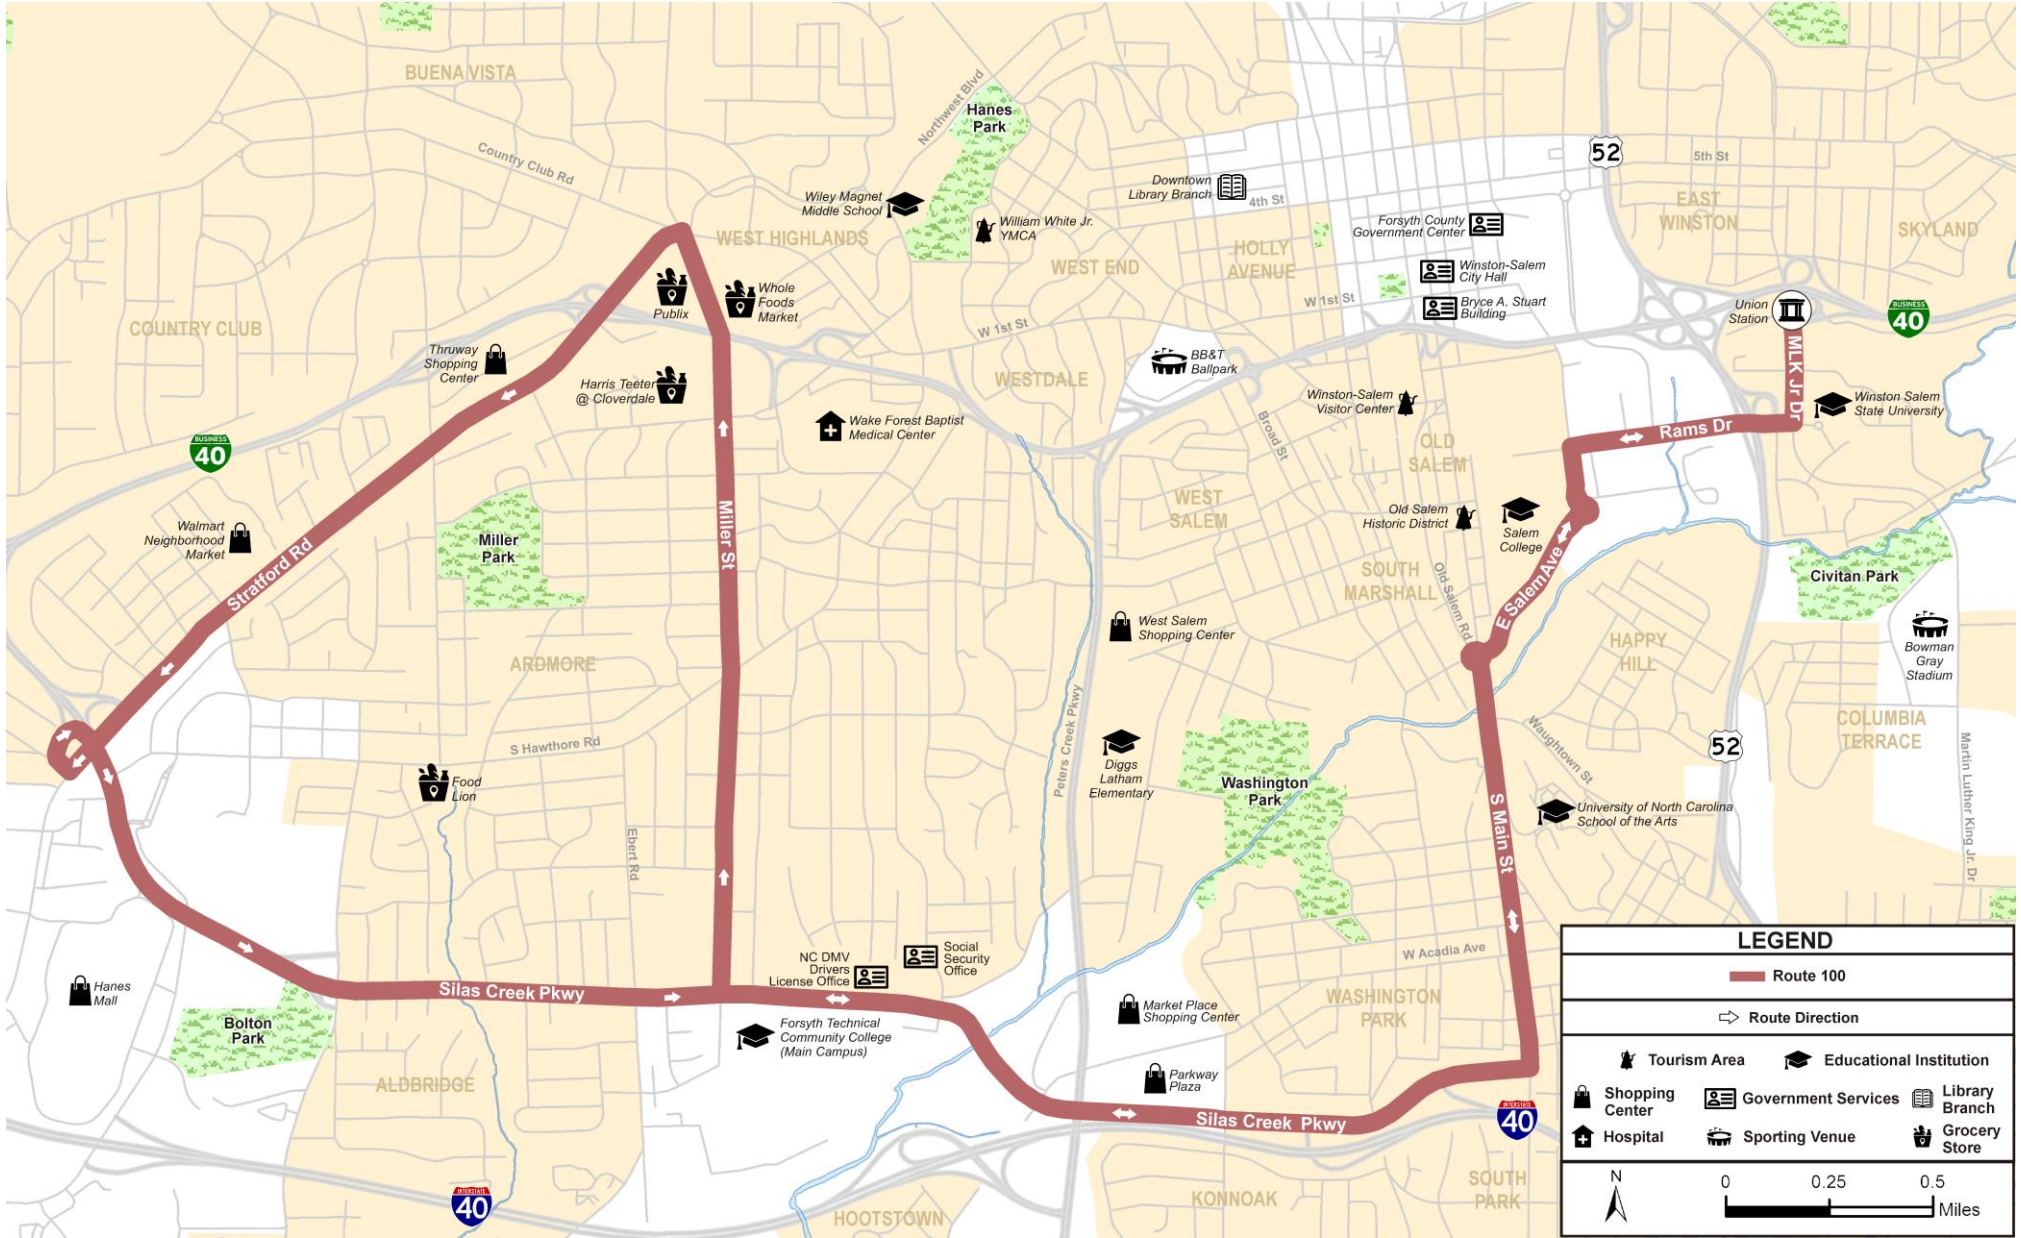

ROUTE 100 ALTERNATIVE

LEGEND			
	Route 100		
	Route Direction		
	Tourism Area		Educational Institution
	Shopping Center		Government Services
	Library Branch		Library Branch
	Hospital		Sporting Venue
	Grocery Store		Grocery Store
	N		
	0	0.25	0.5
Miles			