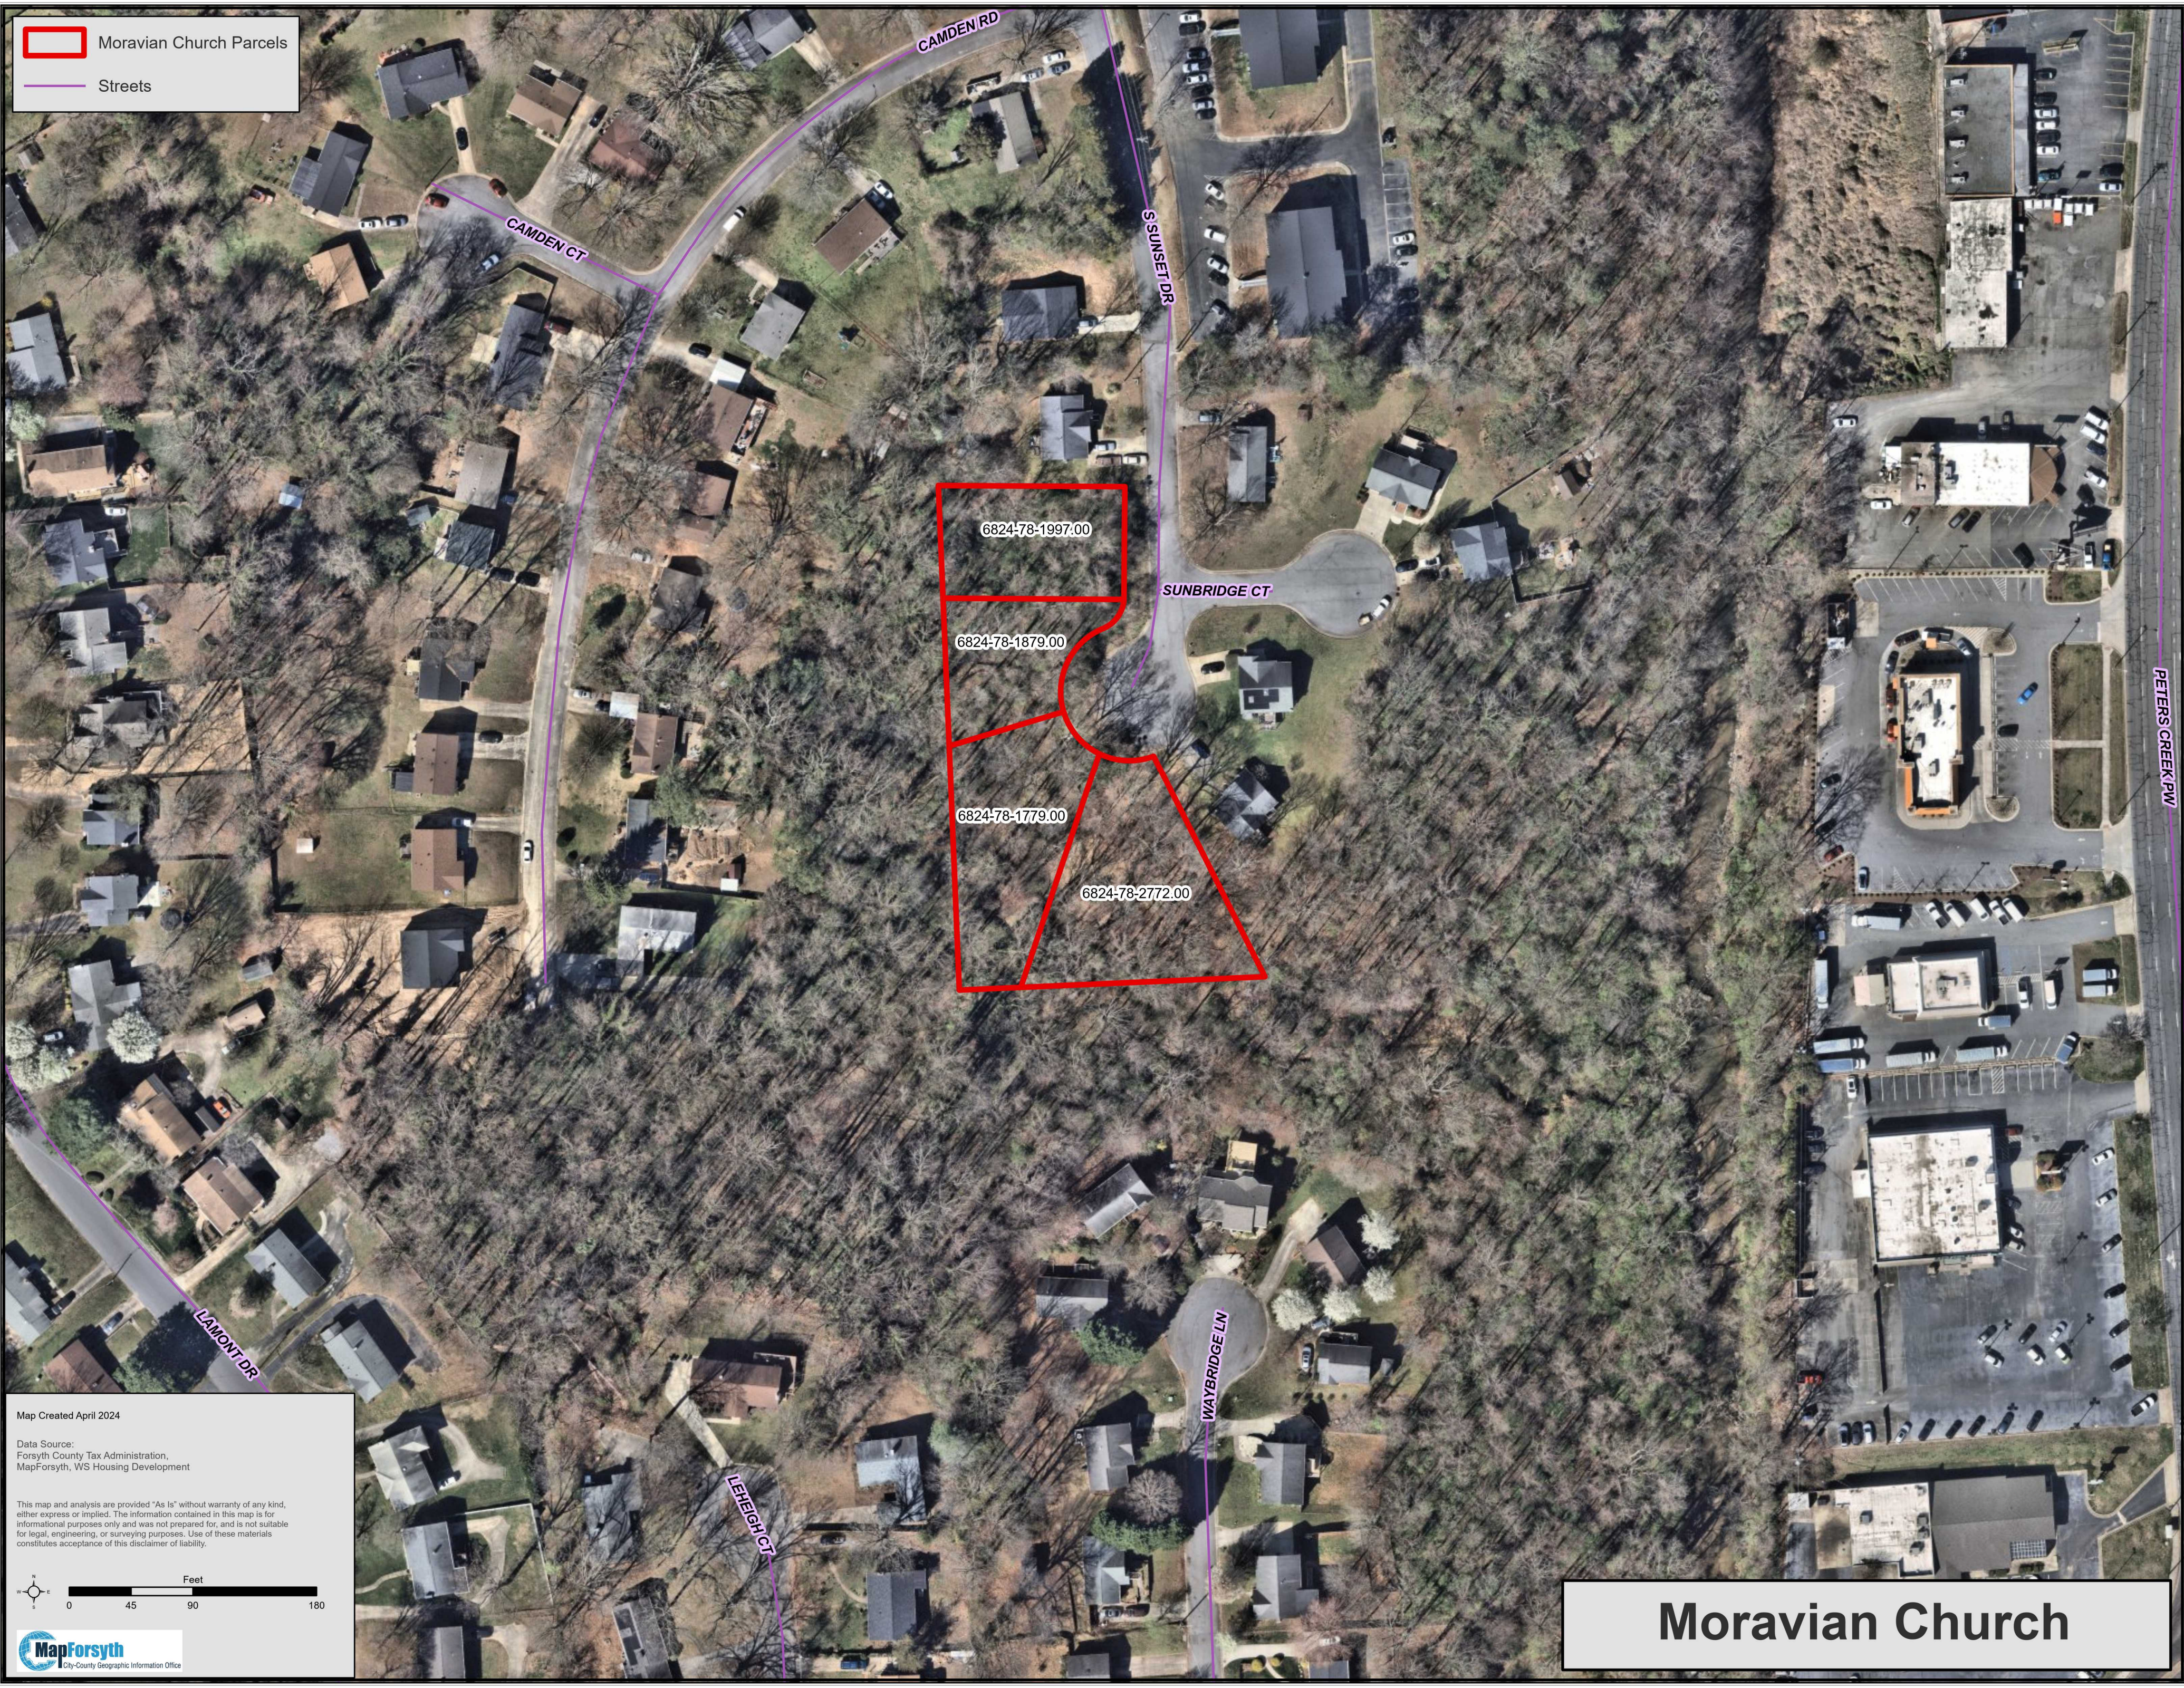

 Moravian Church Parcels
 Streets

Map Created April 2024
 Data Source:
 Forsyth County Tax Administration,
 MapForsyth, WS Housing Development

This map and analysis are provided "As Is" without warranty of any kind, either express or implied. The information contained in this map is for informational purposes only and was not prepared for, and is not suitable for legal, engineering, or surveying purposes. Use of these materials constitutes acceptance of this disclaimer of liability.

 City-County Geographic Information Office

Moravian Church