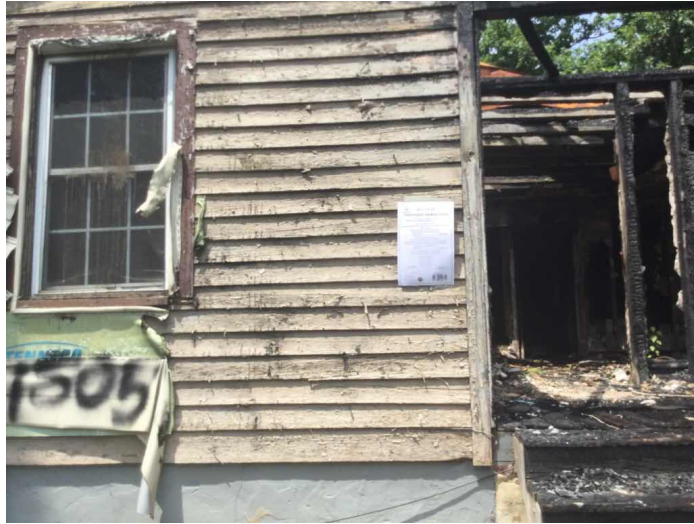

CODE CASE NBR   IMAGE DATE
2017030469   8/1/2017

IMAGE DESCRIPTION
1505 E. 22nd Street