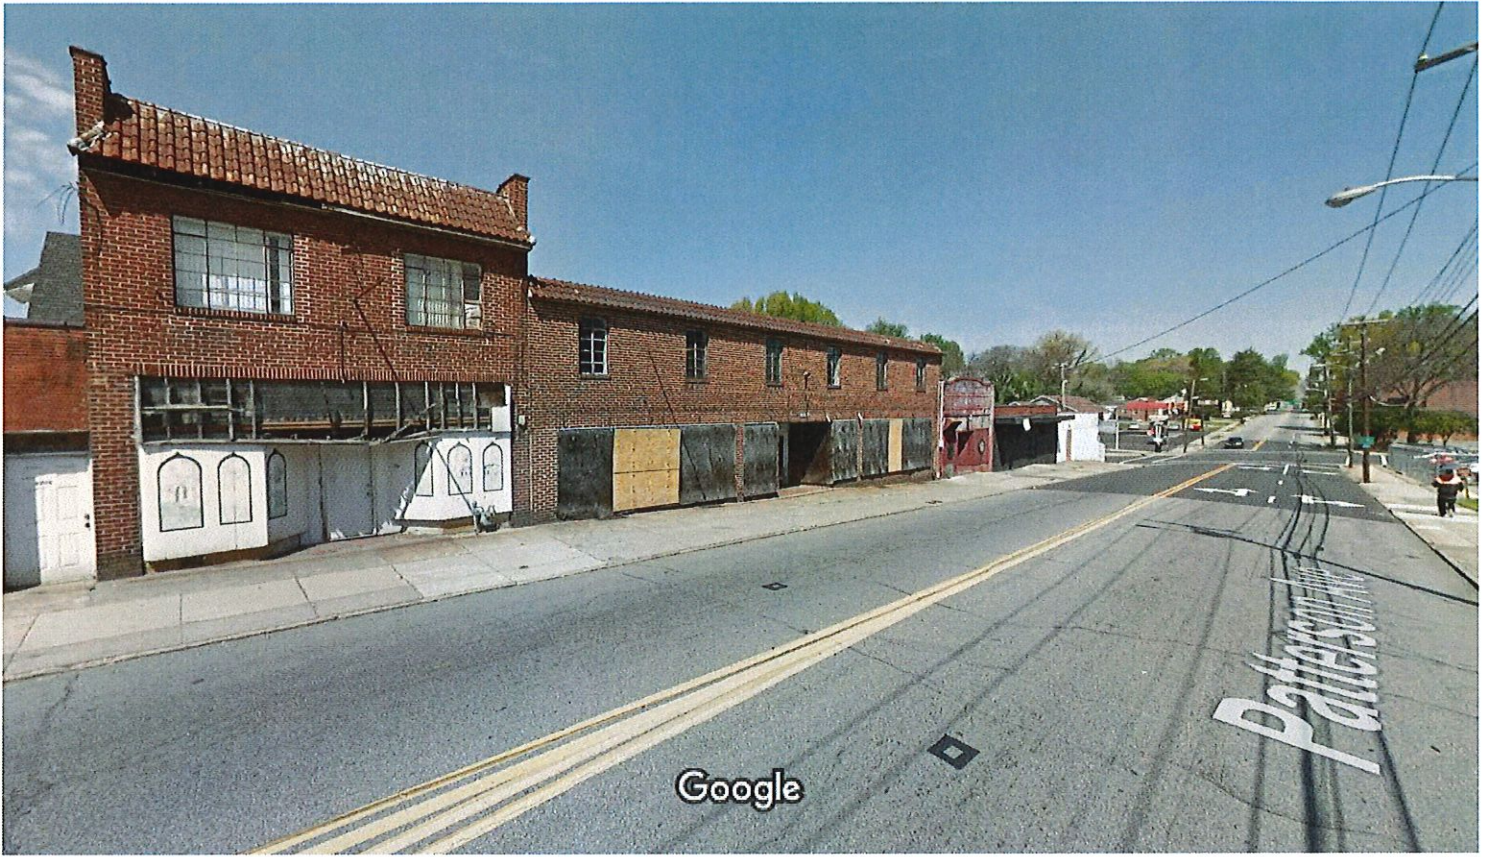

Google Maps 2208 Patterson Ave

Image capture: Apr 2017 © 2018 Google

Winston-Salem, North Carolina

Street View - Apr 2017

Google Maps 2001 Greenway Ave NW

Google

Image capture: Oct 2016 © 2018 Google

Winston-Salem, North Carolina