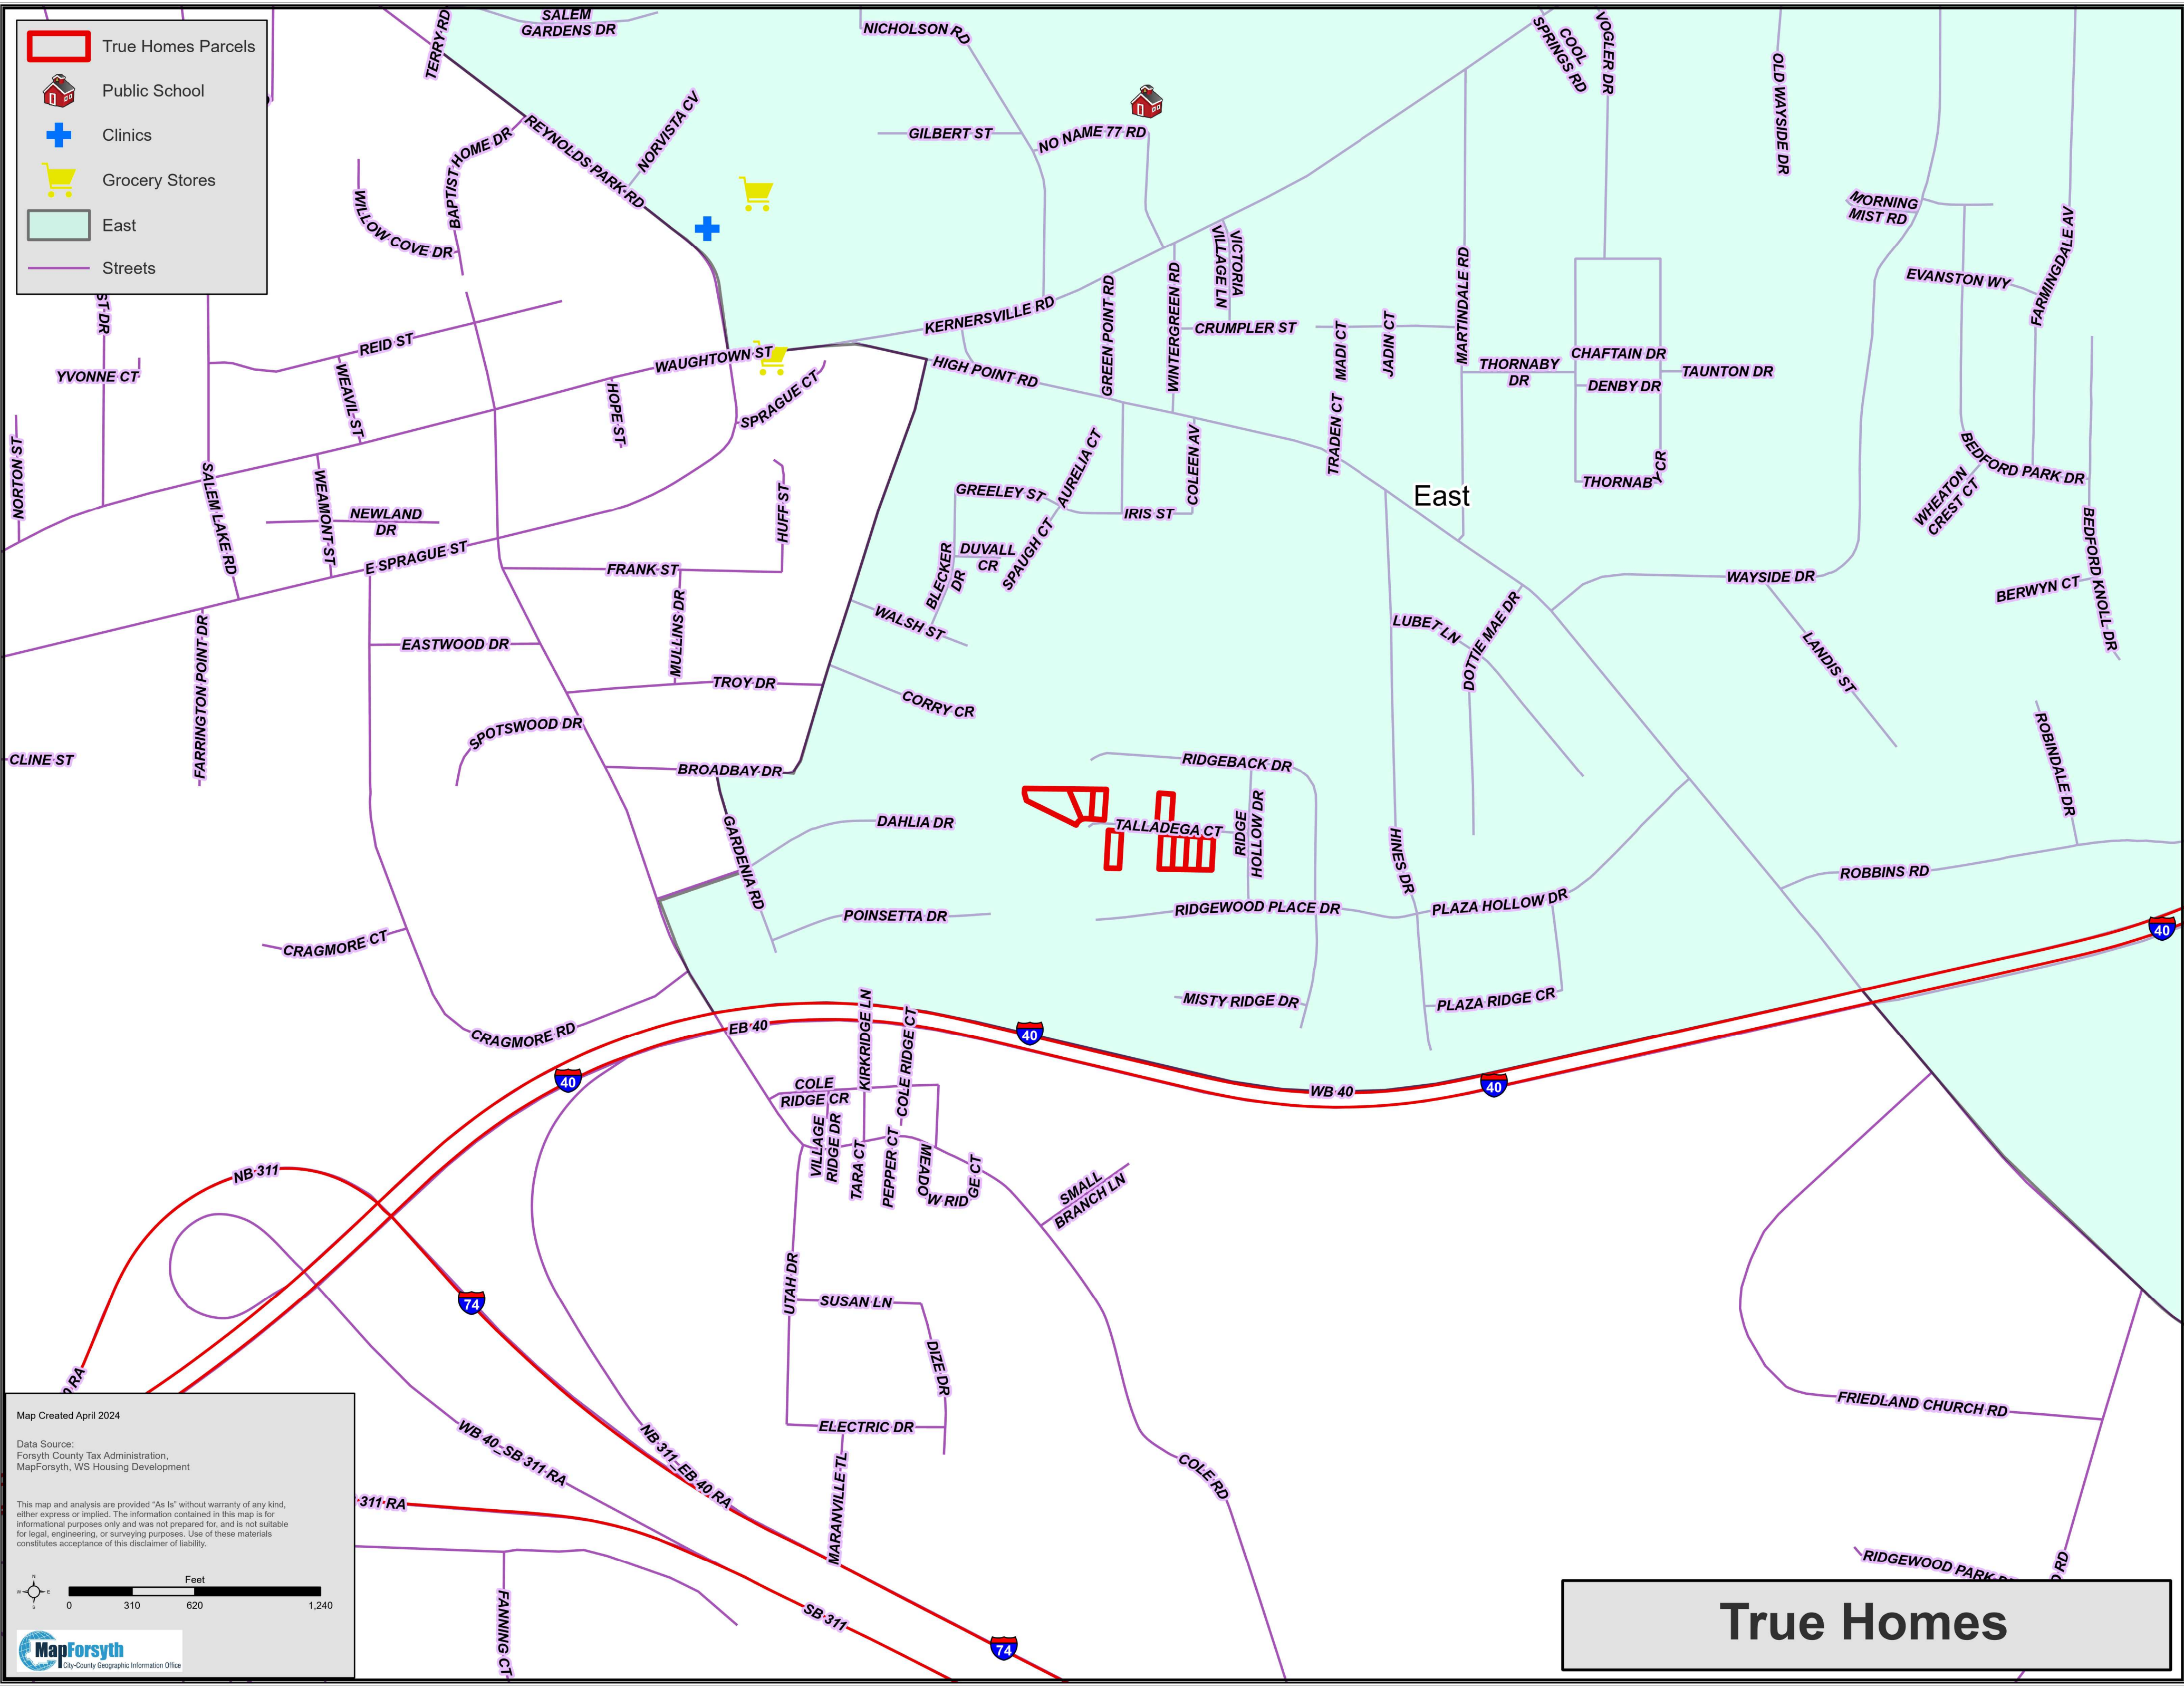

-  True Homes Parcels
-  Public School
-  Clinics
-  Grocery Stores
-  East
-  Streets

Map Created April 2024

Data Source:  
Forsyth County Tax Administration,  
MapForsyth, WS Housing Development

This map and analysis are provided "As Is" without warranty of any kind, either express or implied. The information contained in this map is for informational purposes only and was not prepared for, and is not suitable for legal, engineering, or surveying purposes. Use of these materials constitutes acceptance of this disclaimer of liability.

0 310 620 1,240 Feet