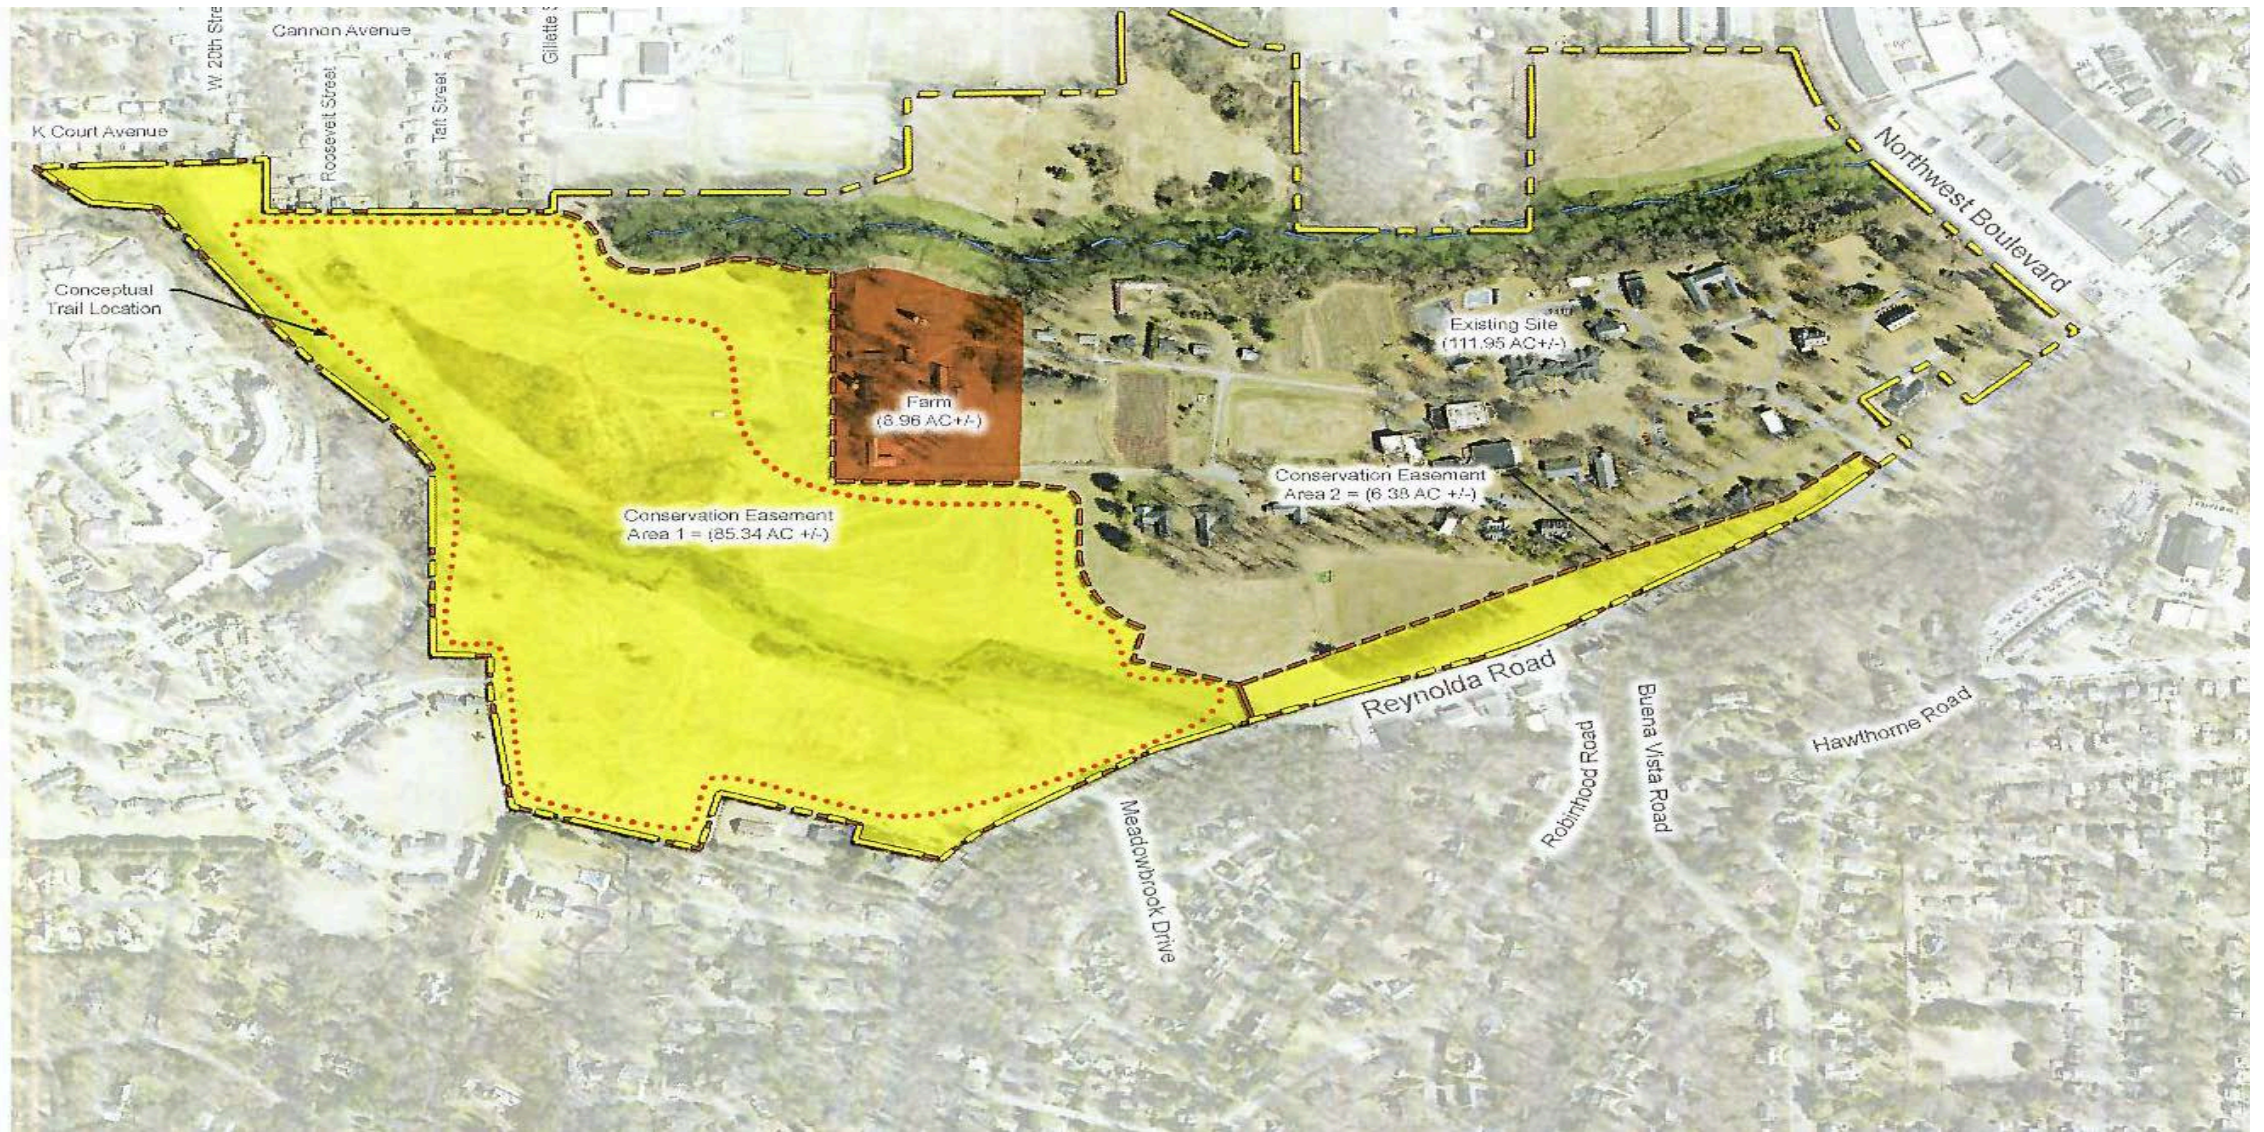

Since 1990, Piedmont Land Conservancy has worked to protect nearly 27,000 acres of land in nine counties across central North Carolina.

Notable PLC projects across the Piedmont

Price Park (Guilford)
Goat Lady Dairy (Randolph)
Historic Bethania (Forsyth)
Mitchell River Watershed (Surry)
Pilot Mountain State Park (Surry)

Winston-Salem's Puzzle Piece:

N – Arbor Acres

E – Boston-Thurmond

S – West End Business District

W – Buena Vista

The Piedmont Land Conservancy's *Peace of Land* Campaign will raise \$7.9 M to purchase the development rights (also know as a conservation easement) on 92 acres of Crossnore land and construct a 1.5 mile open walking trail.

The Easement will preserve this sacred land for programmatic use by Crossnore and add a new level of engagement by the community.

Peace of Land

\$7.9 Million Campaign Priorities

\$6.5 M	Conservation Easement
\$500,000	Public Trail and Parking
\$600,000	Stewardship & Management
\$300,000	Campaign Operations & PLC Administration