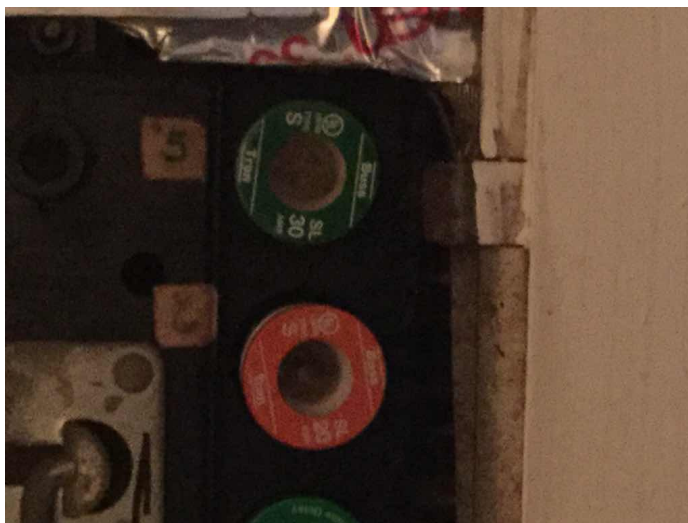

CD-Plus Report - Code Case Images

CODE CASE NBR IMAGE DATE
2016110368 11/11/2016

IMAGE DESCRIPTION

1252 Clemmonsville Road

CODE CASE NBR IMAGE DATE
2016110368 11/11/2016

IMAGE DESCRIPTION

1252 Clemmonsville Road

CODE CASE NBR IMAGE DATE
2016110368 11/11/2016

IMAGE DESCRIPTION

1252 Clemmonsville Road

CODE CASE NBR IMAGE DATE
2016110368 11/11/2016

IMAGE DESCRIPTION

1252 Clemmonsville Road

CODE CASE NBR IMAGE DATE
2016110368 11/11/2016