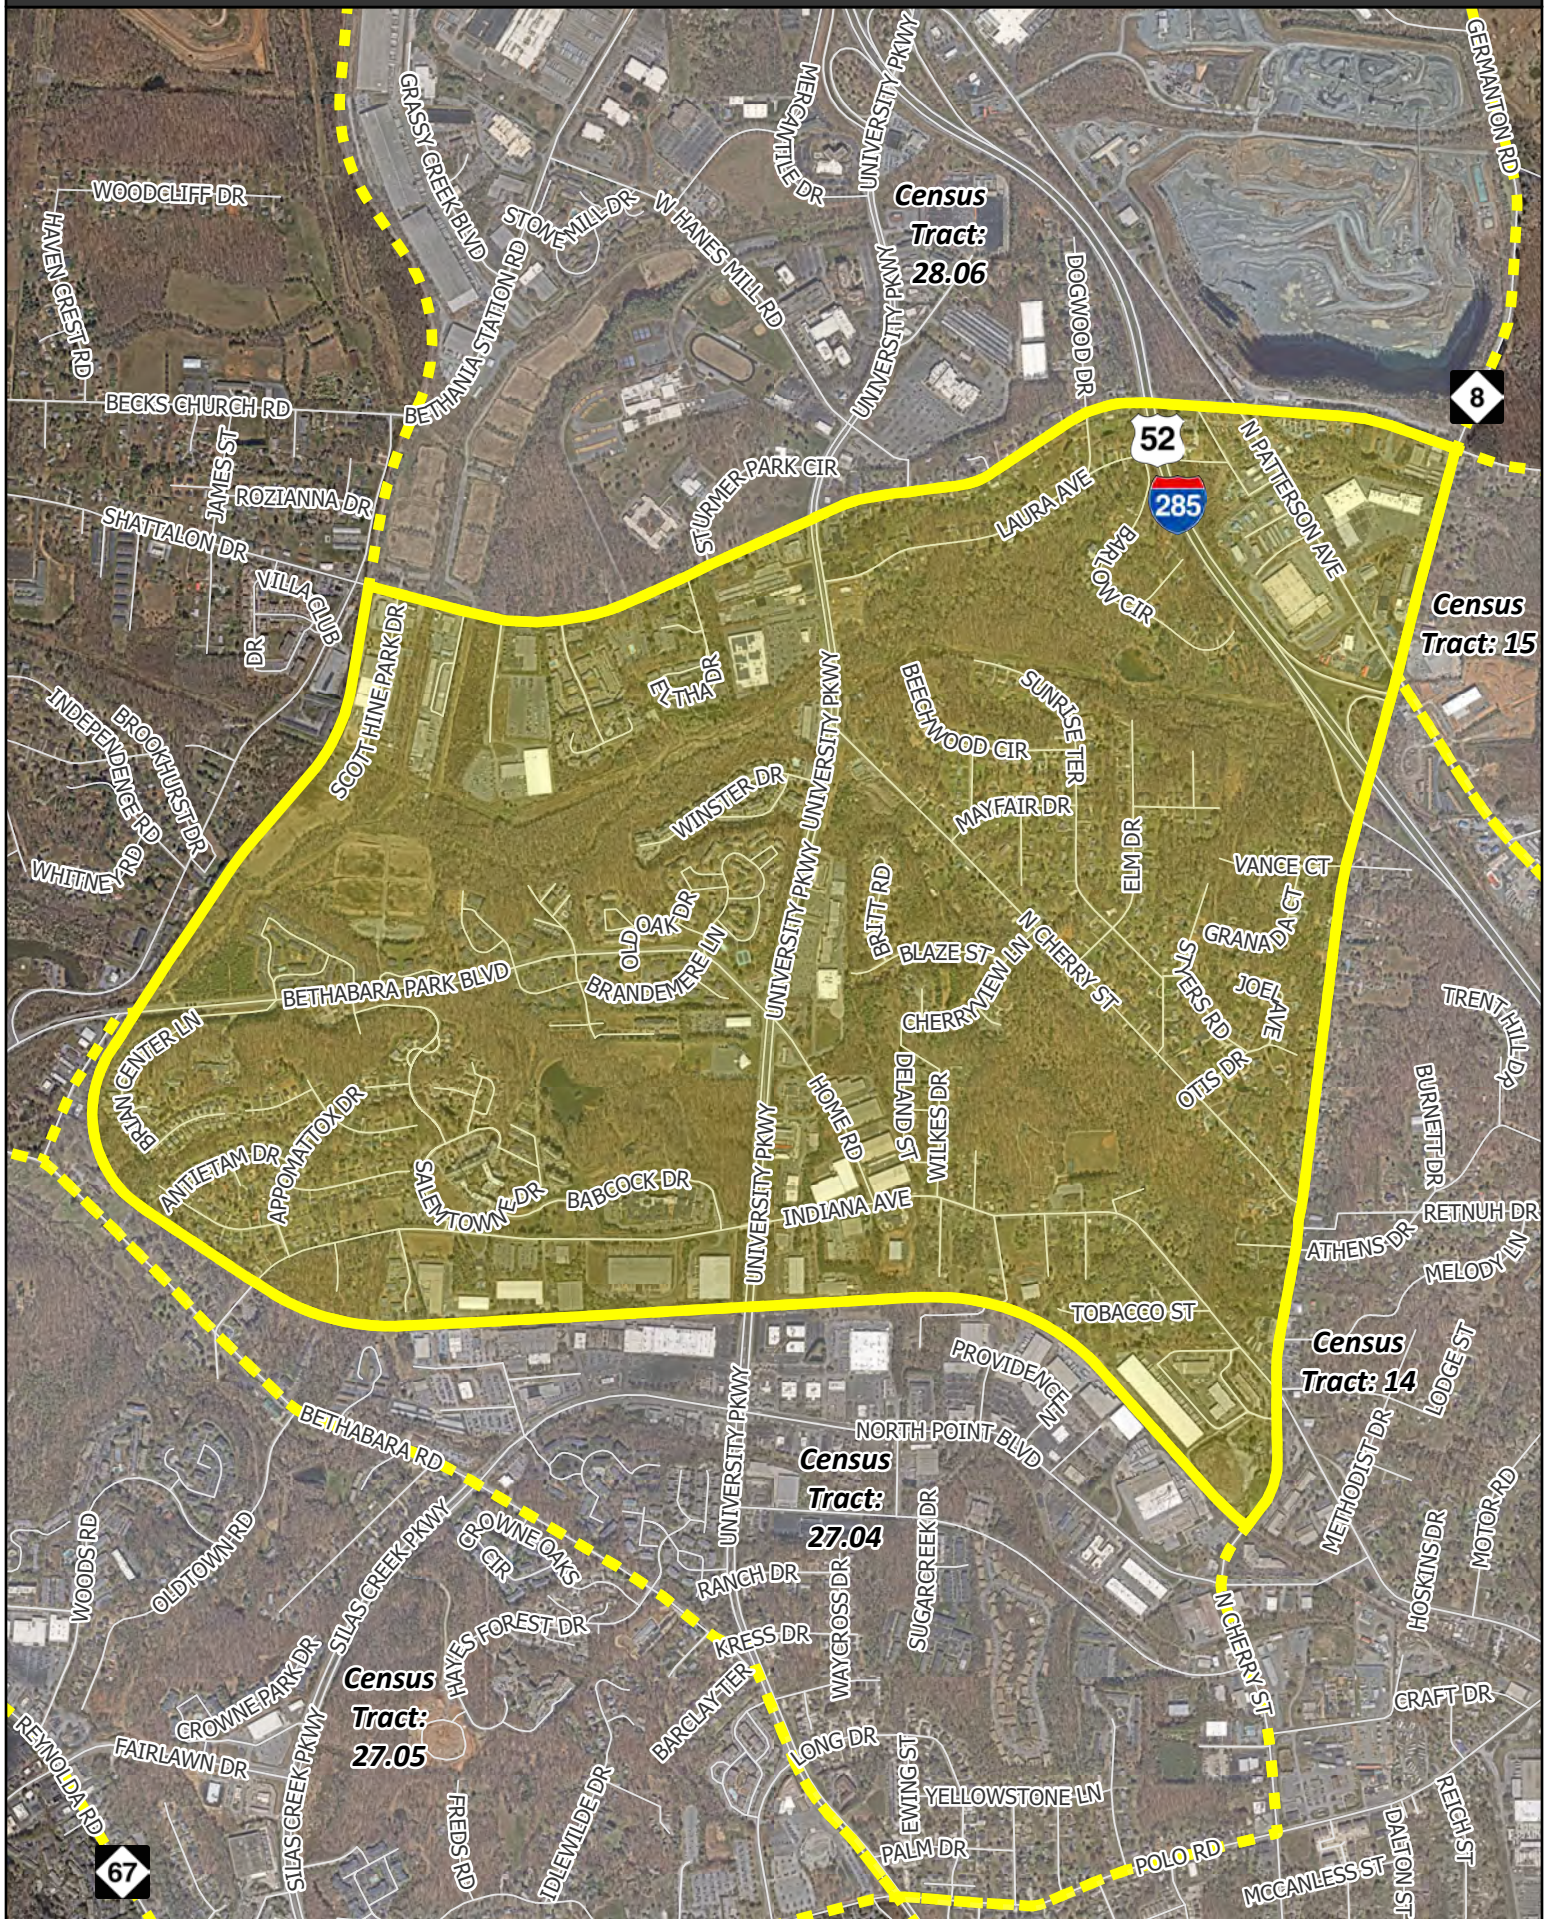

Winston-Salem Census Tracts with Opportunity Zone 2.0 Eligibility

 Nominated Census Tract  Eligible Census Tract

Census Tract: 27.02

Census Tract: 15

Census Tract: 14