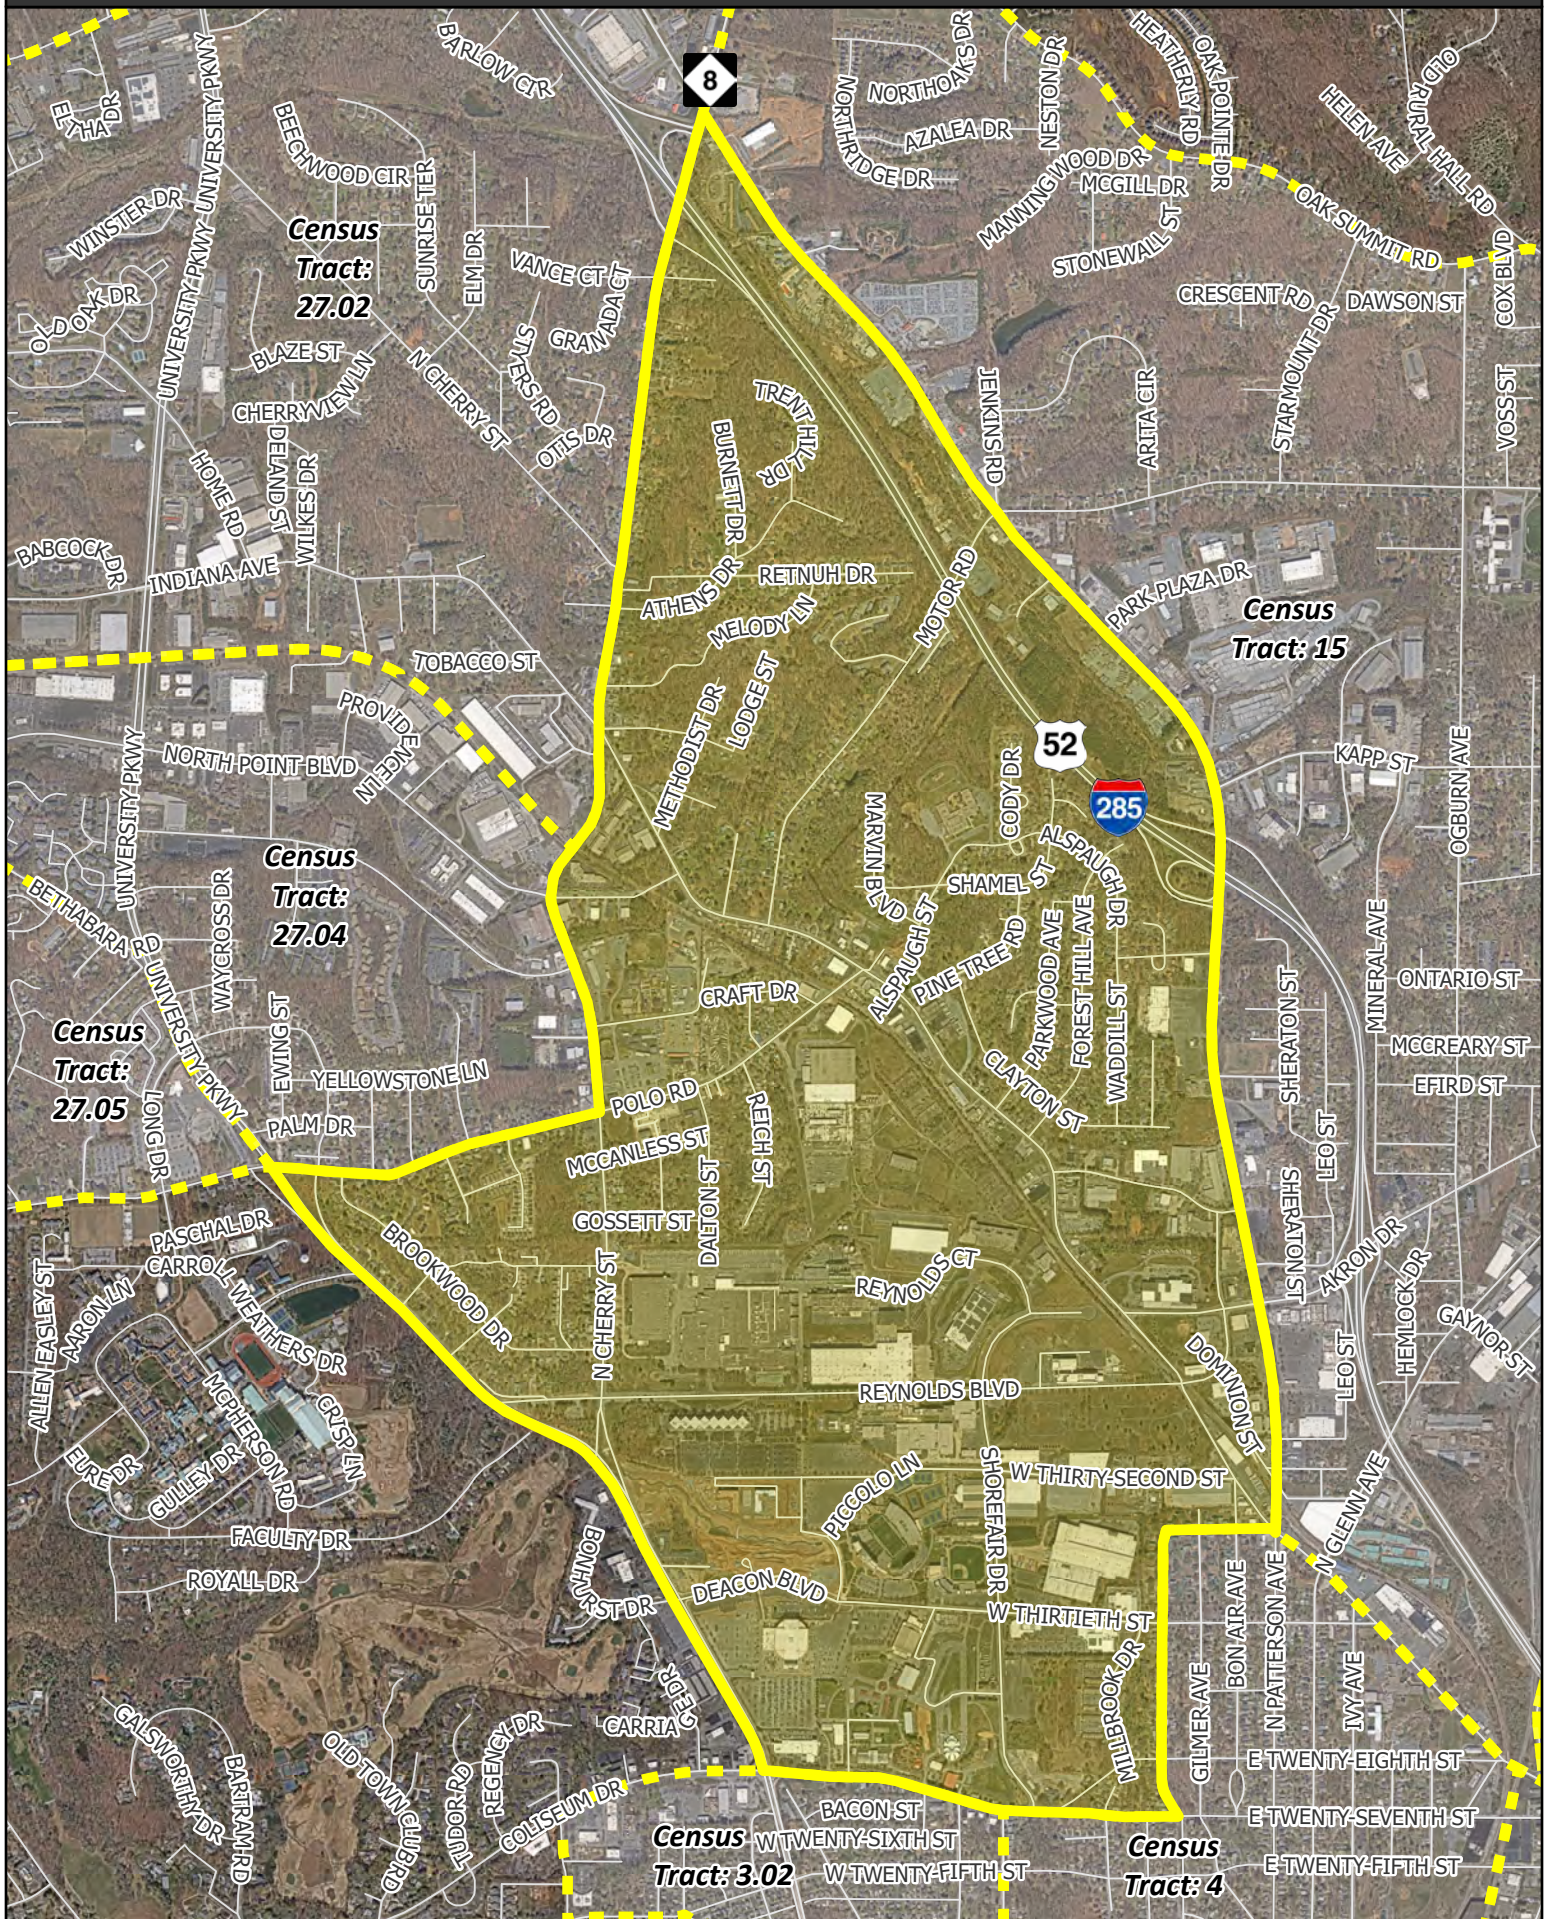

Winston-Salem Census Tracts with Opportunity Zone 2.0 Eligibility

 Nominated Census Tract  Eligible Census Tract

Census Tract: 27.02

Census Tract: 15

Census Tract: 14