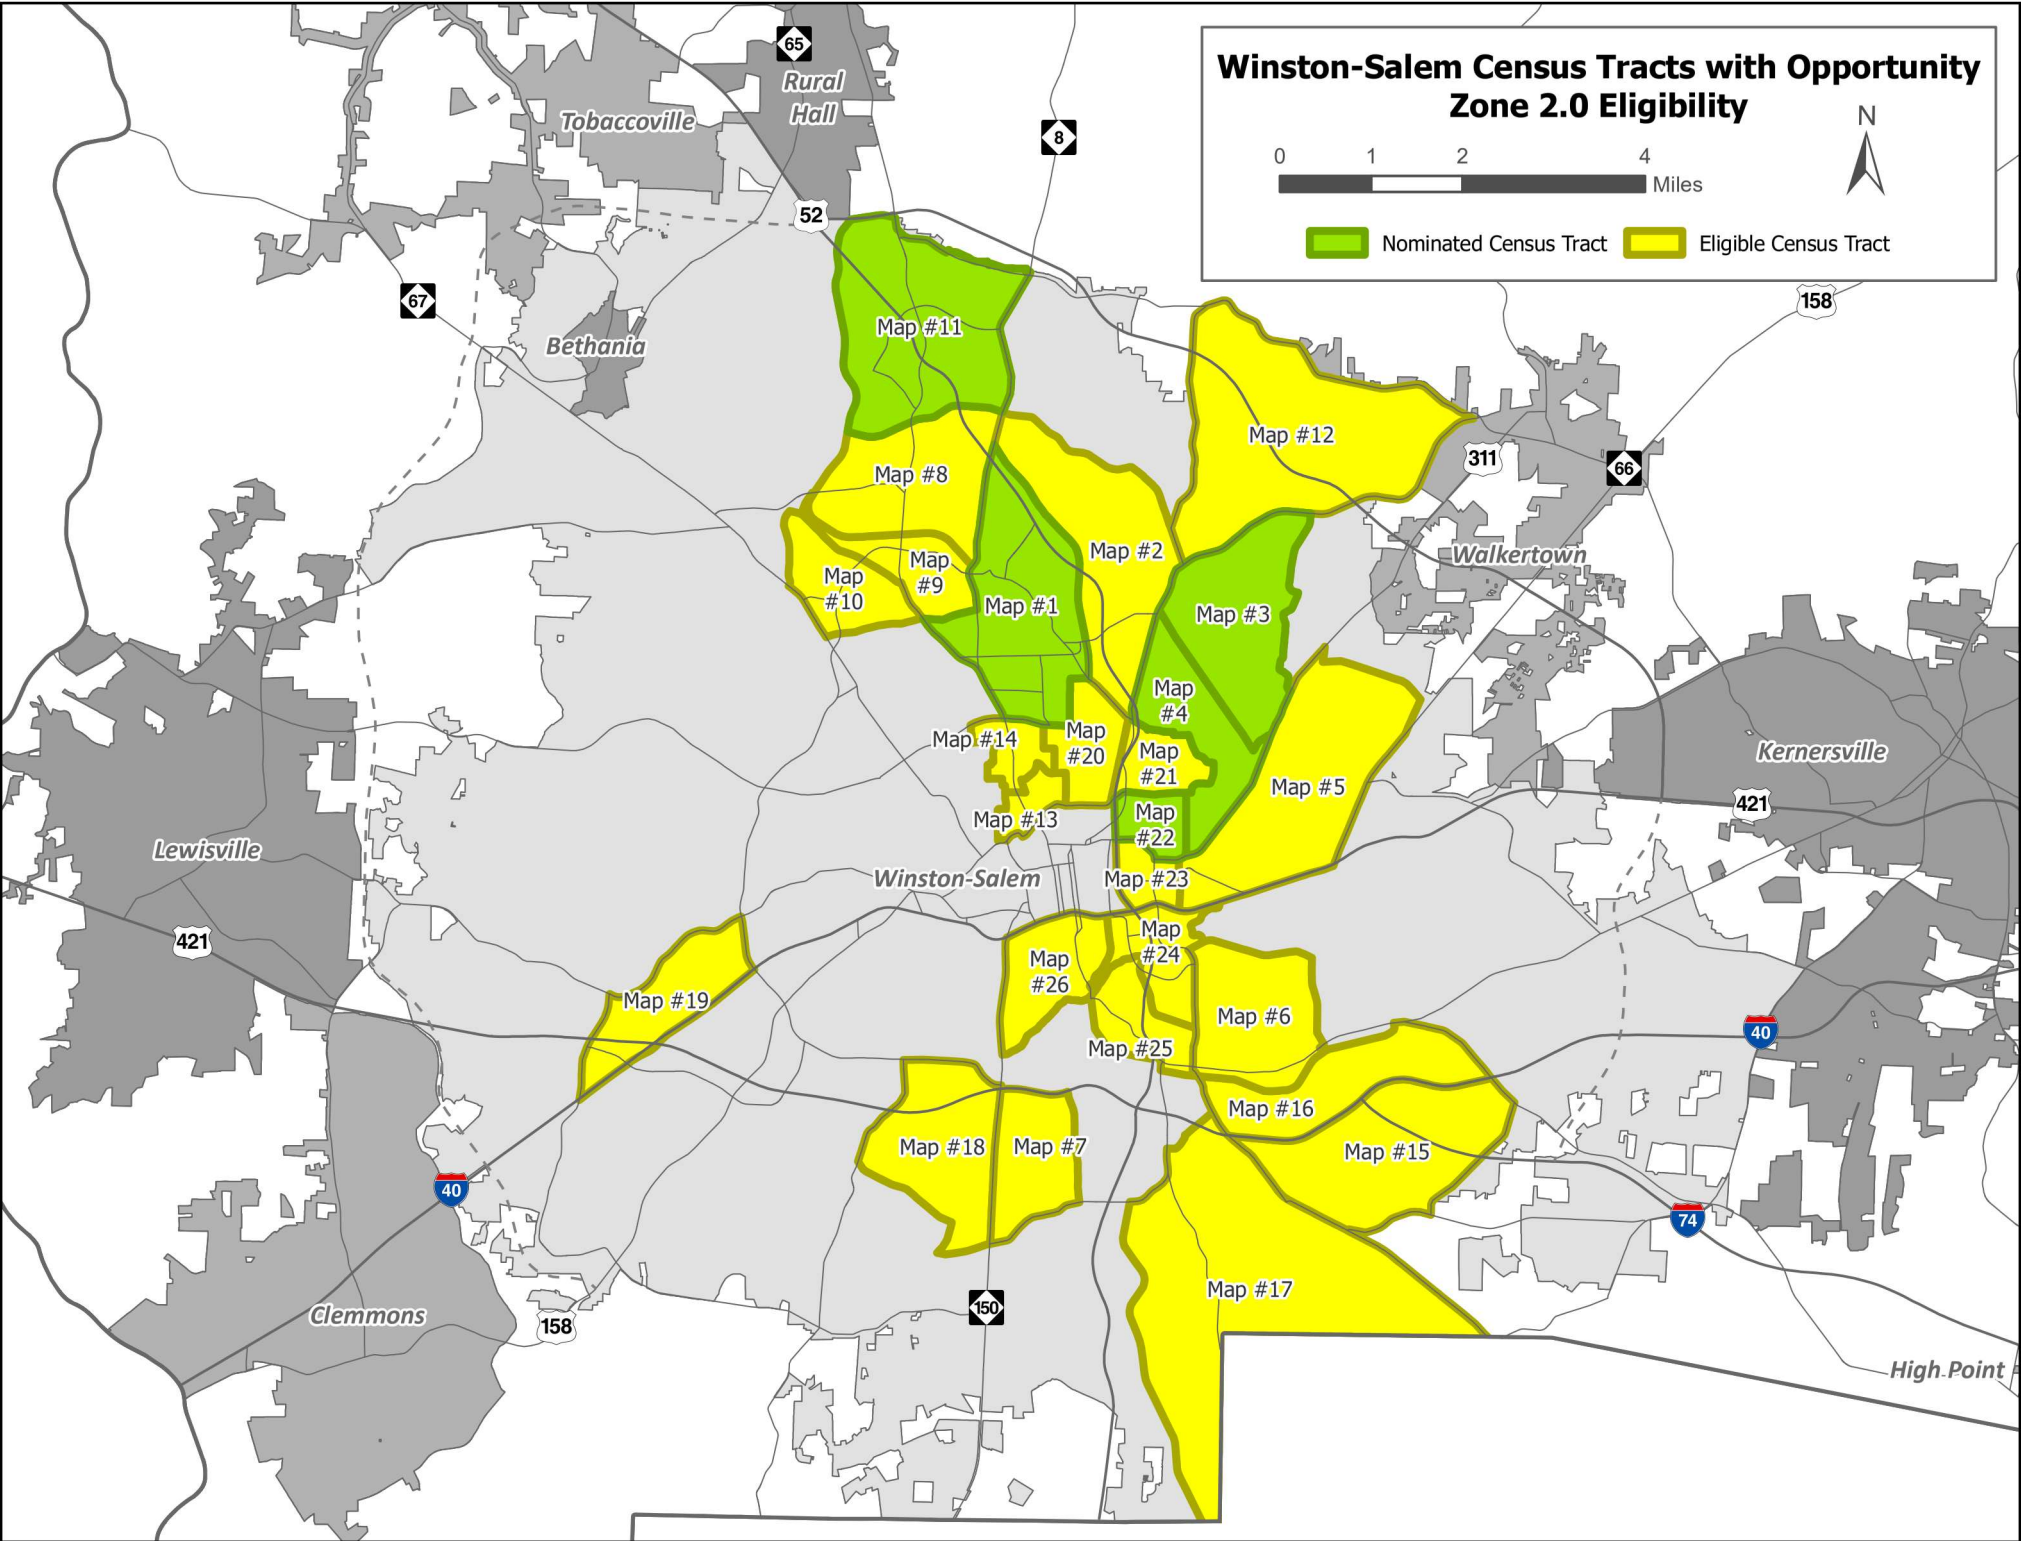

Winston-Salem Census Tracts with Opportunity Zone 2.0 Eligibility

 Nominated Census Tract  Eligible Census Tract

Census Tract: 27.02

Census Tract: 15

Census Tract: 14