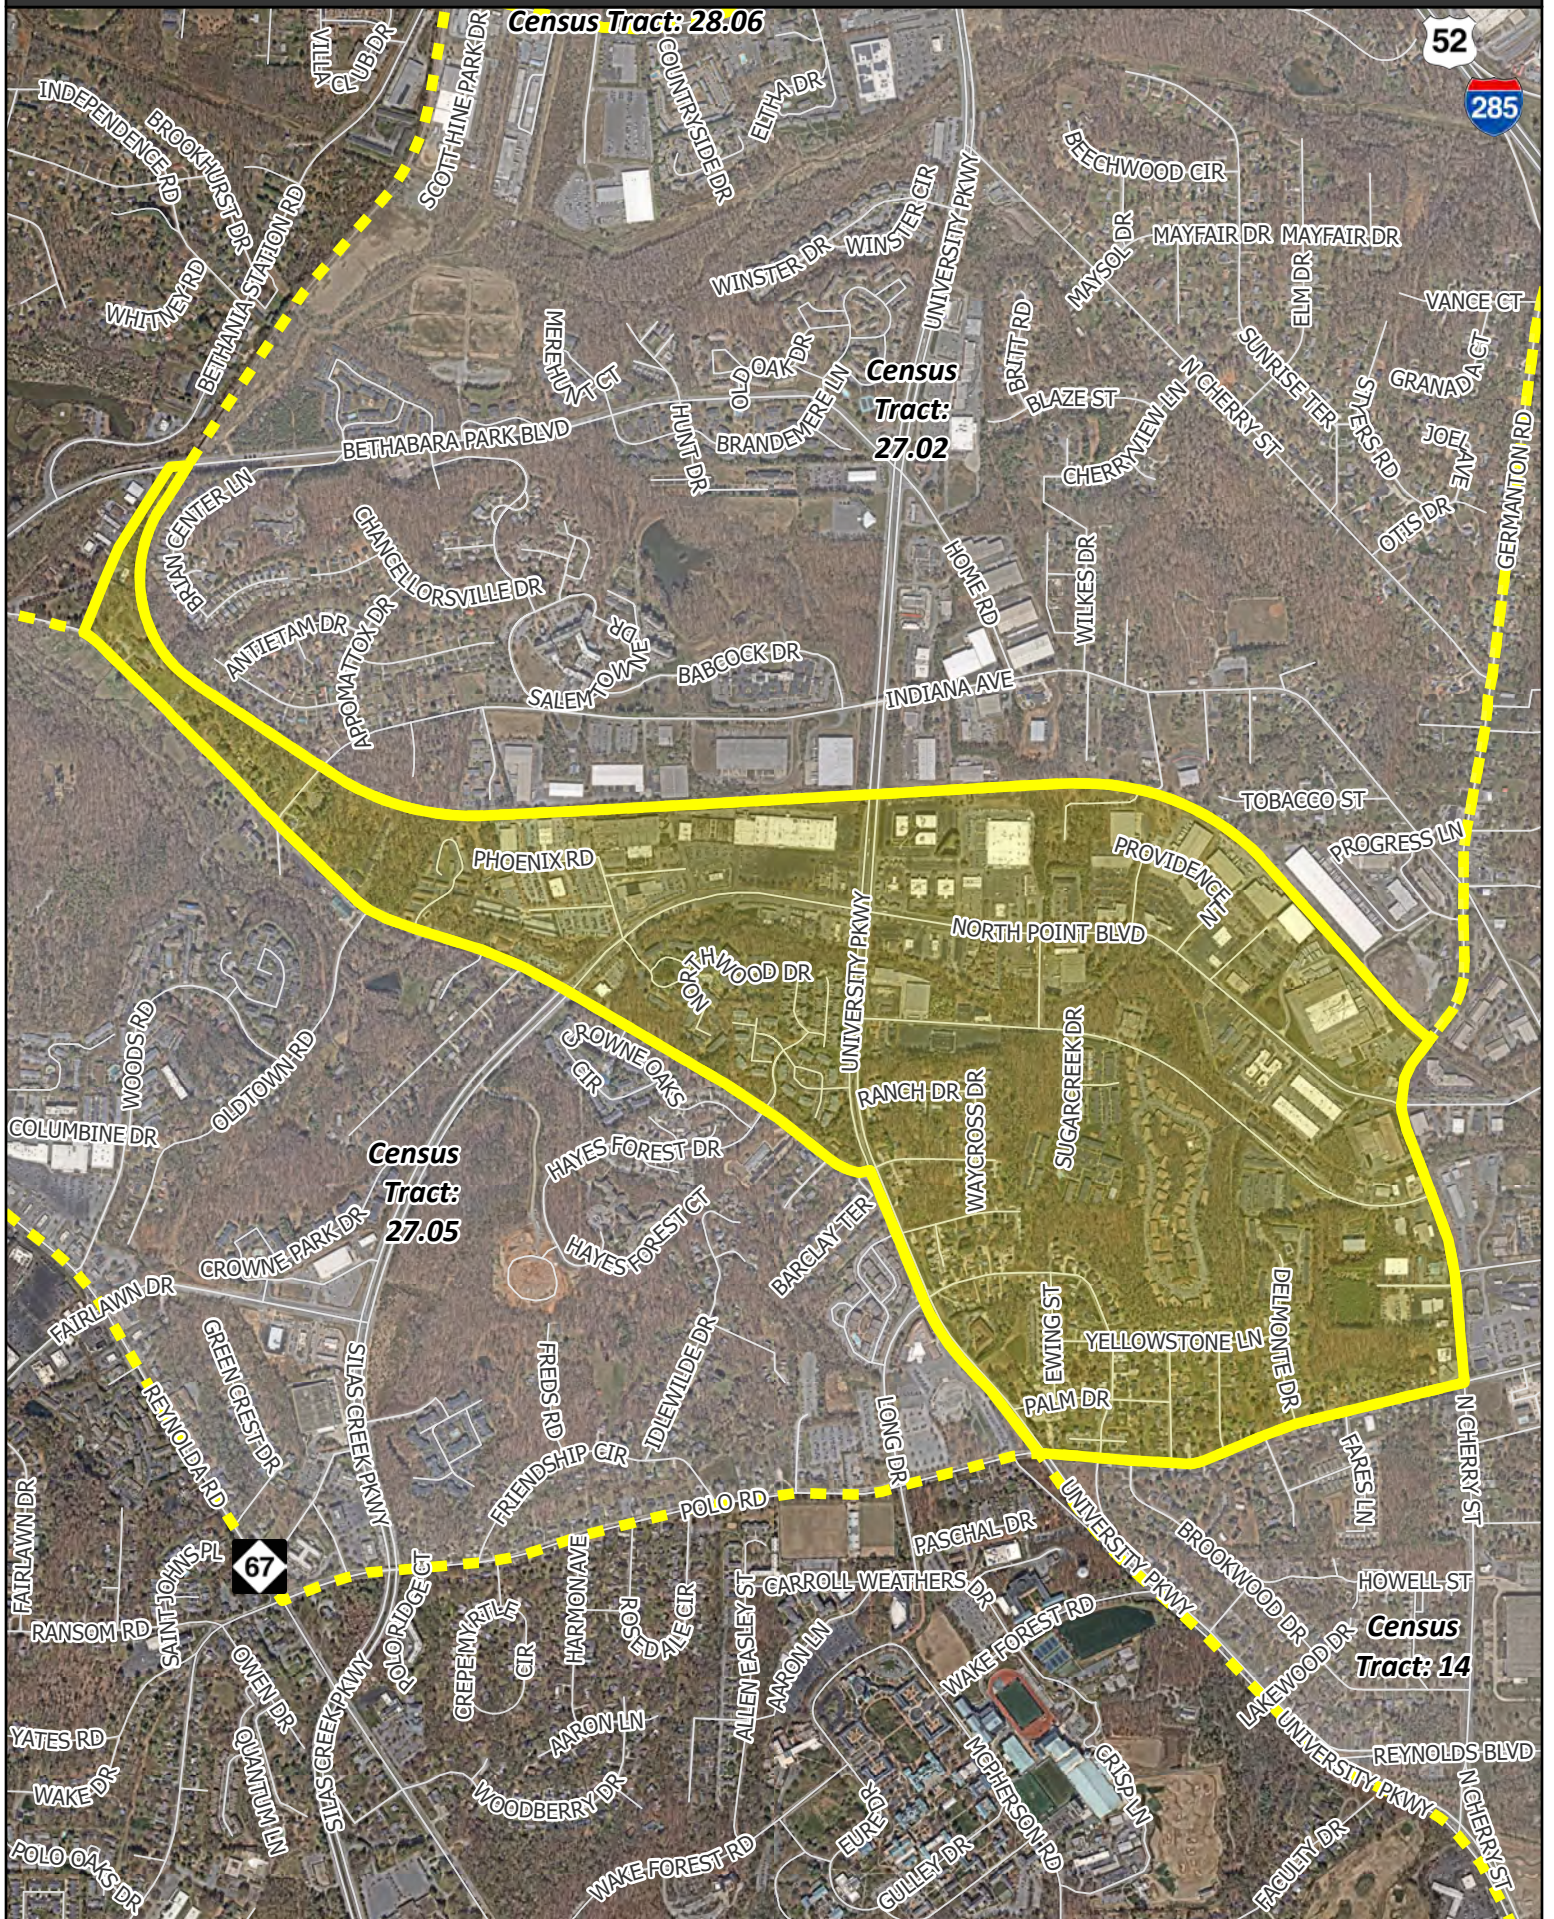

Winston-Salem Census Tracts with Opportunity Zone 2.0 Eligibility

 Nominated Census Tract  Eligible Census Tract

Census Tract: 27.02

Census Tract: 15

Census Tract: 14