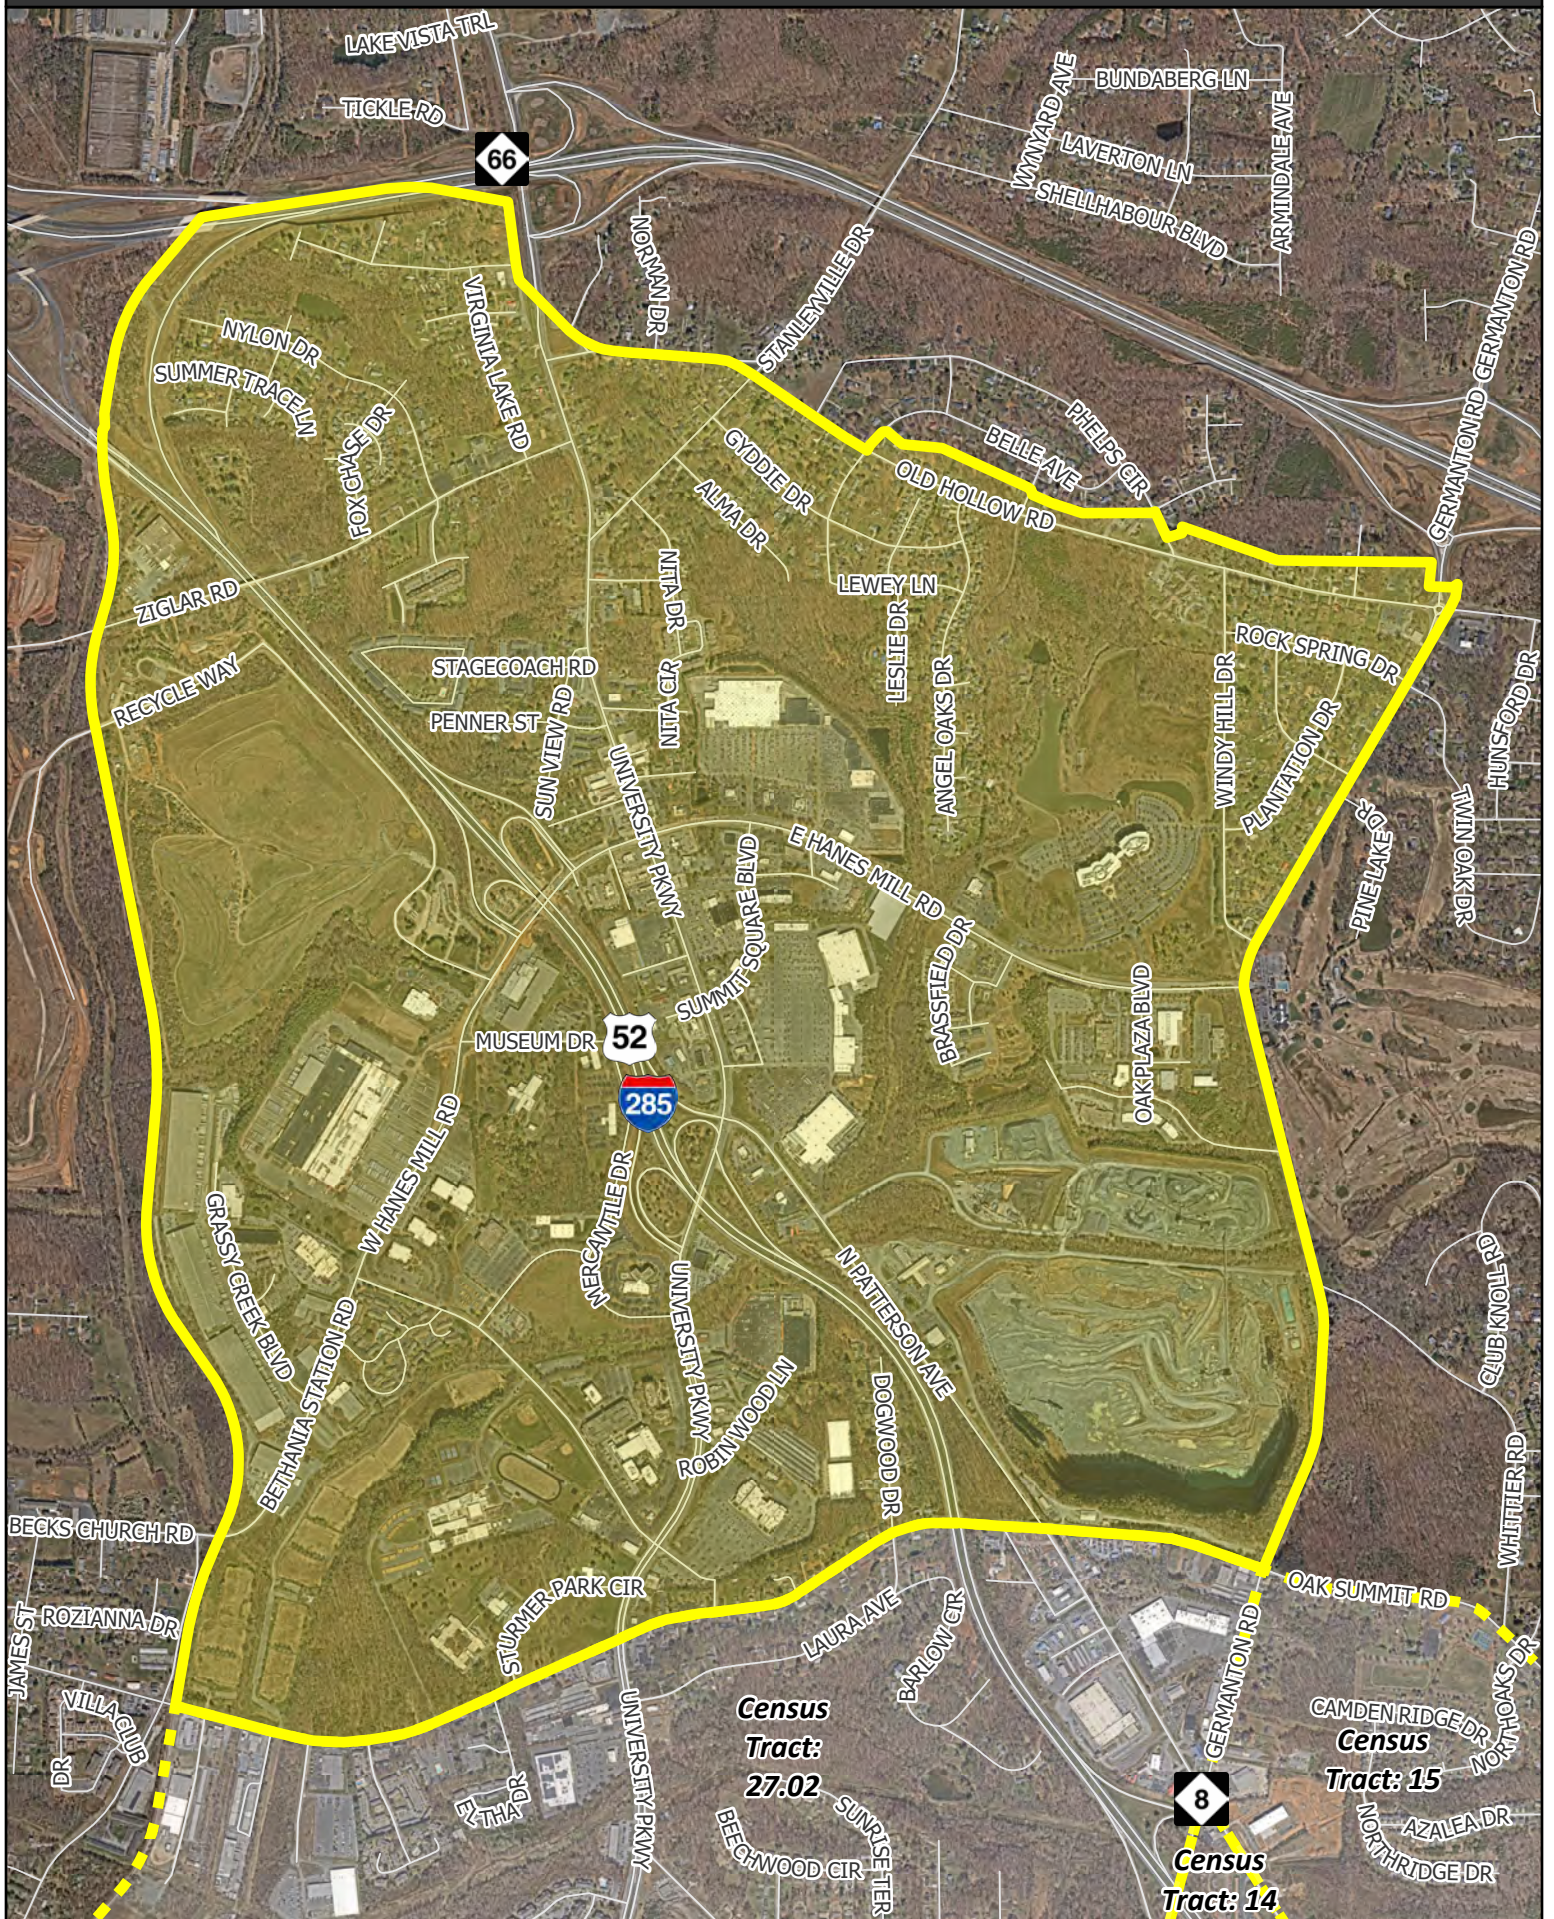

Winston-Salem Census Tracts with Opportunity Zone 2.0 Eligibility

 Nominated Census Tract  Eligible Census Tract

Census Tract: 27.02

Census Tract: 15

Census Tract: 14