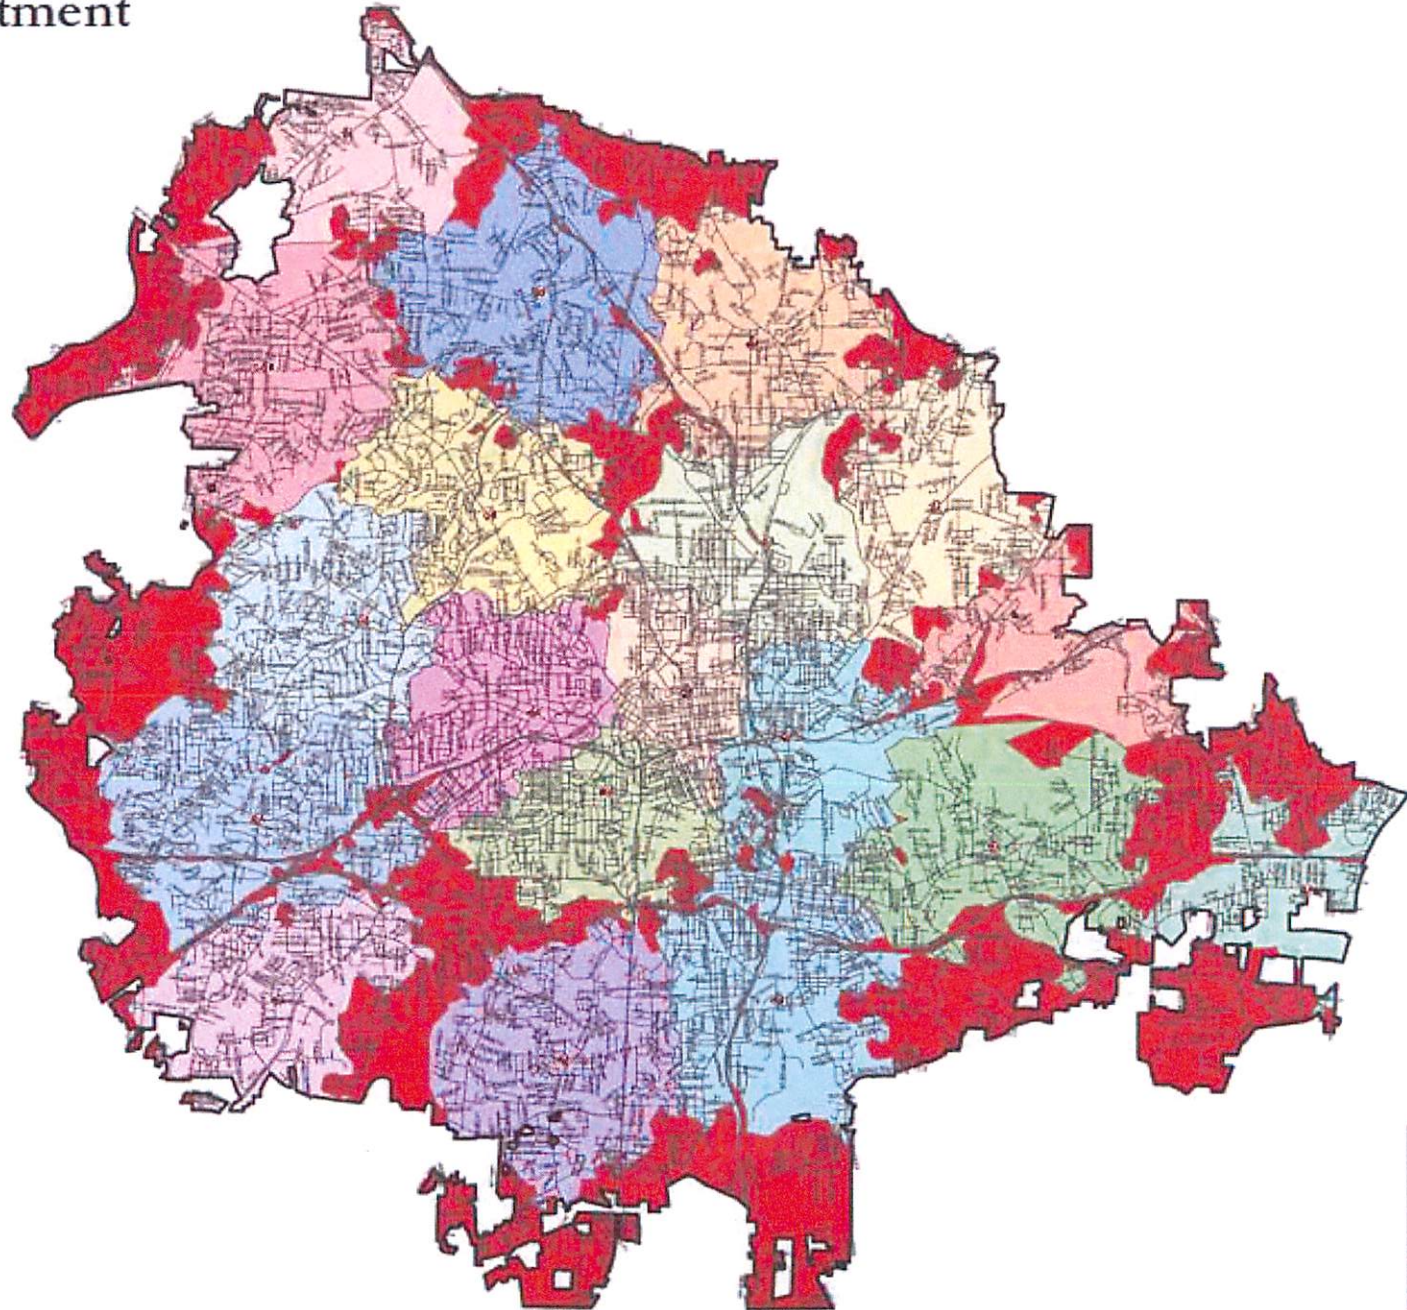

City of Winston-Salem Fire Department

Map D

Coverage Area

- Engine 1
- Engine 2
- Engine 3
- Engine 4
- Engine 5
- Engine 6
- Engine 7
- Engine 8
- Engine 9
- Engine 10
- Engine 11
- Engine 12
- Engine 14
- Engine 15
- Engine 16
- Engine 17
- Engine 18
- Engine 19
- Engine 20
- Fire Station
- WS Streets
- Area Not Covered

Map Created October 11, 2017

City of Winston-Salem Fire Department

Map of North Carolina

Scale: 0 0.5 1 1.5 2 Miles

Disclaimer: This map was created by using GIS data provided by the City of Winston-Salem. The City is not responsible for any errors or omissions in this map.