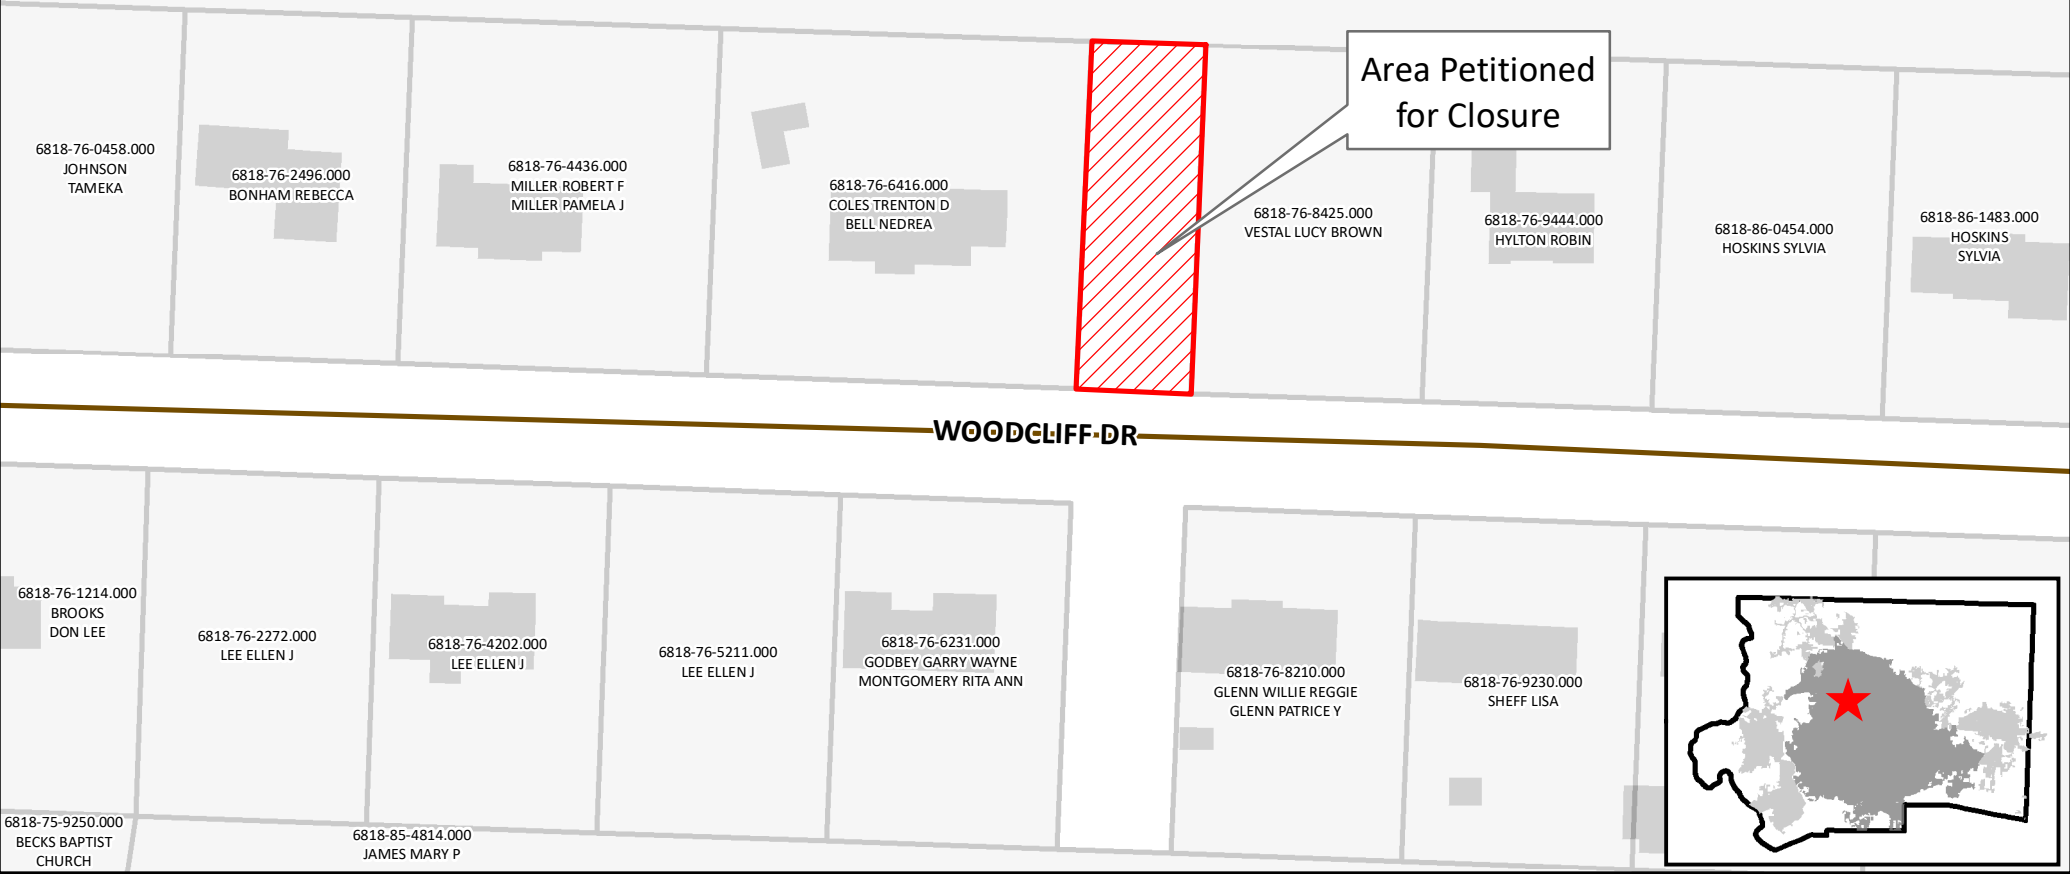

6818-66-8716.000  
SHAMEL  
PEGGY CONRAD

6818-76-5898.000  
CITY OF  
WINSTON SALEM

Area Petitioned  
for Closure

Petition to Close and Abandon An  
Unnamed 60-Foot Right-of-Way

1 inch = 100 feet