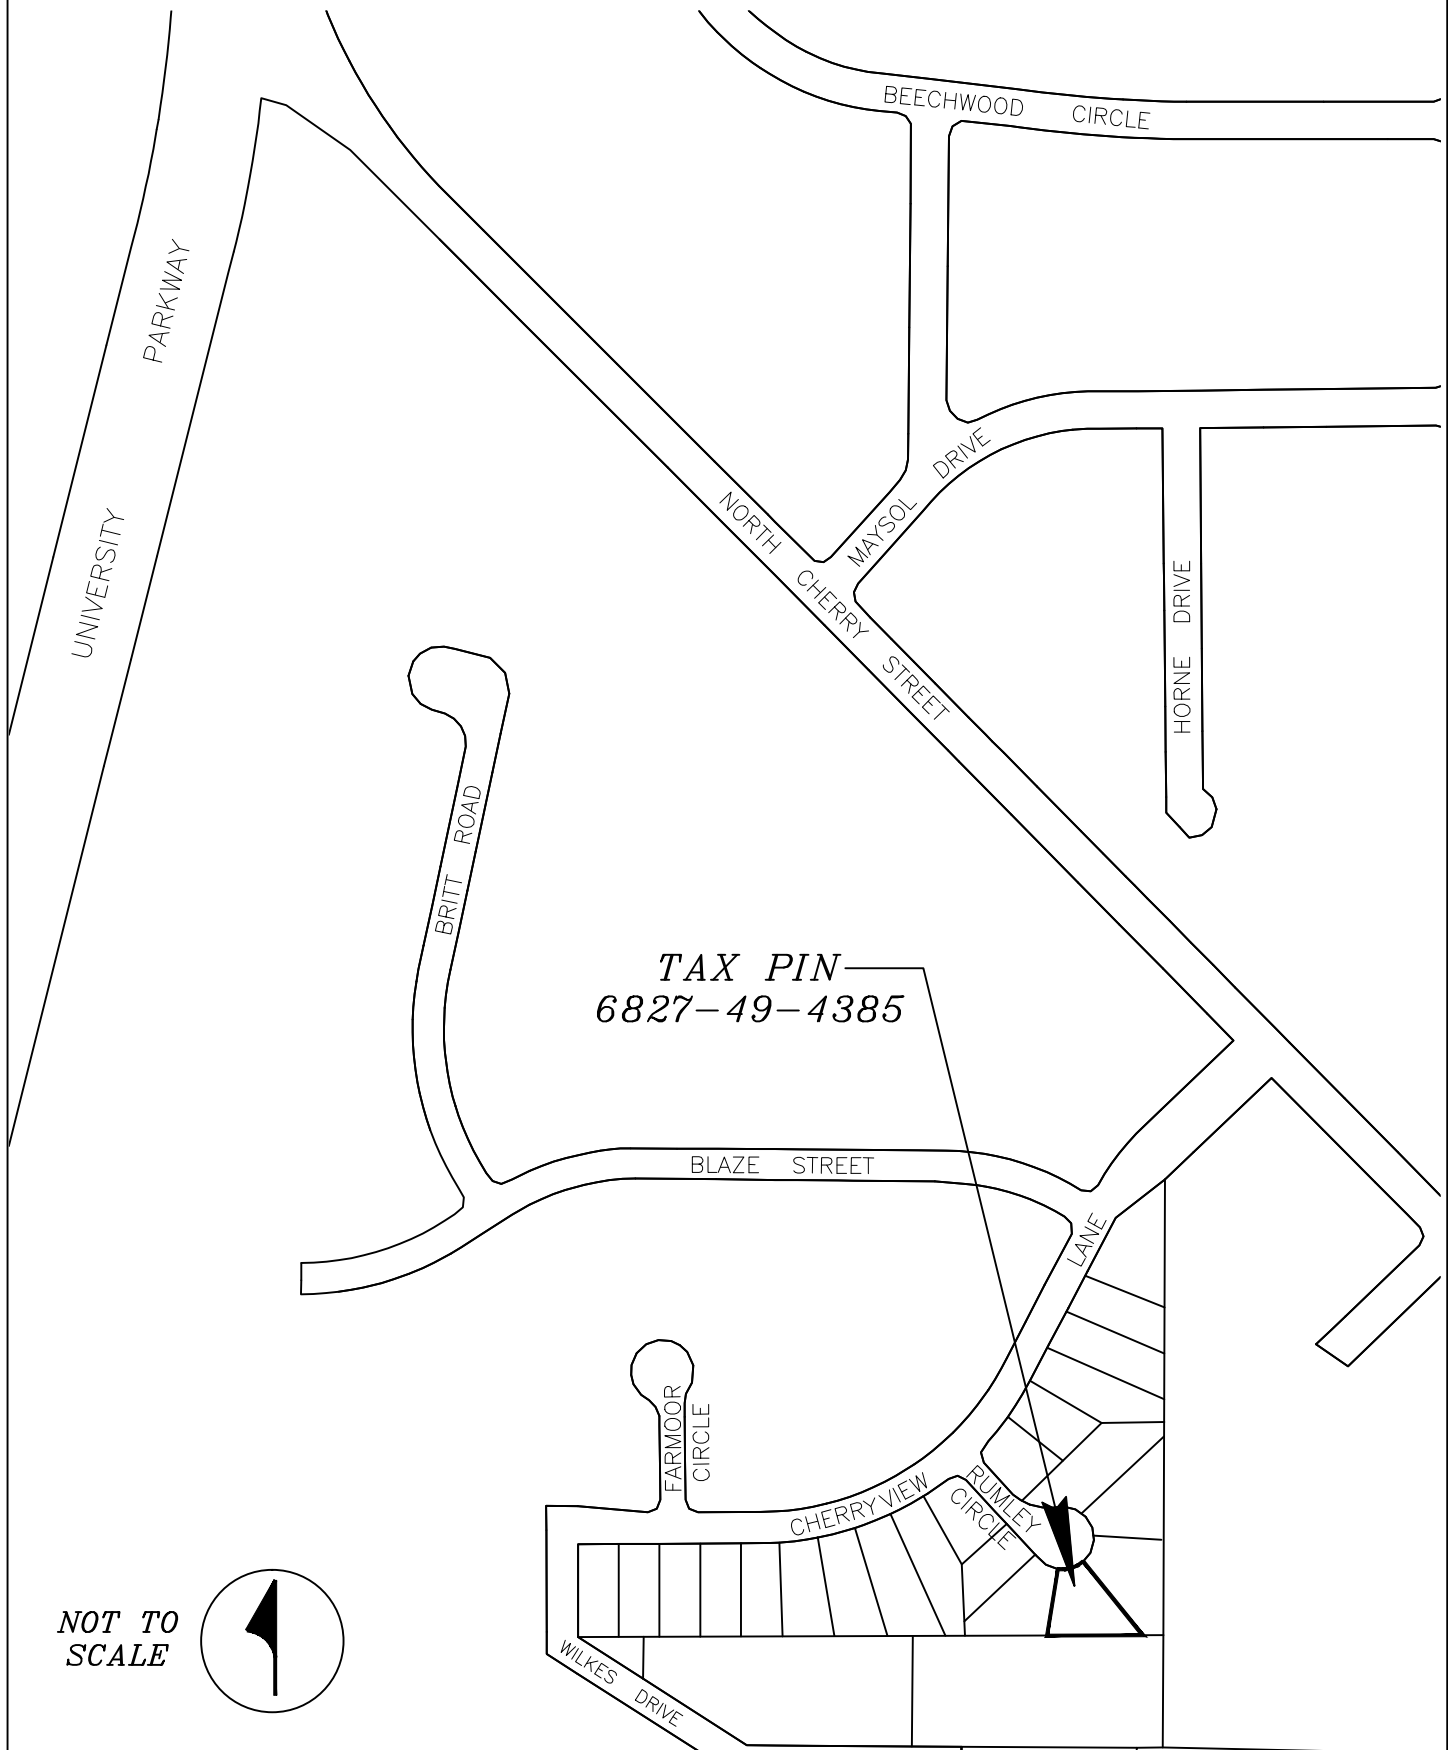

PROPOSED SALE
TAX PIN 6827-49-4385

TAX PIN
6827-49-4385

**NOT TO
SCALE**