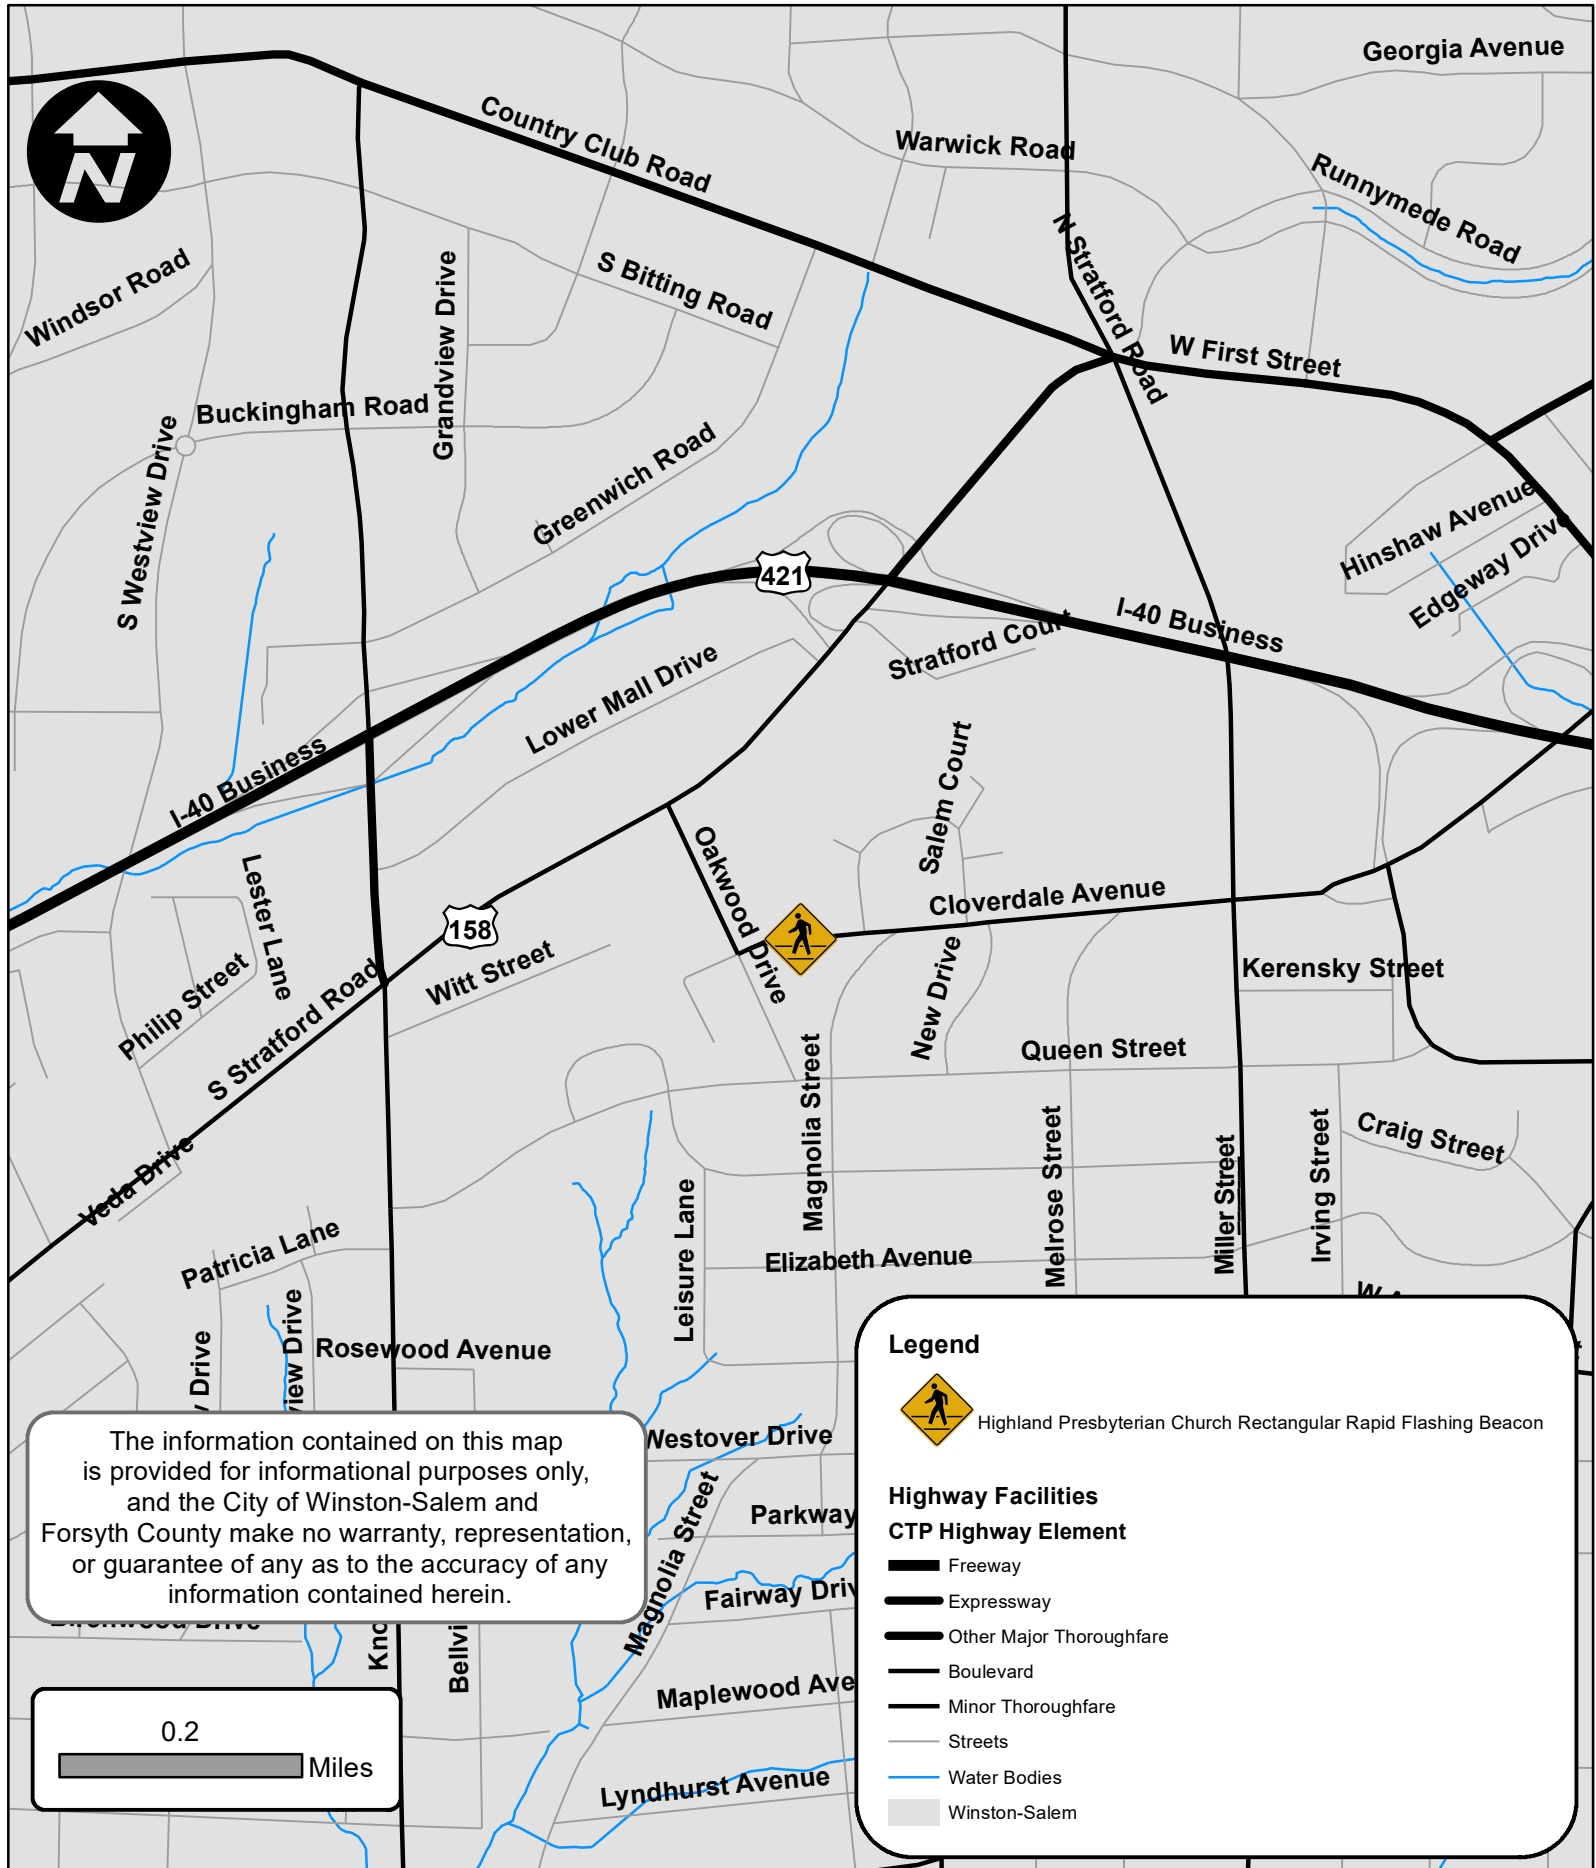

Highland Presbyterian Church Rectangular Rapid-Flashing Beacon (2380 Cloverdale Ave.)

The information contained on this map is provided for informational purposes only, and the City of Winston-Salem and Forsyth County make no warranty, representation, or guarantee of any as to the accuracy of any information contained herein.

Legend

-  Highland Presbyterian Church Rectangular Rapid Flashing Beacon
- Highway Facilities**
- CTP Highway Element**
-  Freeway
-  Expressway
-  Other Major Thoroughfare
-  Boulevard
-  Minor Thoroughfare
-  Streets
-  Water Bodies
-  Winston-Salem