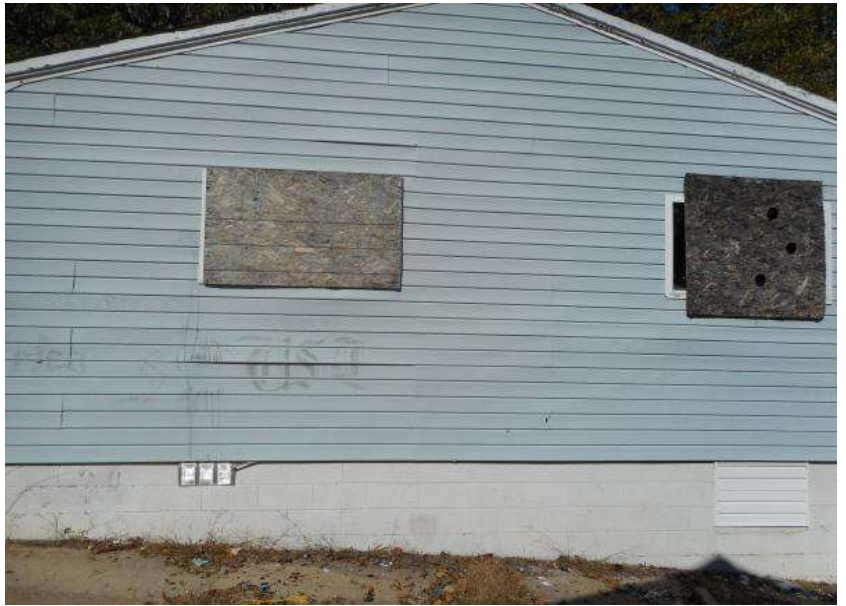

PICTURES FOR CODE CASE : 2011030061

CODE CASE NUM **IMAGE DATE**

2011030061 10/23/2014

IMAGE DESCRIPTION

3509 Lambeth Street