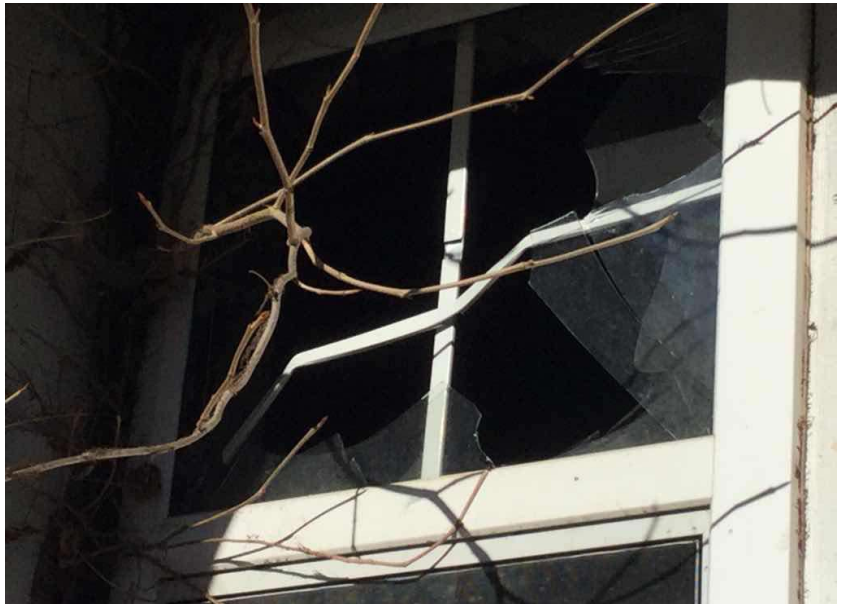

IMAGE DESCRIPTION

2733 Dudley Street