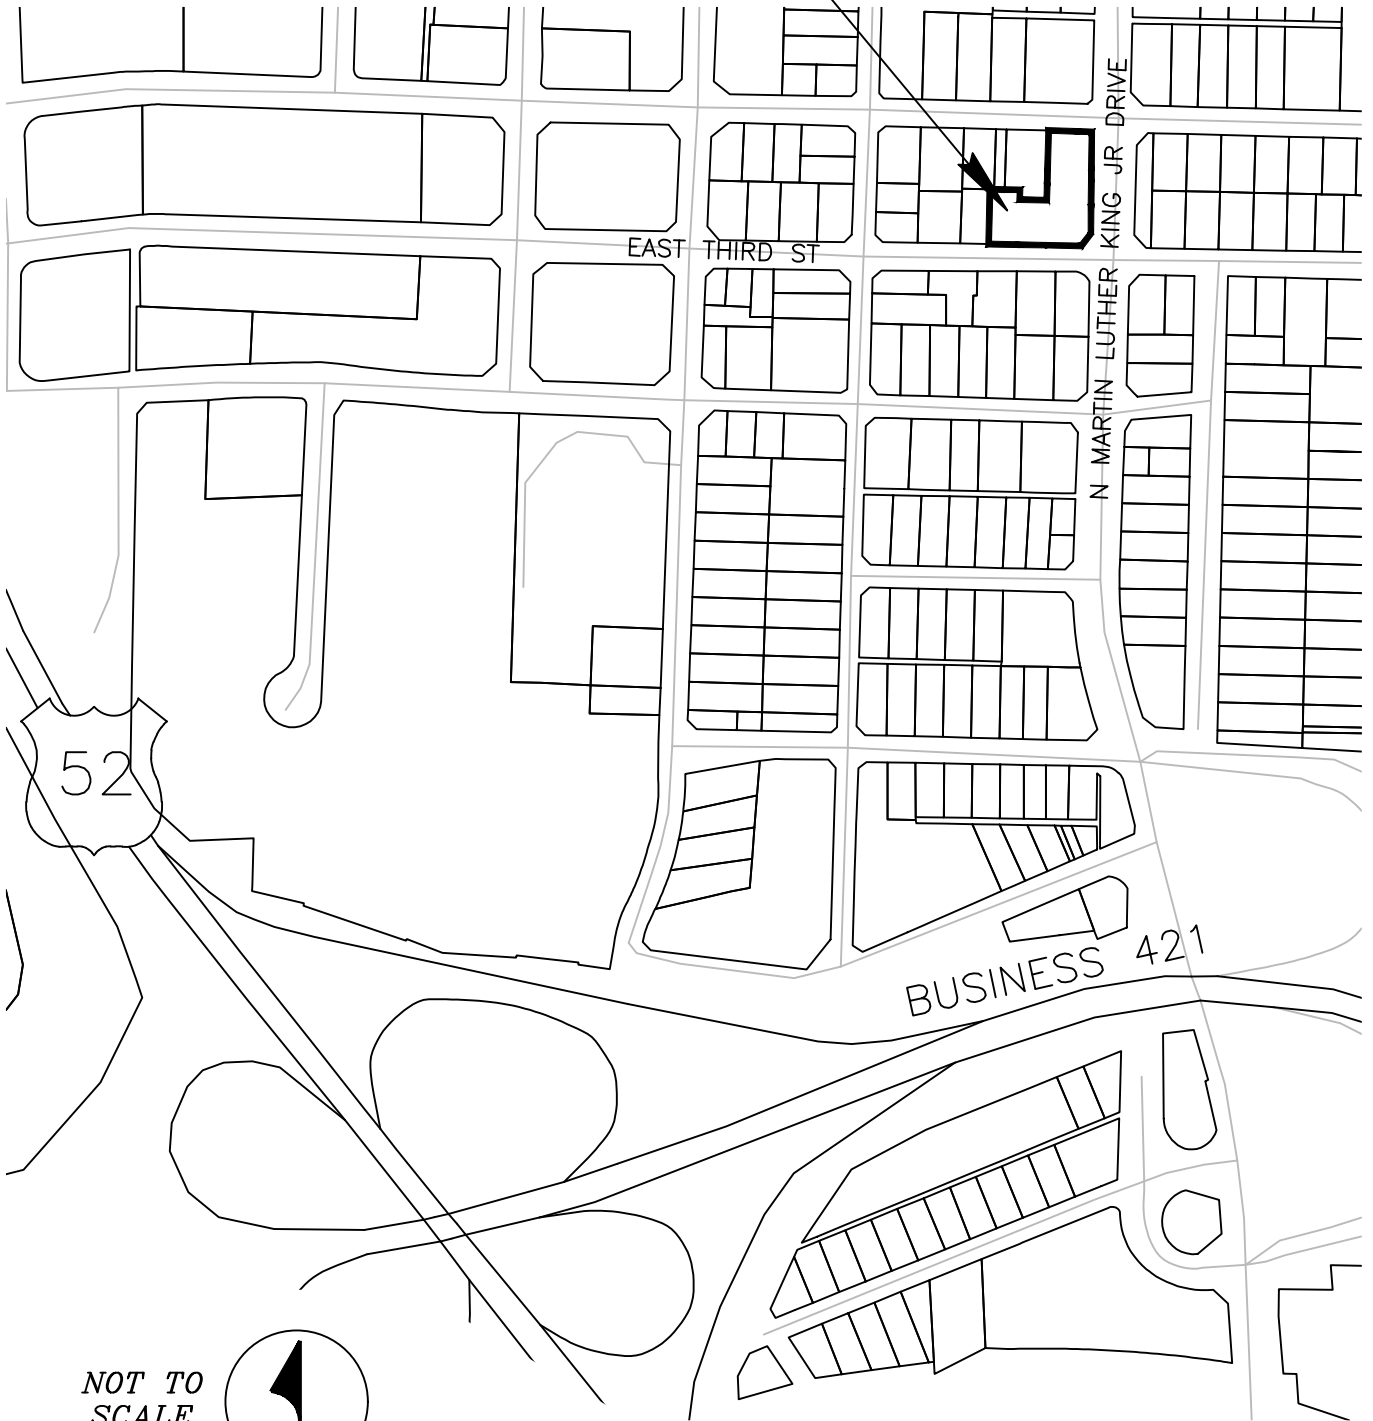

PROPOSED SALE

TAX PIN
6835-67-8187

NOT TO
SCALE