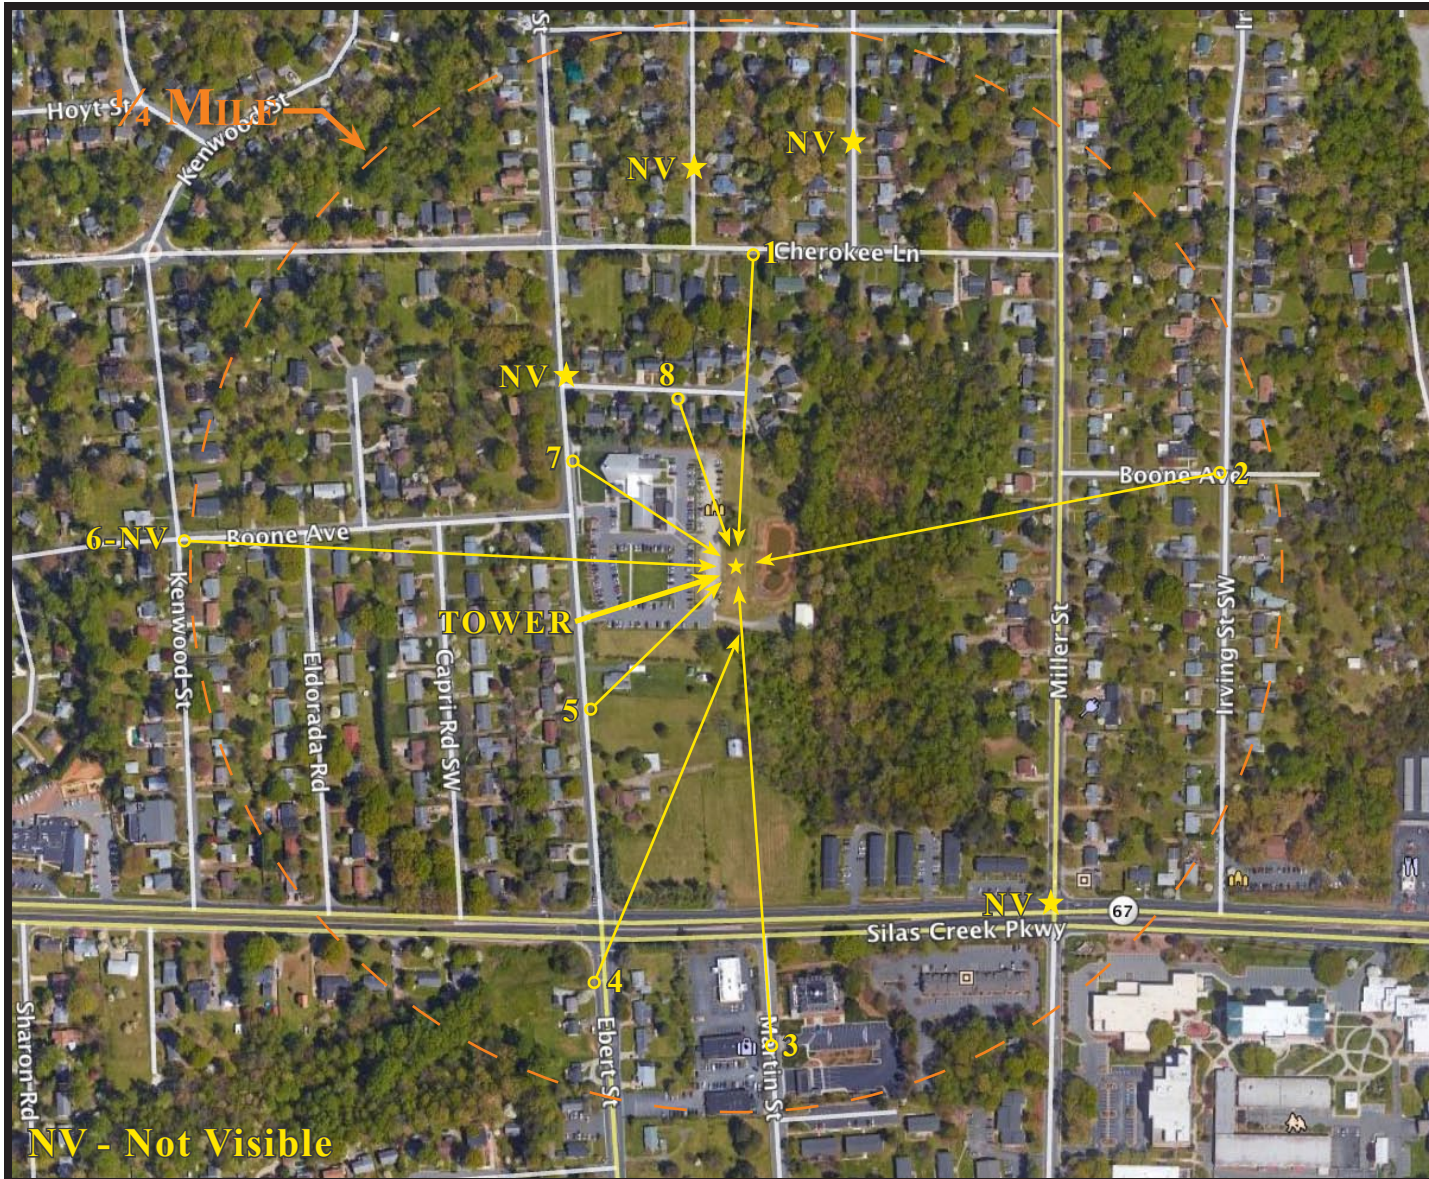

The tower as simulated is at One Hundred Fifty Feet (150 feet in height/altitude) above ground, at the centerline of the proposed tower facility location.

***GRAHAM HERRING COMMERCIAL REAL ESTATE GRAPHIC SERVICES
PROVIDING PROFESSIONAL SPECIALTY SERVICES TO THE TELECOMMUNICATIONS INDUSTRY***

CTG SITE # NC-0010027
HAWTHORNE ST TWIN CITY BIBLE
WINSTON-SALEM, NC

CTG SITE # NC-0010027

HAWTHORNE ST TWIN CITY BIBLE

WINSTON-SALEM, NC

- 1 - Looking south by southwest towards site from Cherokee Ln east of Martin St. (0.14mi)
- 2 - Looking west by southwest towards site from Irving St at Boone Ave. (0.23mi)
- 3 - Looking north by northwest towards site from 1520 Martin St. (0.22mi)
- 4 - Looking north by northeast towards site from Ebert St across Silas Creek Pkwy. (0.18mi)
- 5 - Looking northeast towards site from Ebert St south of Twin City Bible Church. (494ft, 0.09mi)
- 6 - **Not visible.** Looking east by southeast towards site from Boone Ave at Kenwood St. (0.25mi)
- 7 - Looking southeast towards site from Ebert St across Twin City Bible Church north of Boone Ave. (473ft, 0.09mi)
- 8 - Looking south by southeast towards site from Miller's Crossing Ct just east of Ebert St. (432ft, 0.08mi)

NV = Not Visible

NV - Not Visible

CTG SITE # NC-0010027

HAWTHORNE ST TWIN CITY BIBLE

WINSTON-SALEM, NC

CTG SITE # NC-0010027
HAWTHORNE ST TWIN CITY BIBLE
WINSTON-SALEM, NC

VIEW FROM LOCATION 1

CTG SITE # NC-0010027
HAWTHORNE ST TWIN CITY BIBLE
WINSTON-SALEM, NC

VIEW FROM LOCATION 2

CTG SITE # NC-0010027
HAWTHORNE ST TWIN CITY BIBLE
WINSTON-SALEM, NC

SIMULATED VIEW FROM LOCATION 2

CTG SITE # NC-0010027
HAWTHORNE ST TWIN CITY BIBLE
WINSTON-SALEM, NC

VIEW FROM LOCATION 3