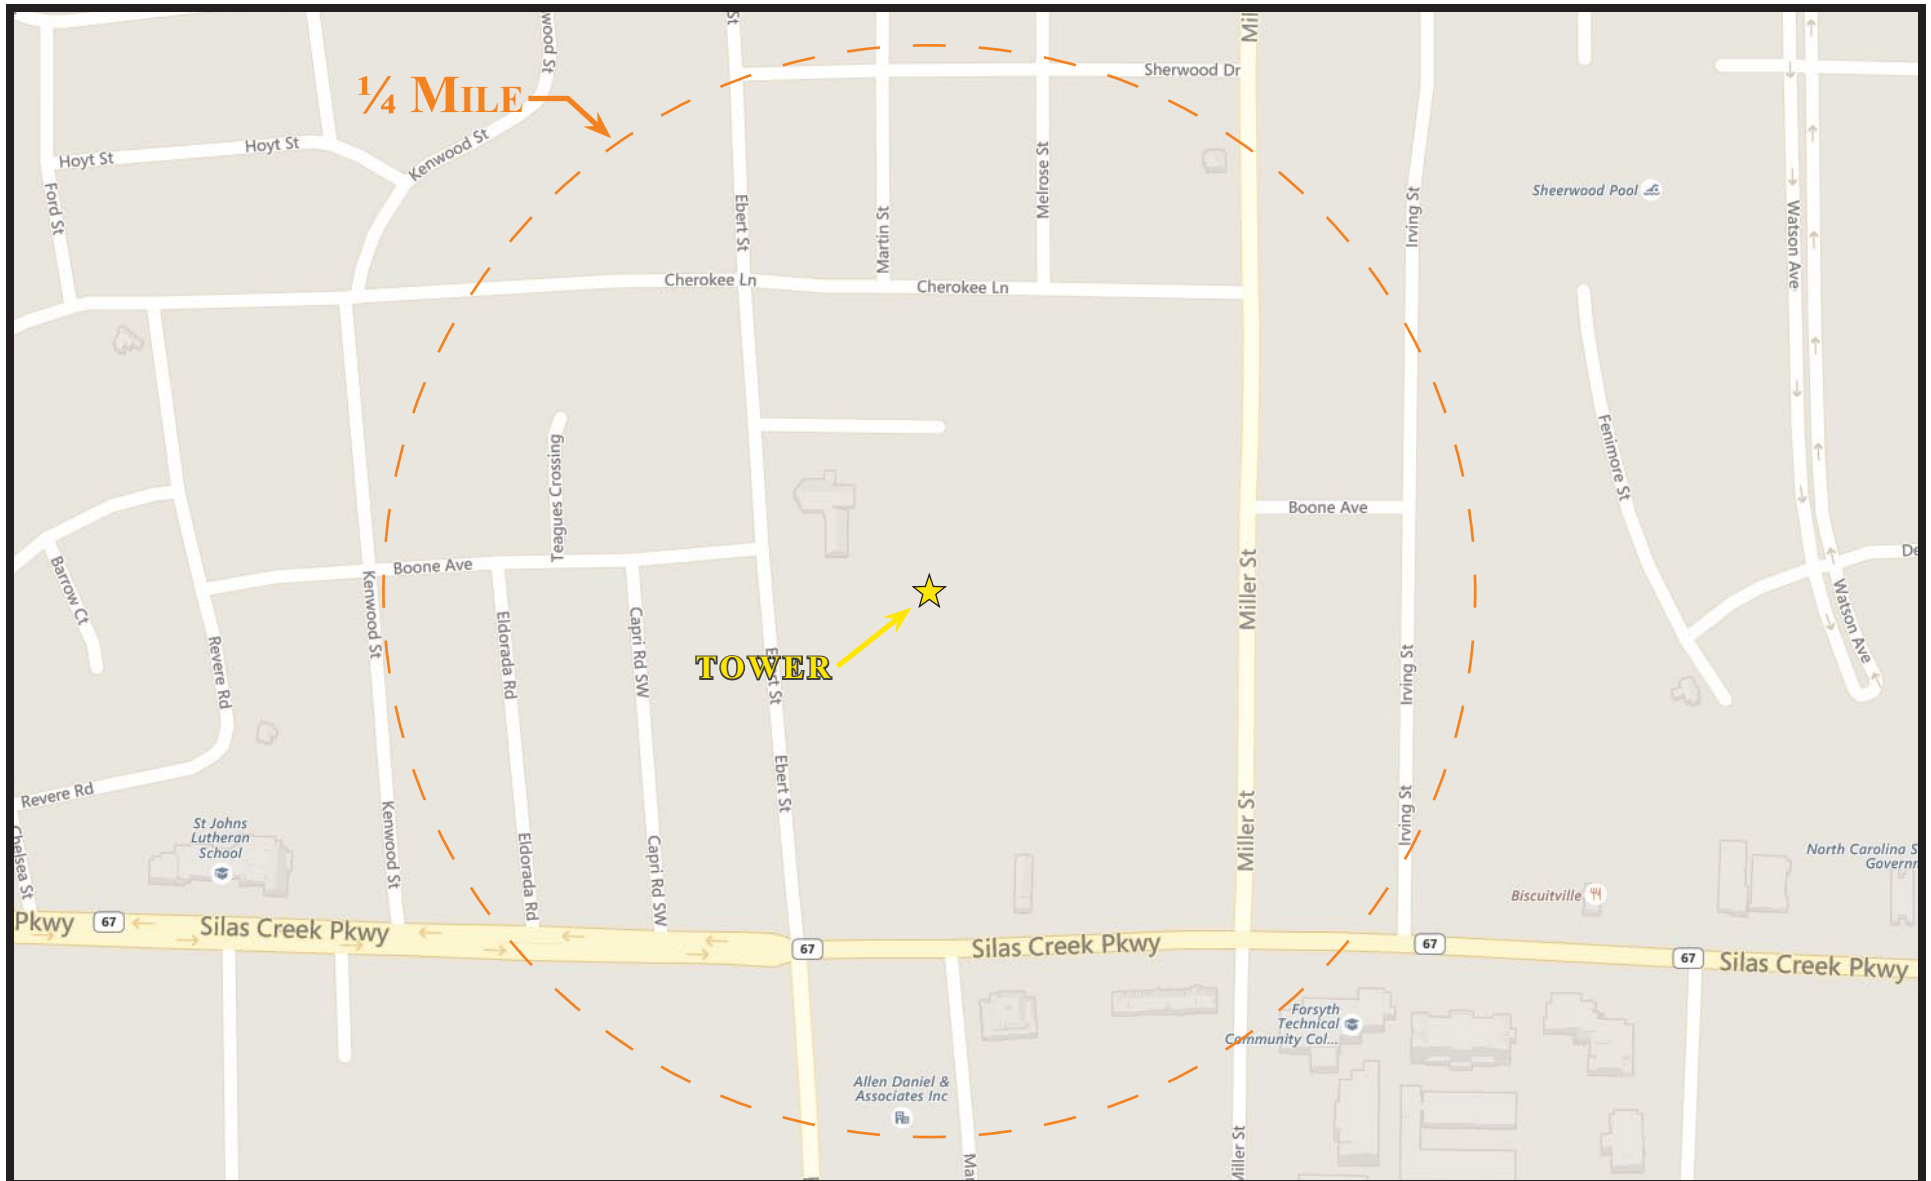

CTG SITE # NC-0010027
HAWTHORNE ST TWIN CITY BIBLE
WINSTON-SALEM, NC

CTG SITE # NC-0010027

HAWTHORNE ST TWIN CITY BIBLE

WINSTON-SALEM, NC

- 1 - Looking south by southwest towards site from Cherokee Ln east of Martin St. (0.14mi)
- 2 - Looking west by southwest towards site from Irving St at Boone Ave. (0.23mi)
- 3 - Looking north by northwest towards site from 1520 Martin St. (0.22mi)
- 4 - Looking north by northeast towards site from Ebert St across Silas Creek Pkwy. (0.18mi)
- 5 - Looking northeast towards site from Ebert St south of Twin City Bible Church. (494ft, 0.09mi)
- 6 - **Not visible.** Looking east by southeast towards site from Boone Ave at Kenwood St. (0.25mi)
- 7 - Looking southeast towards site from Ebert St across Twin City Bible Church north of Boone Ave. (473ft, 0.09mi)
- 8 - Looking south by southeast towards site from Miller's Crossing Ct just east of Ebert St. (432ft, 0.08mi)

NV = Not Visible

NV - Not Visible

CTG SITE # NC-0010027

HAWTHORNE ST TWIN CITY BIBLE

WINSTON-SALEM, NC

CTG SITE # NC-0010027
HAWTHORNE ST TWIN CITY BIBLE
WINSTON-SALEM, NC

VIEW FROM LOCATION 1

CTG SITE # NC-0010027
HAWTHORNE ST TWIN CITY BIBLE
WINSTON-SALEM, NC

VIEW FROM LOCATION 2

CTG SITE # NC-0010027
HAWTHORNE ST TWIN CITY BIBLE
WINSTON-SALEM, NC

SIMULATED VIEW FROM LOCATION 2

CTG SITE # NC-0010027
HAWTHORNE ST TWIN CITY BIBLE
WINSTON-SALEM, NC

VIEW FROM LOCATION 3

CTG SITE # NC-0010027
HAWTHORNE ST TWIN CITY BIBLE
WINSTON-SALEM, NC

SIMULATED VIEW FROM LOCATION 3

CTG SITE # NC-0010027
HAWTHORNE ST TWIN CITY BIBLE
WINSTON-SALEM, NC

VIEW FROM LOCATION 4

CTG SITE # NC-0010027
HAWTHORNE ST TWIN CITY BIBLE
WINSTON-SALEM, NC