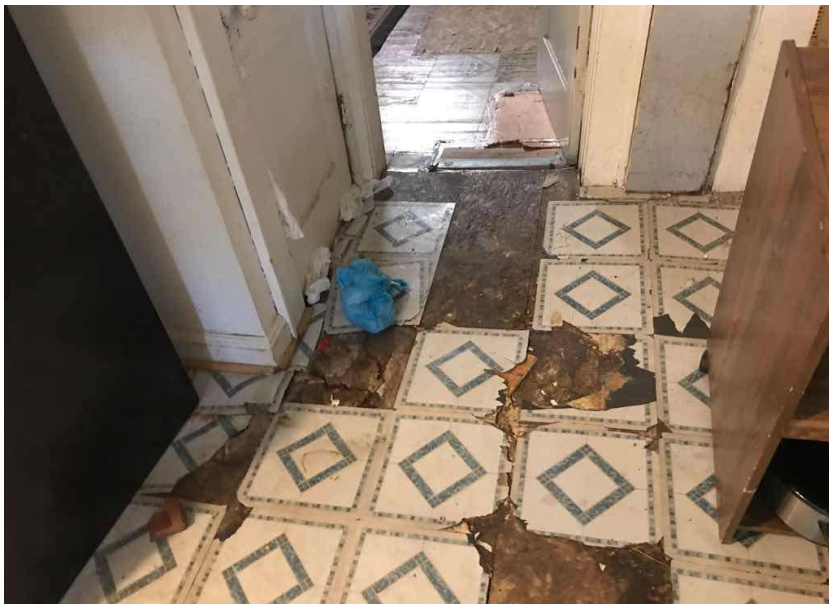

IMAGE DESCRIPTION

4236 Rosa Street

PICTURES FOR CODE CASE : 2019110479

CODE CASE NUM **IMAGE DATE**

2019110479 11/21/2019

IMAGE DESCRIPTION

4236 Rosa Street

CODE CASE NUM **IMAGE DATE**