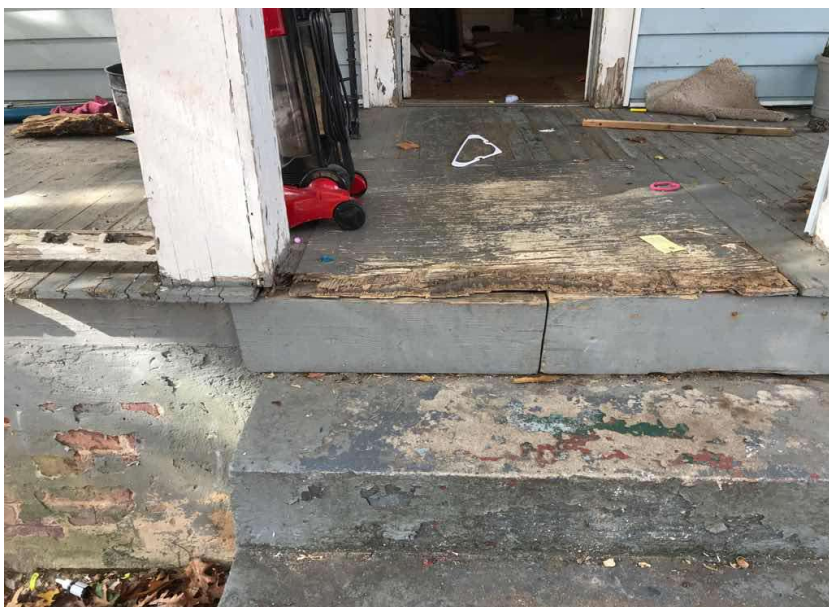

2019110479 11/21/2019

IMAGE DESCRIPTION

4236 Rosa Street

CODE CASE NUM **IMAGE DATE**

2019110479 11/21/2019

IMAGE DESCRIPTION

4236 Rosa Street

PICTURES FOR CODE CASE : 2019110479