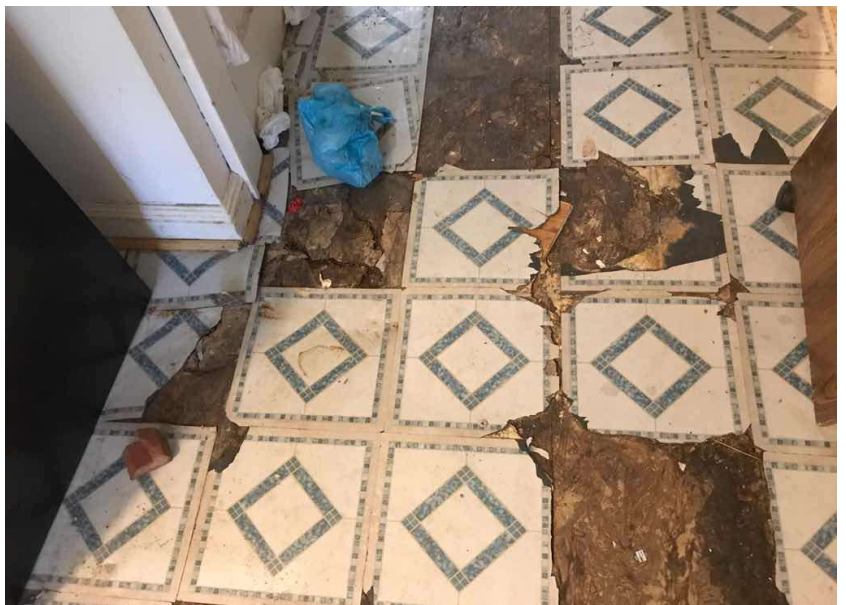

IMAGE DESCRIPTION

4236 Rosa Street