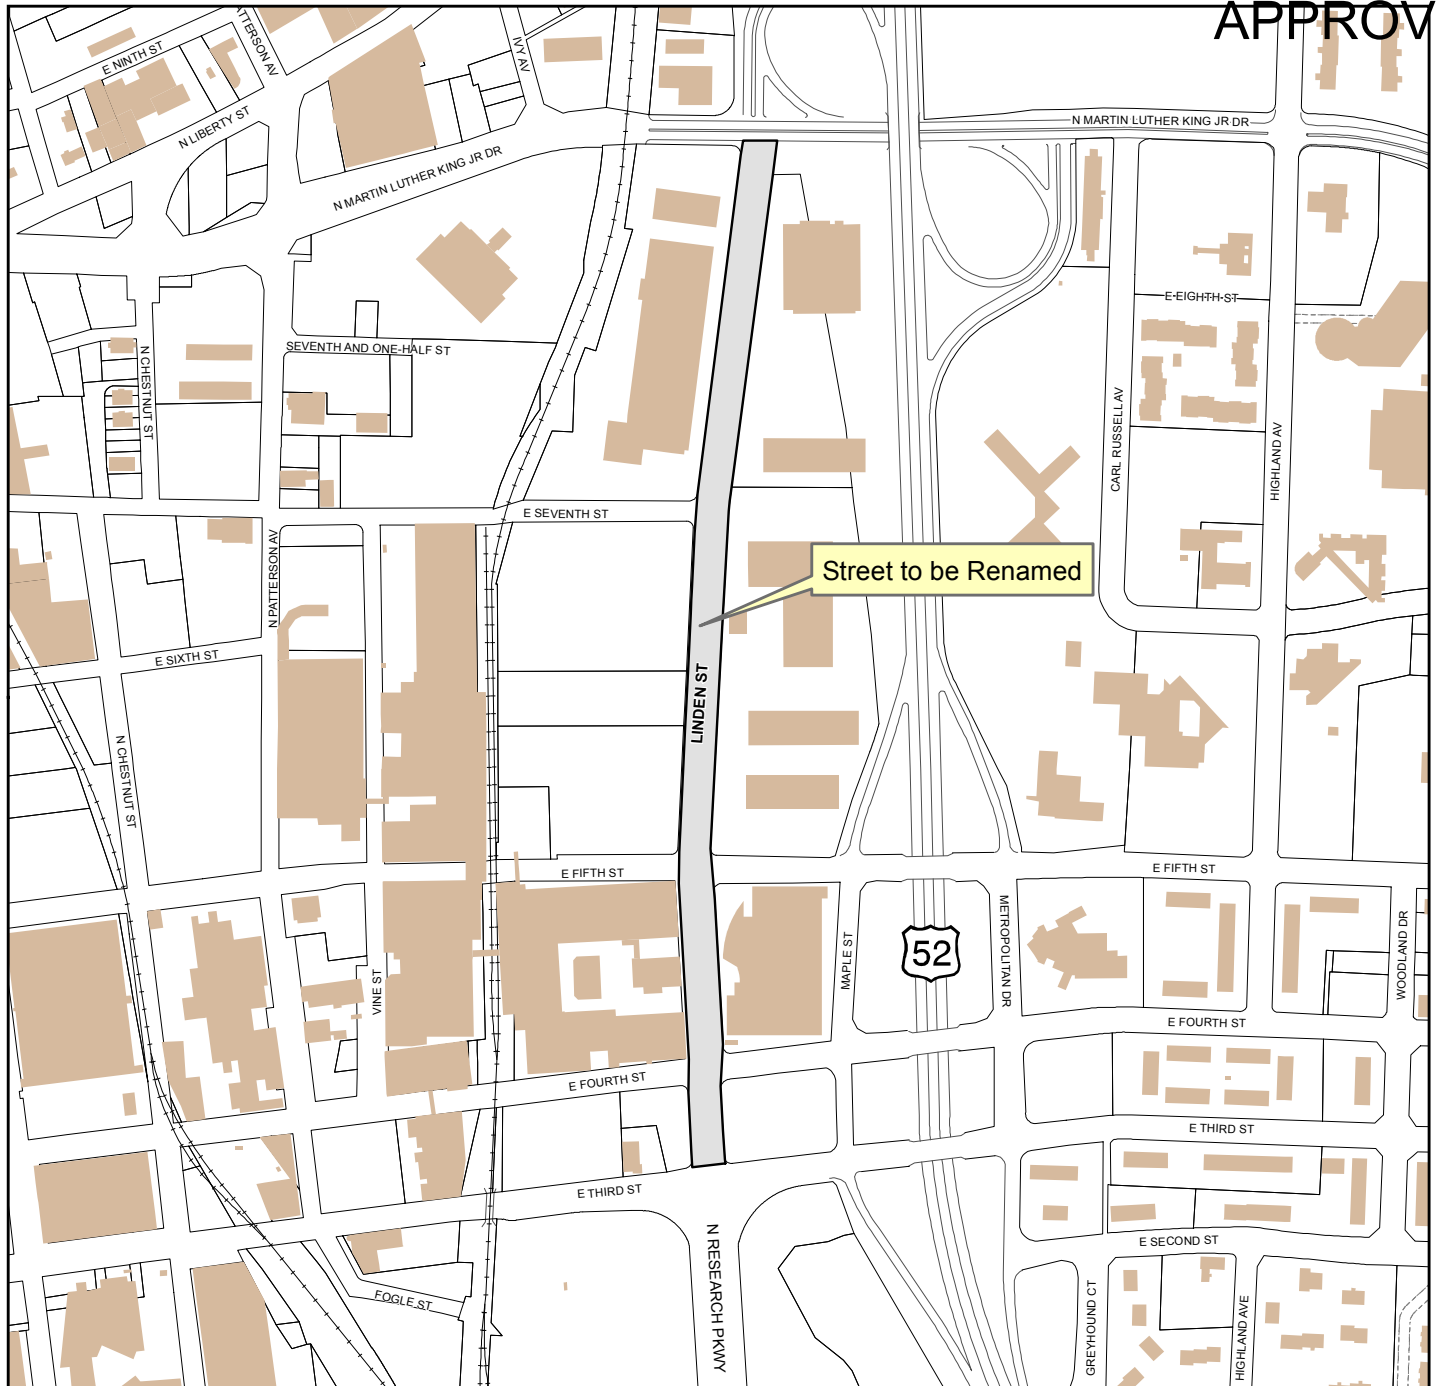

APPROVED

Petition to Rename Portion of Linden Street to N. Research Parkway

Scale: 1" represents 450'
4/9/2013

Location Map