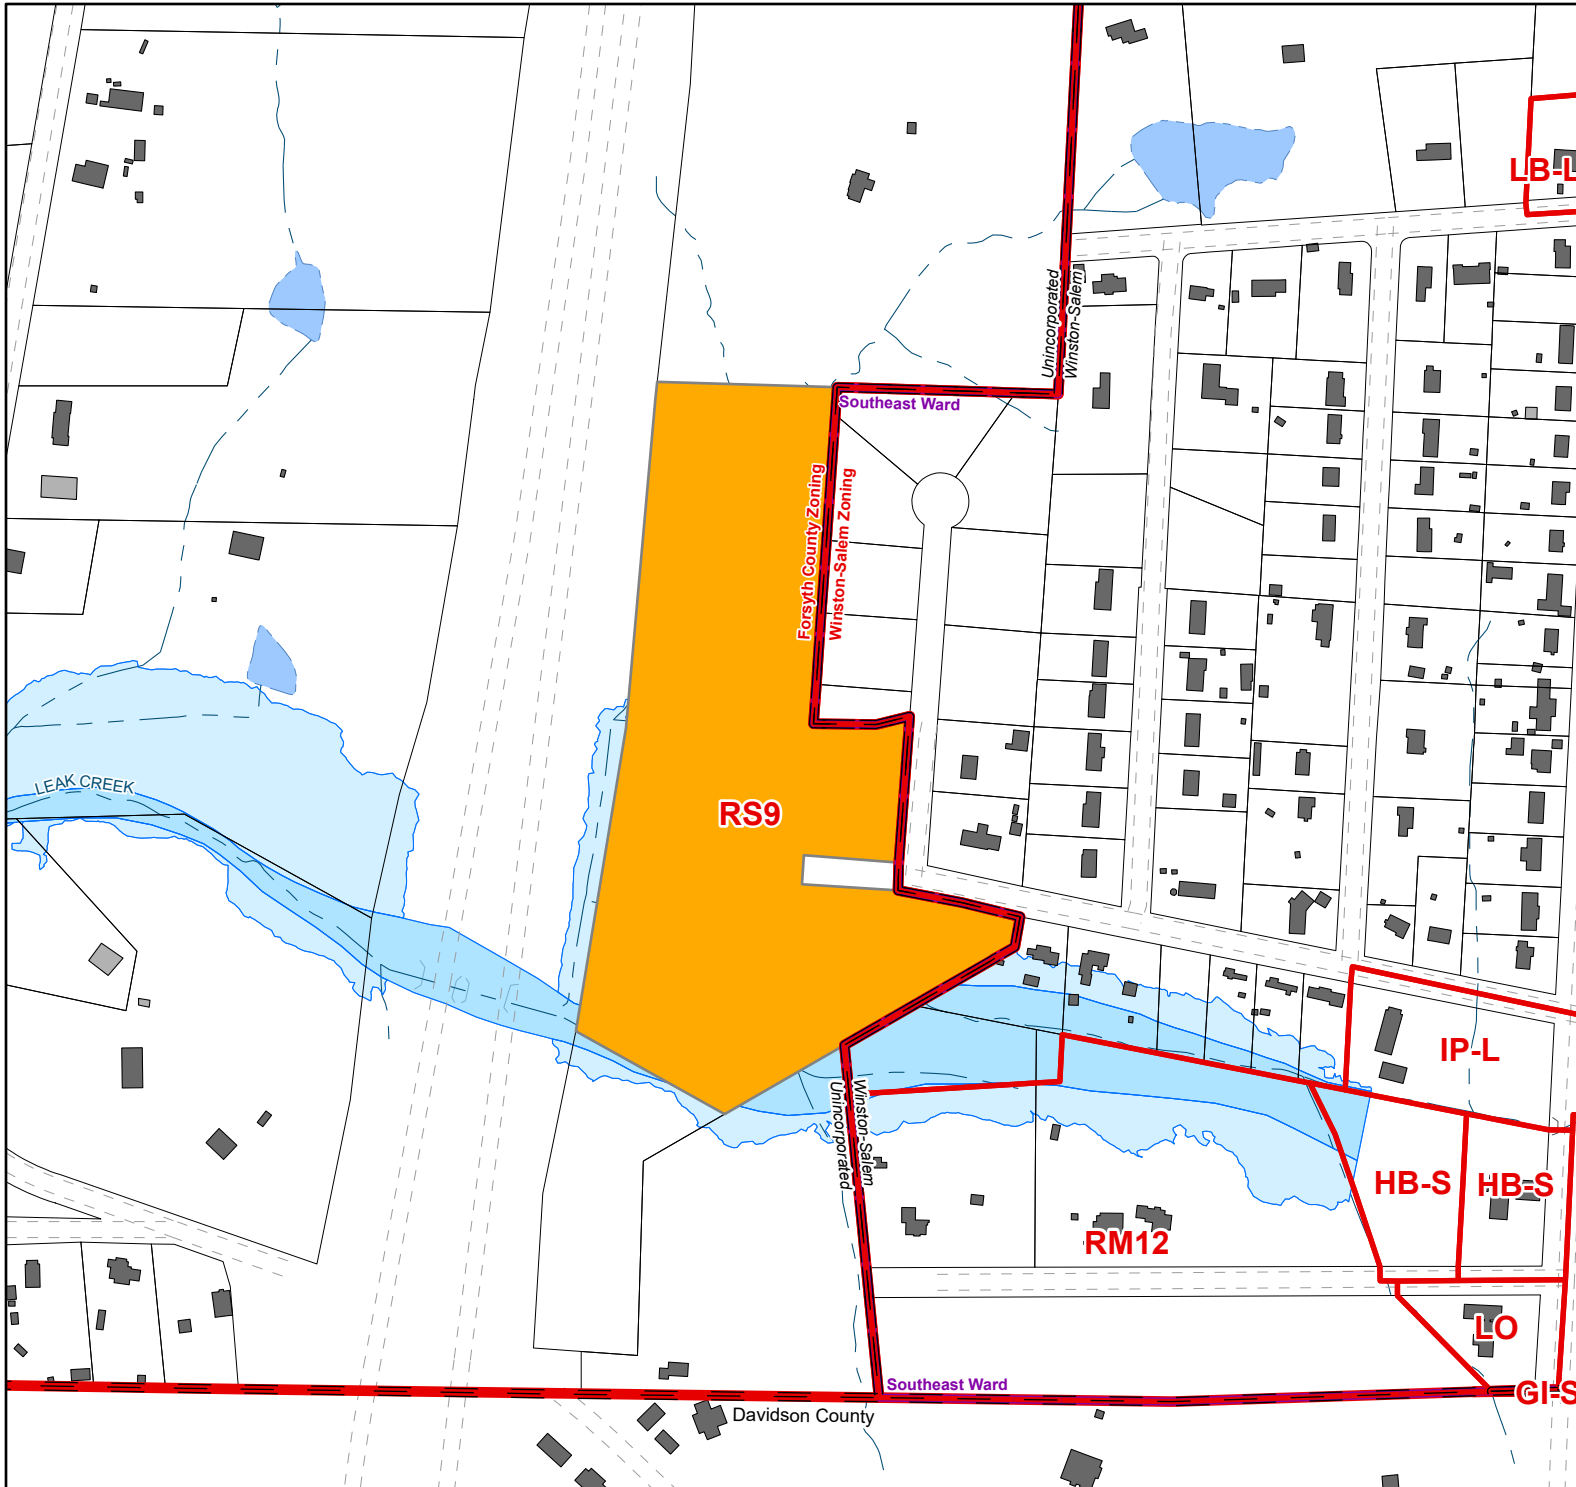

PROPOSED VOLUNTARY ANNEXATION

Contiguous Property to the City of Winston-Salem

NAME: Kershaw Commons

PIN(S): 6832-40-5915
6832-41-4669

SCALE: 1" represents 400'

GMA: 3

ACRES: 17.14

MAP(S): 6832.03
6832.04