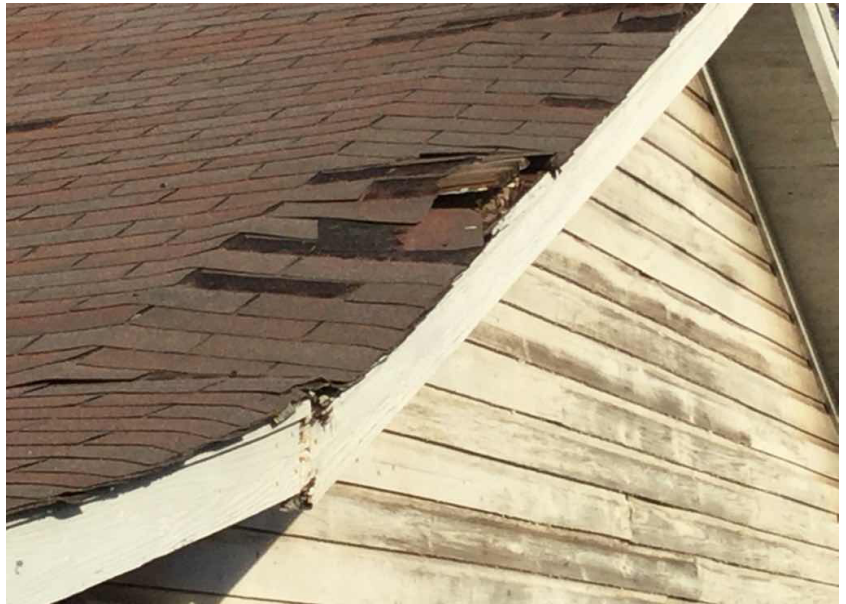

IMAGE DESCRIPTION

2003 Thurmond Street