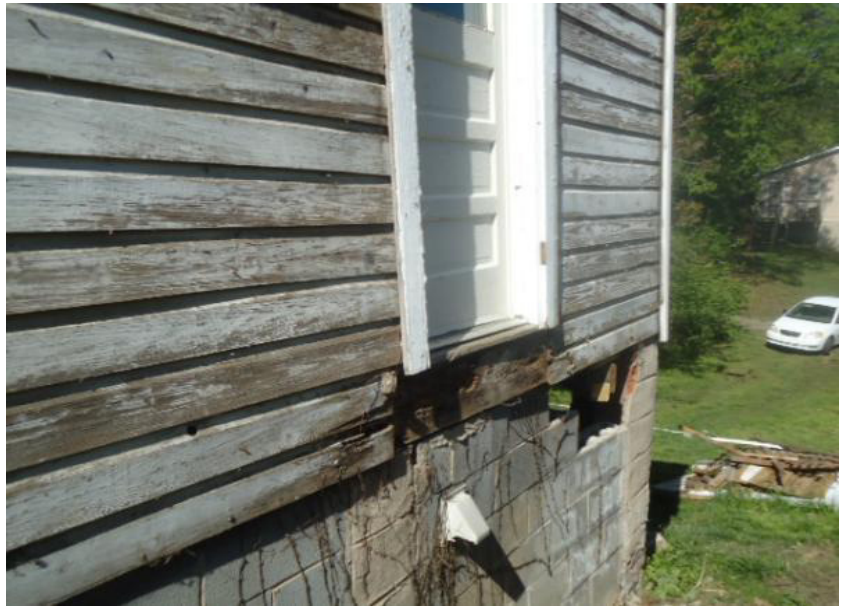

PICTURES FOR CODE CASE : 2015041671

CODE CASE NUM **IMAGE DATE**

2015041671 4/23/2015

IMAGE DESCRIPTION

2003 Thurmond Street