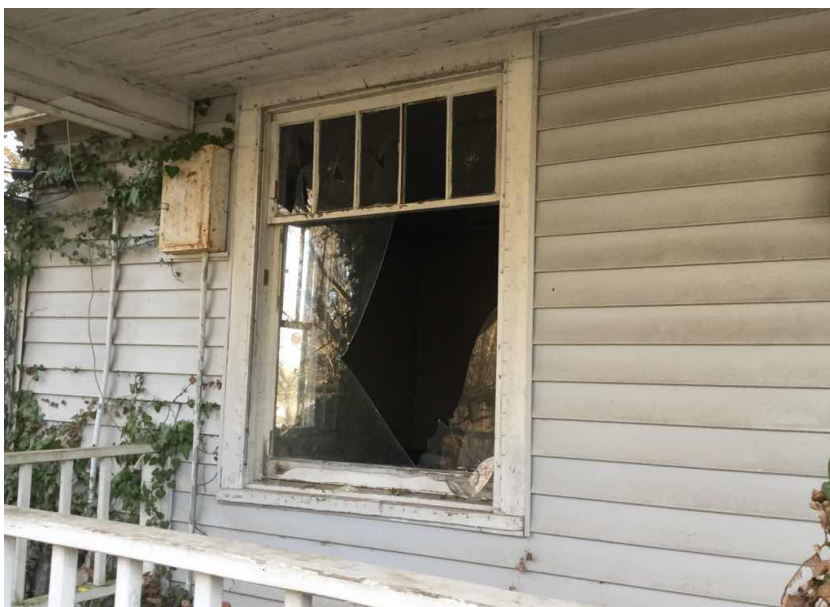

IMAGE DESCRIPTION

226 W. 24th Street