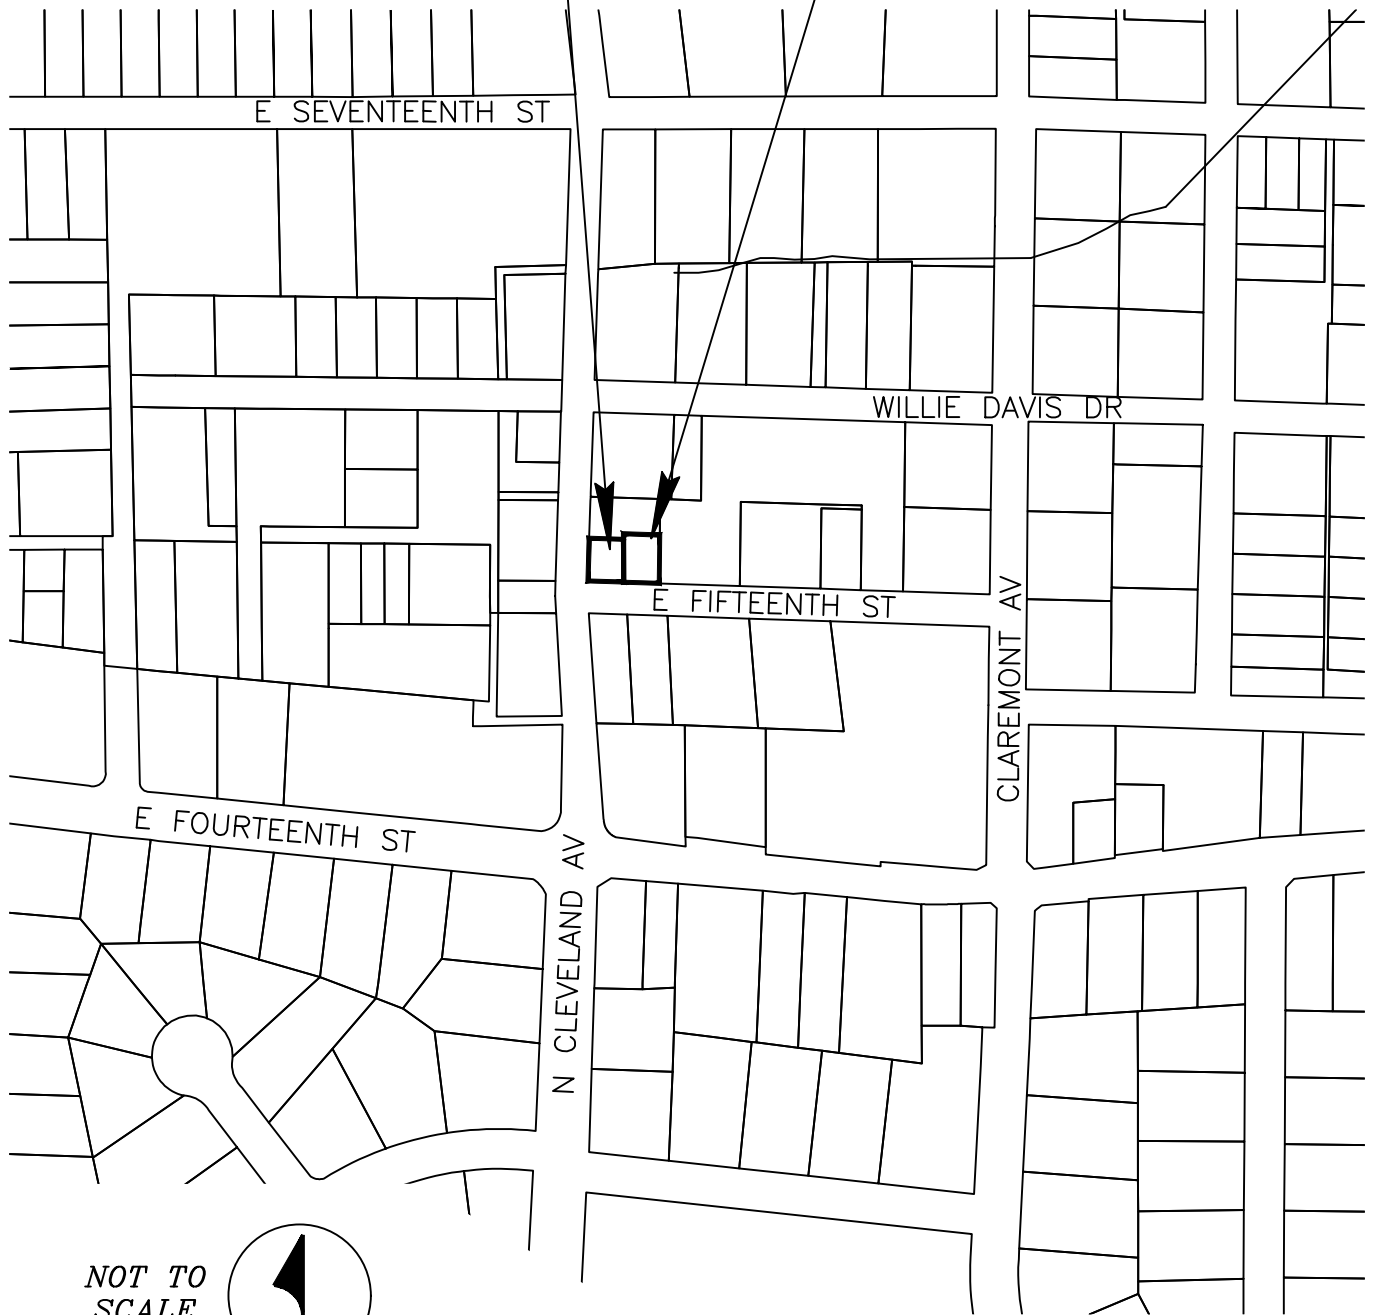

SALE OF SURPLUS LOTS

PIN 6836-62-5552

PIN 6836-62-6501

NOT TO
SCALE