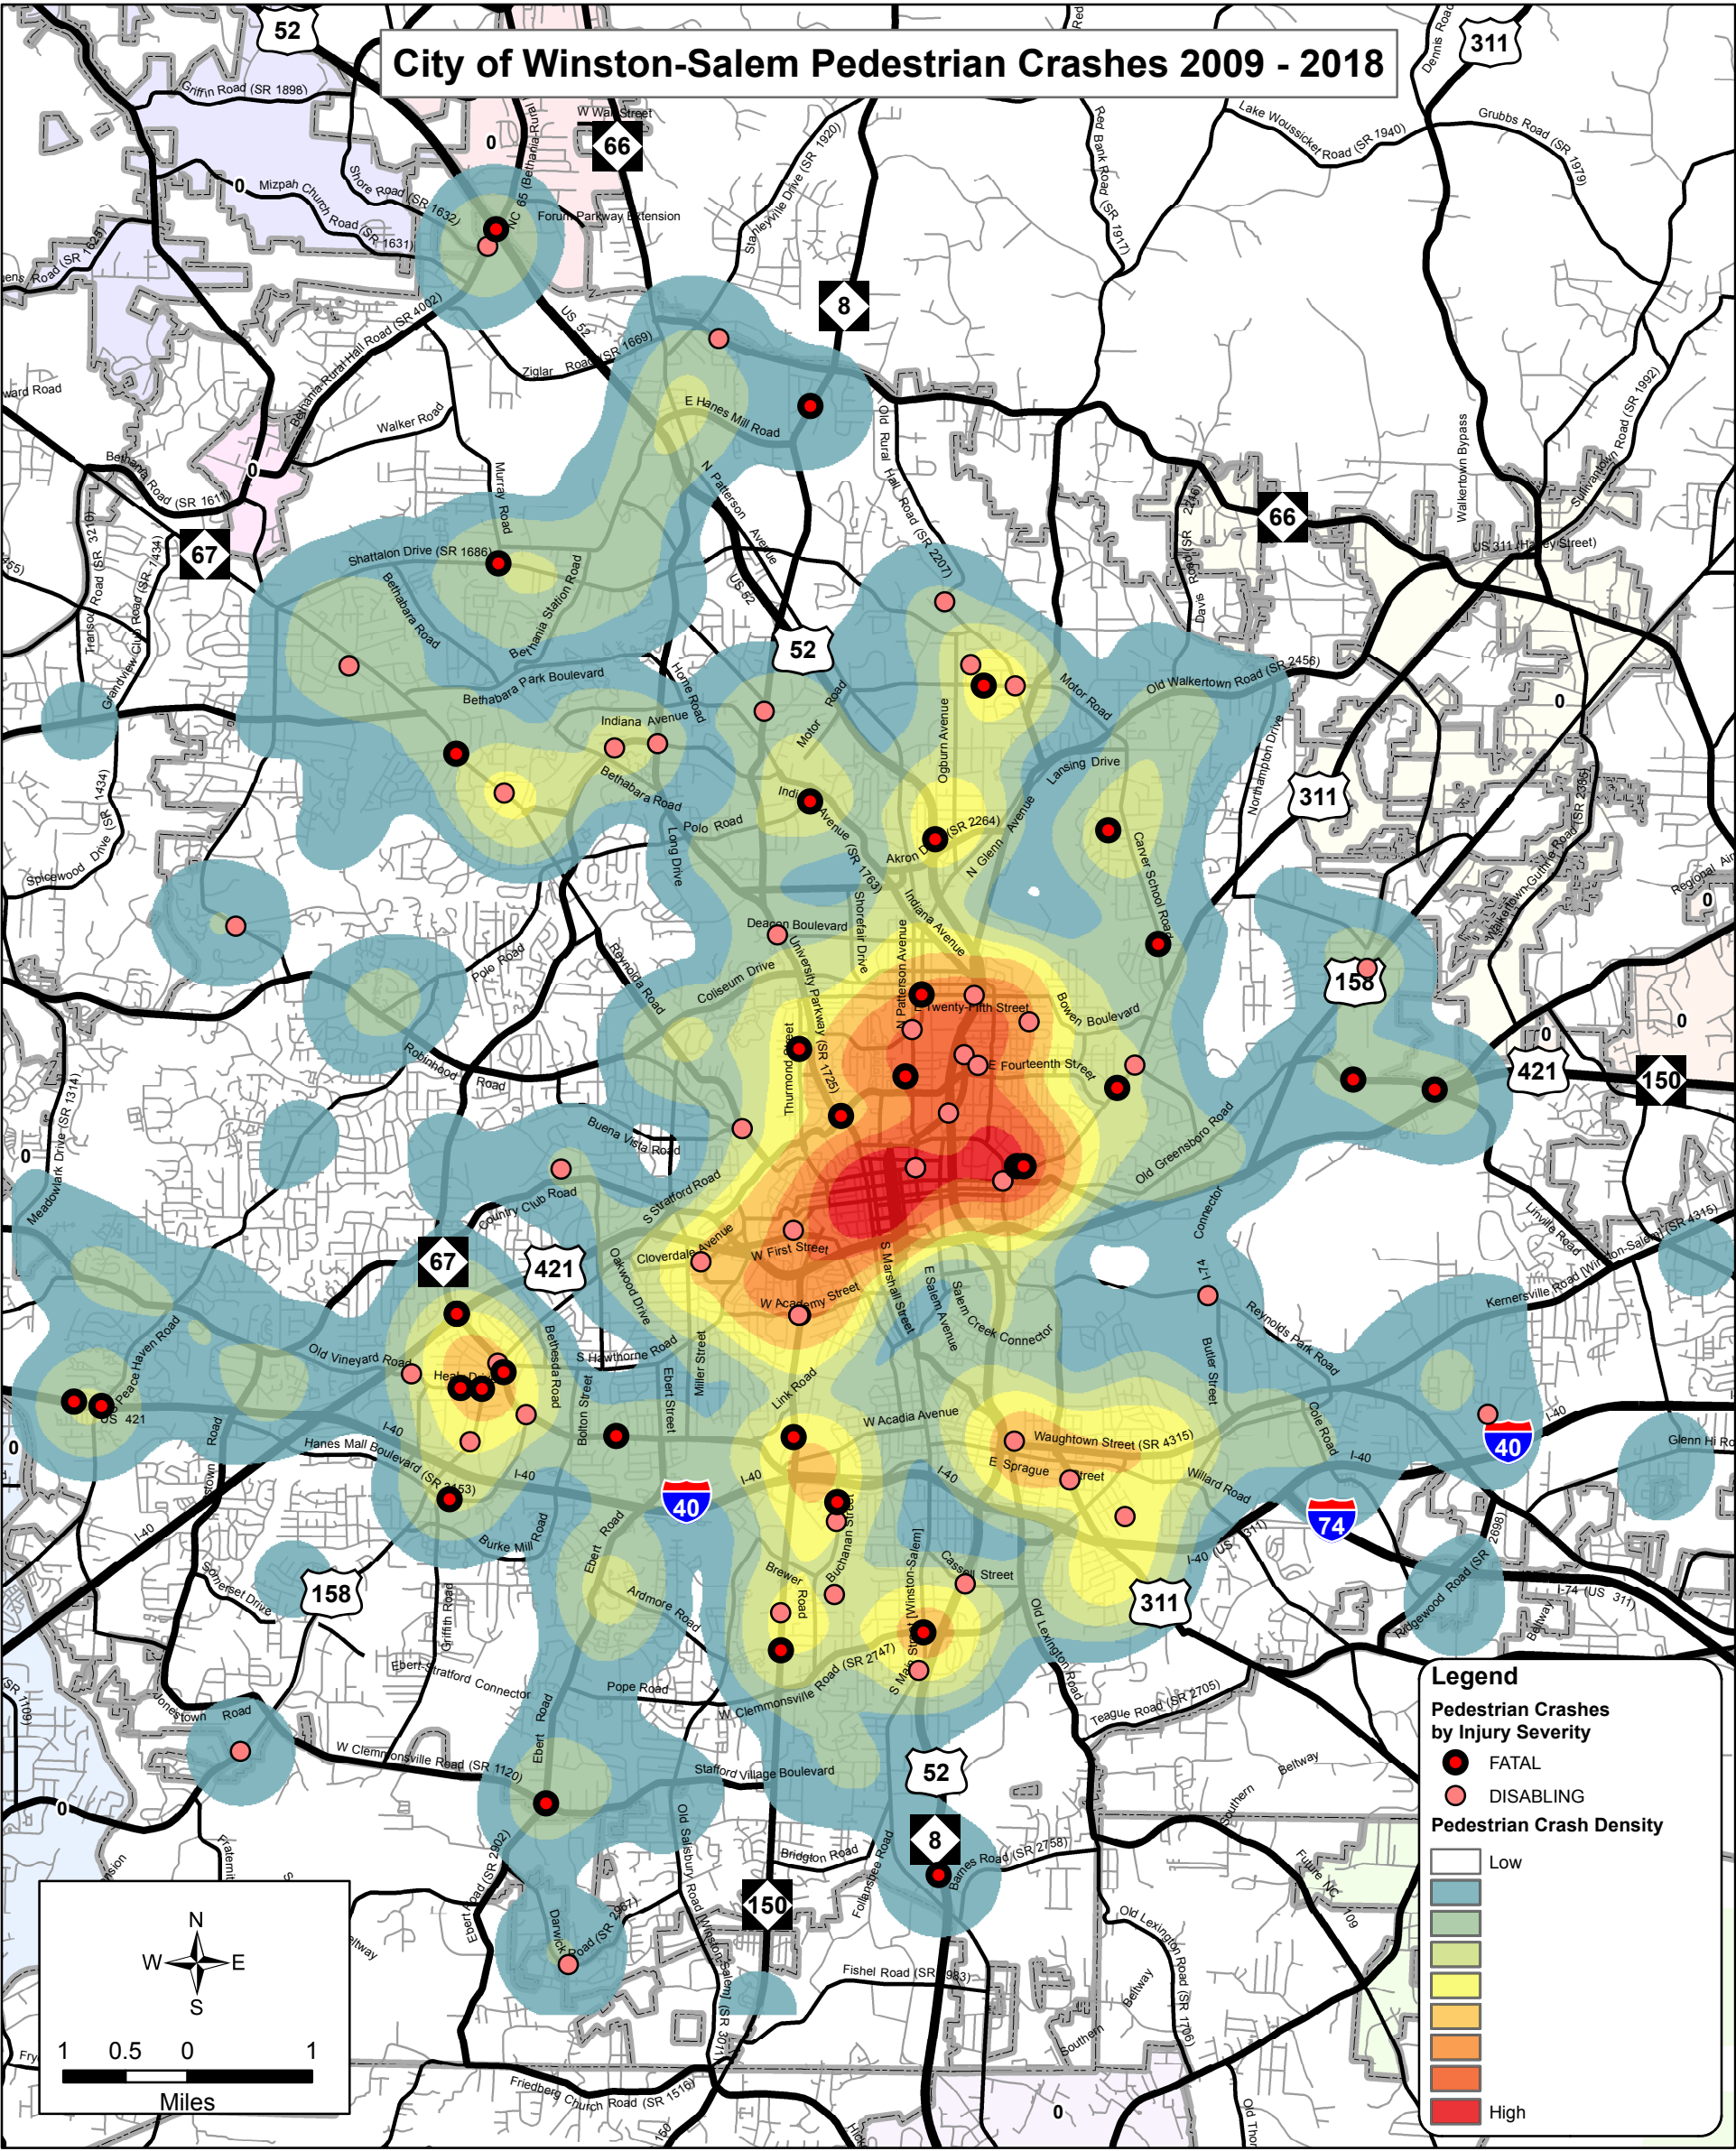

City of Winston-Salem Pedestrian Crashes 2009 - 2018

Legend

Pedestrian Crashes by Injury Severity

- FATAL
- DISABLING

Pedestrian Crash Density

- Low
- Medium-Low
- Medium
- Medium-High
- High