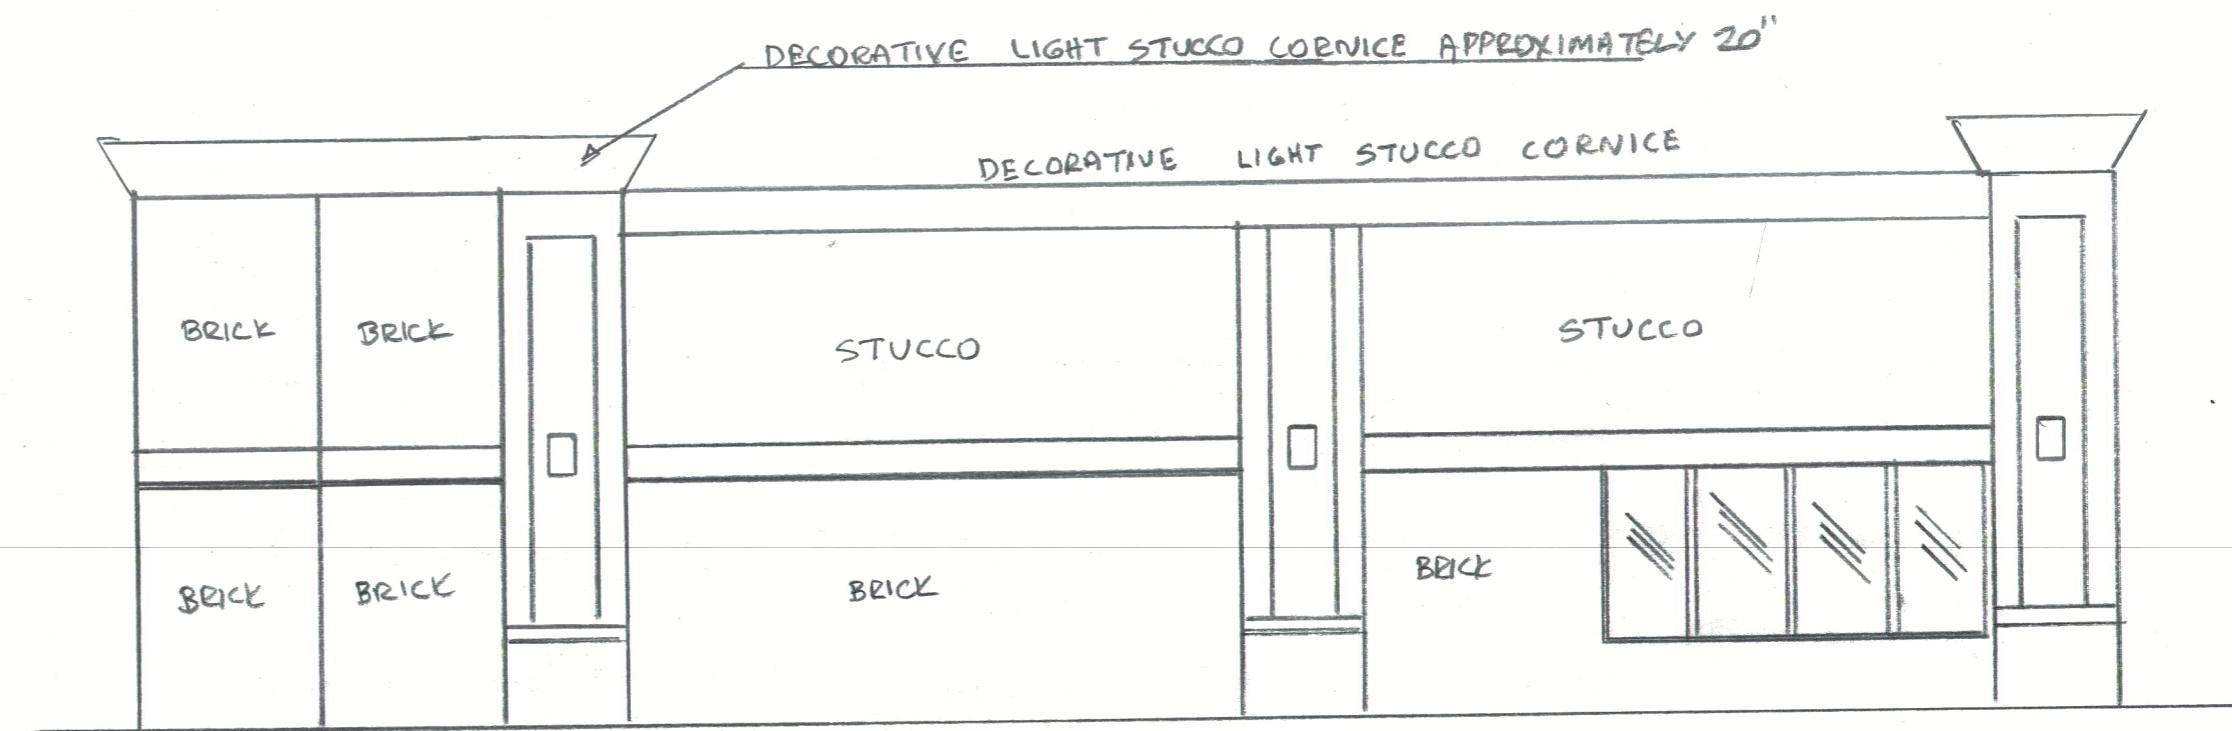

WEST SIDE ELEVATION SCALE 1/8" = 1'0" AAA TRAVEL

EAST SIDE ELEVATION SCALE 1/8" = 1'0" WESTVIEW

SOUTH SIDE ELEVATION SCALE 1/8" = 1'0" STAFFORD RD

NOTE'S  
 ALL OF THE GLASS TO BE TEMP  
 ALUMINUM STORE FRONTS  
 ALL COLORS TO BE SELECTED BY OWNER  
 WALL LIGHTS TO BE SELECTED BY OWNER

NORTH SIDE ELEVATION SCALE 1/8" = 1'0" PARKING LOT