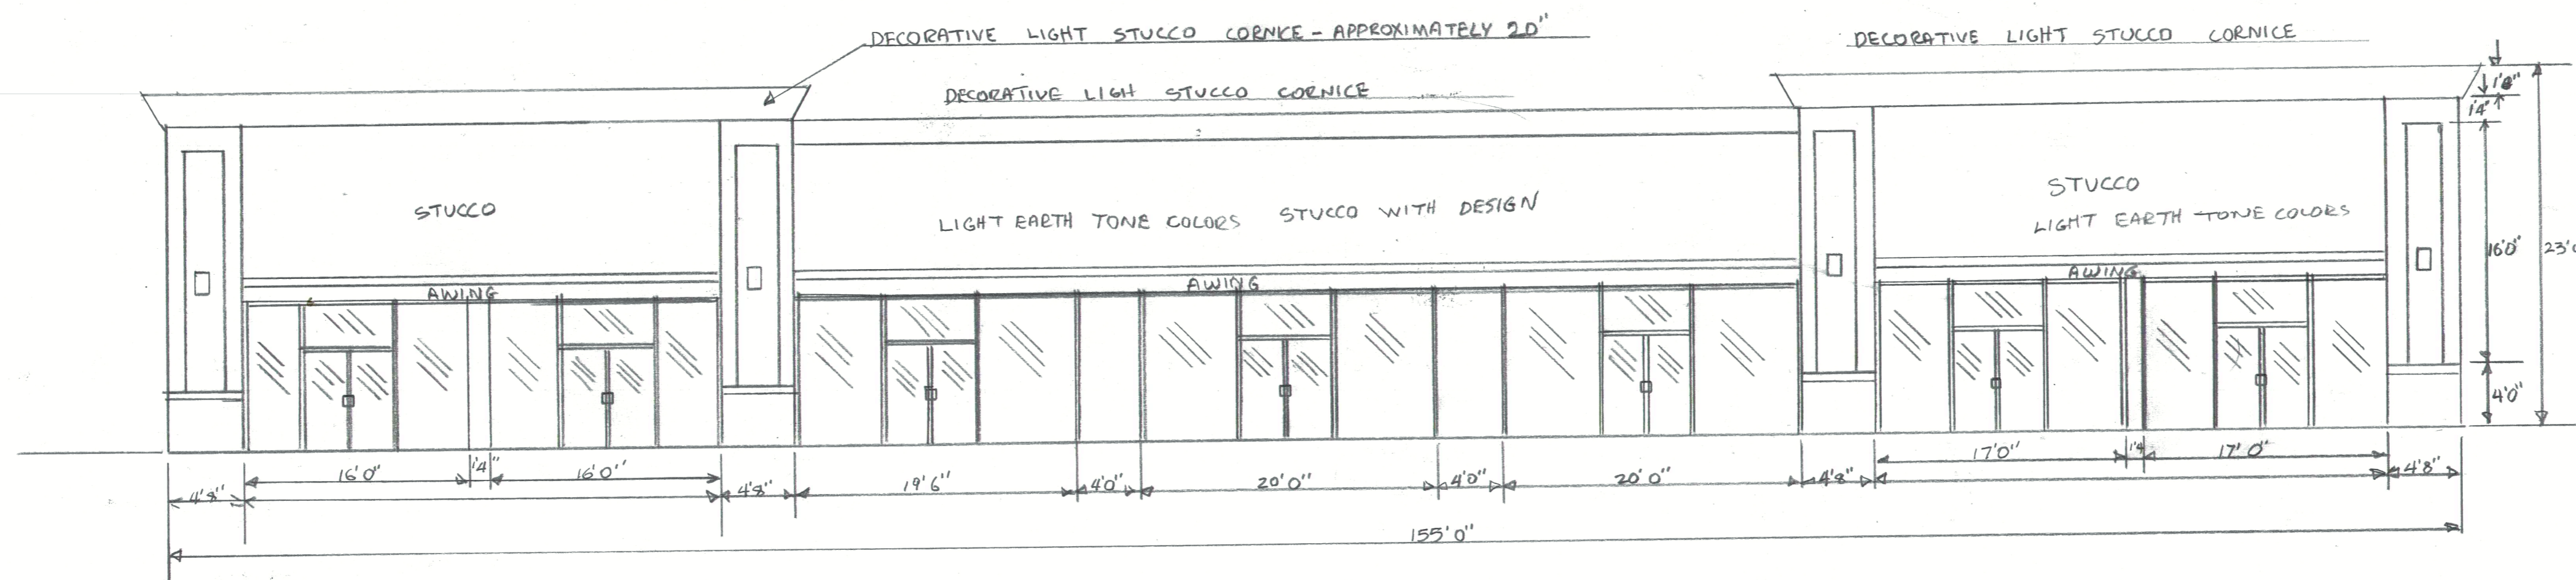

WEST SIDE ELEVATION SCALE 1/8" = 1'0" AAA TRAVEL

EAST SIDE ELEVATION SCALE 1/8" = 1'0" WESTVIEW

SOUTH SIDE ELEVATION SCALE 1/8" = 1'0" STAFFORD RD

NOTE'S  
 ALL OF THE GLASS TO BE TEMP  
 ALUMINUM STORE FRONTS  
 ALL COLORS TO BE SELECTED BY OWNER  
 WALL LIGHTS TO BE SELECTED BY OWNER

NORTH SIDE ELEVATION SCALE 1/8" = 1'0" PARKING LOT