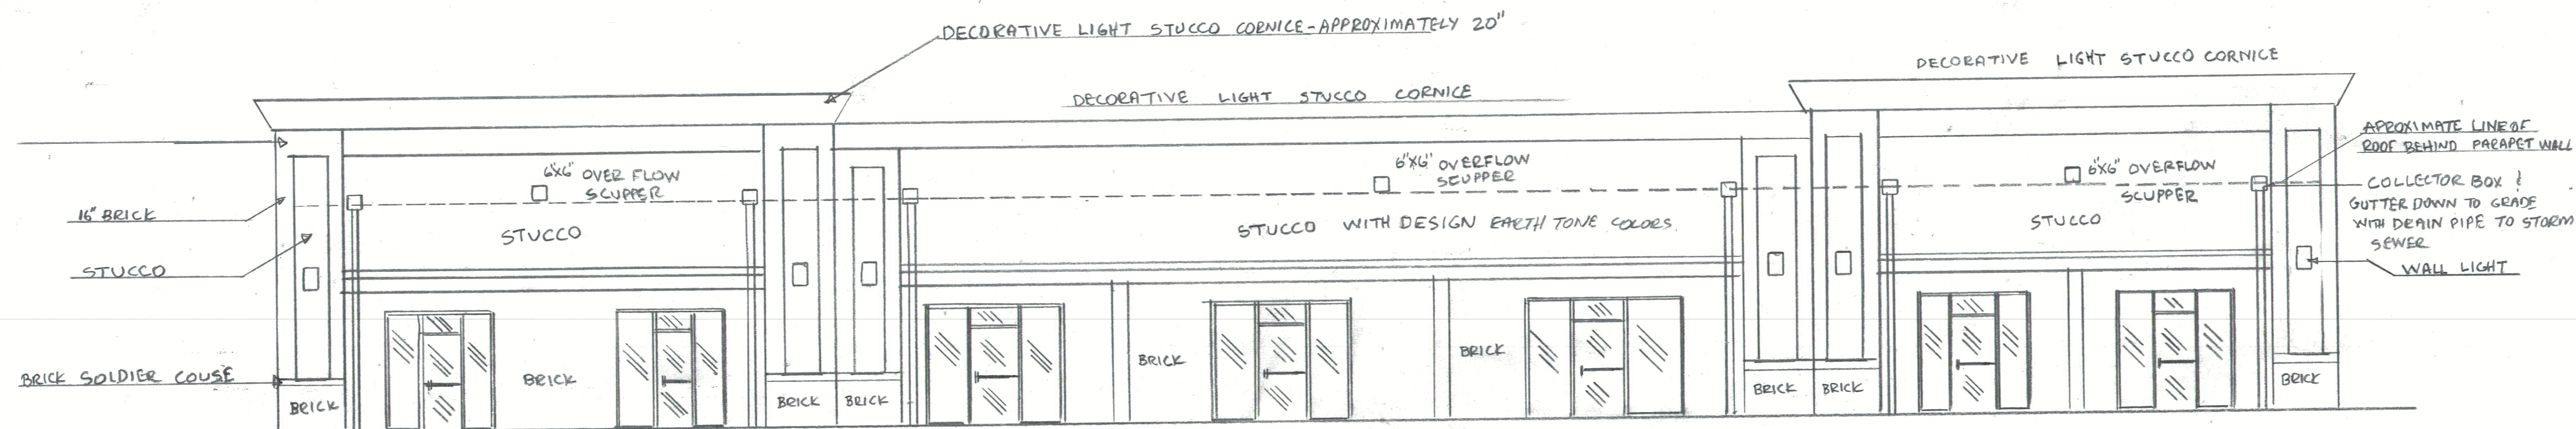

WEST SIDE ELEVATION SCALE 1/8" = 1'0" AAA TRAVEL

EAST SIDE ELEVATION SCALE 1/8" = 1'0" WESTVIEW

SOUTH SIDE ELEVATION SCALE 1/8" = 1'0" STAFFORD RD

NOTE'S  
 ALL OF THE GLASS TO BE TEMP  
 ALUMINUM STORE FRONTS  
 ALL COLORS TO BE SELECTED BY OWNER  
 WALL LIGHTS TO BE SELECTED BY OWNER

NORTH SIDE ELEVATION SCALE 1/8" = 1'0" PARKING LOT