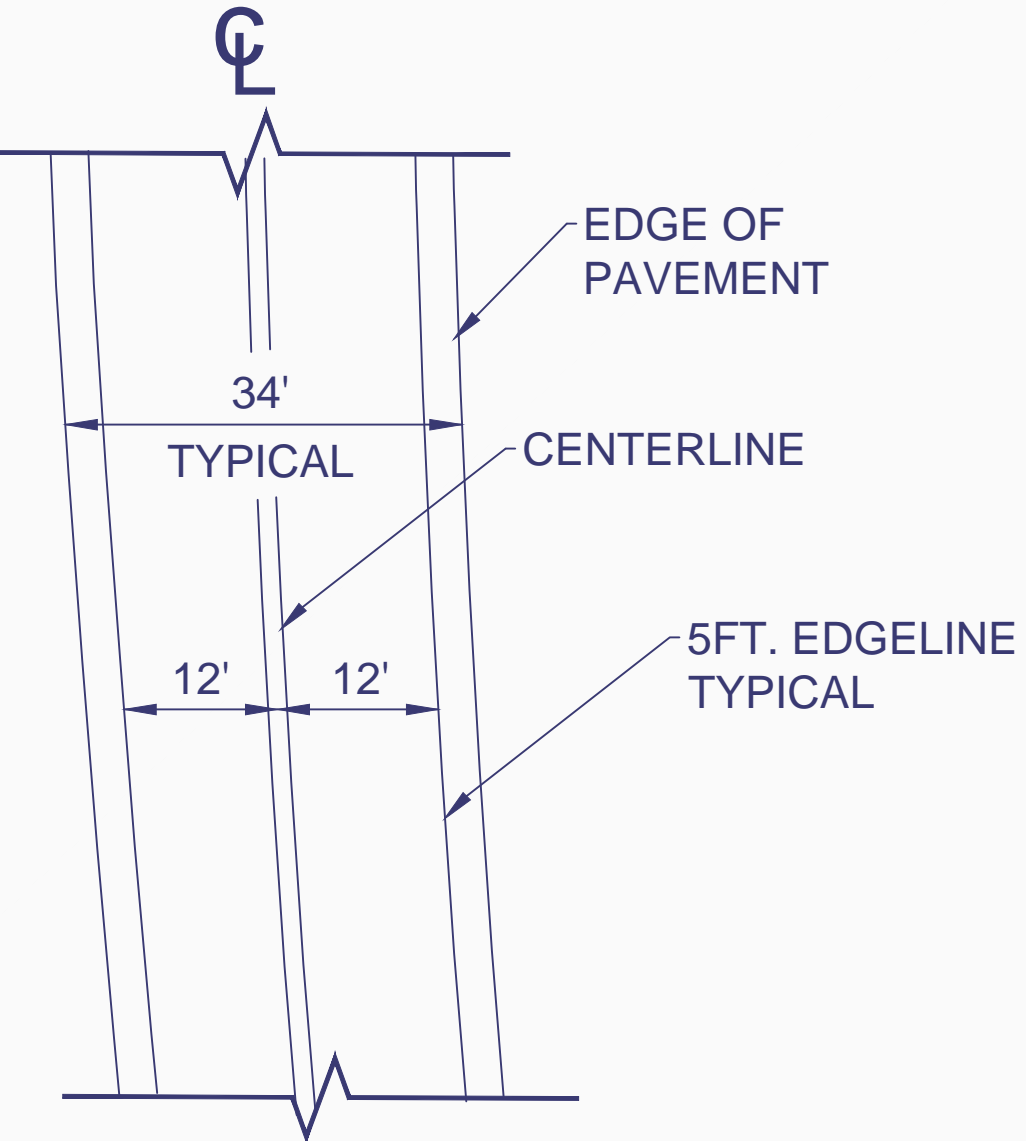

# ROBINHOOD ROAD TRAFFIC CALMING

Centerline, Edgeline & Gateway Island  
NOT TO SCALE

SCALE = 1:100