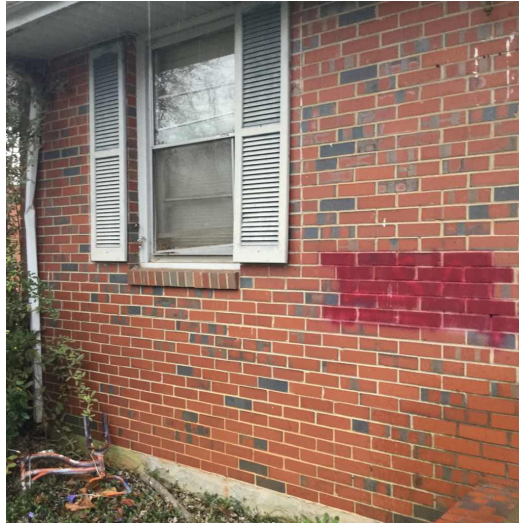

CODE CASE NBR   IMAGE DATE
2016050125   3/6/2018

IMAGE DESCRIPTION
2716 Drewery Lane