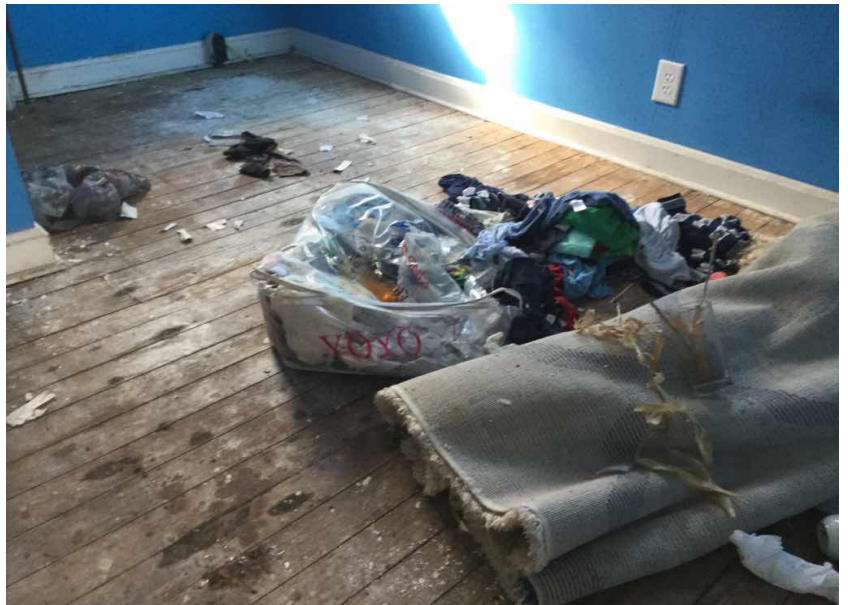

IMAGE DESCRIPTION

2050 Lincoln Ave