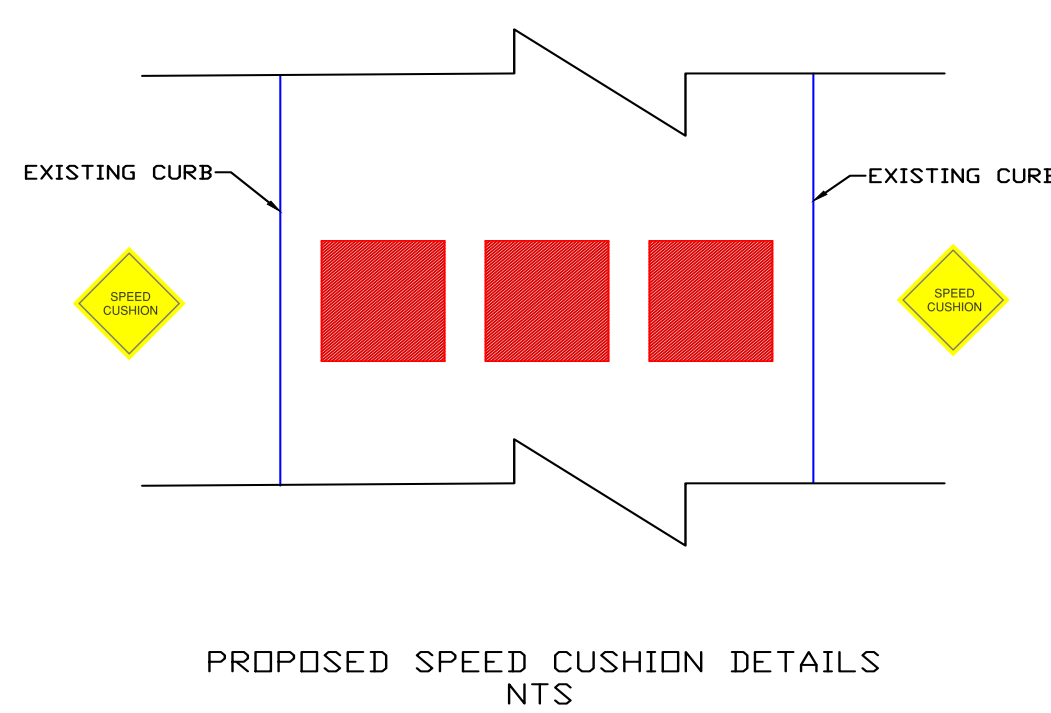

Reynolda Park Neighborhood Traffic Calming

Legend

- ★ Proposed Multi-way Stop
- ★ Existing Multi-way Stop
- Proposed Speed Cushions
- Yes - 80
- Did Not Vote - 8
- No - 12

Source: WSDOT
Date: 04/07/21