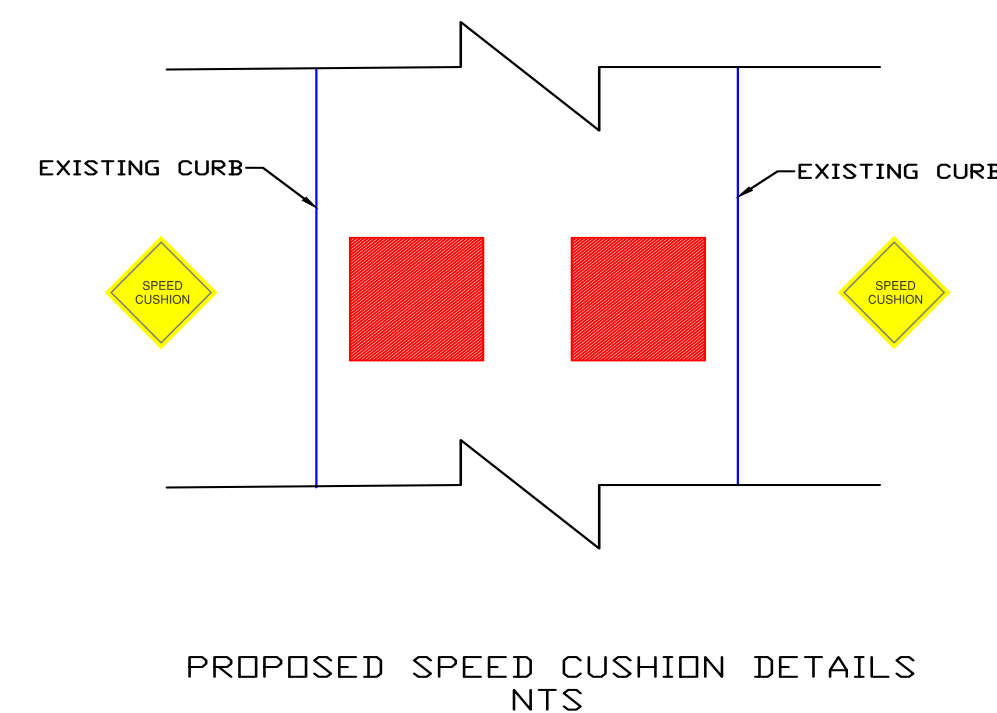

Reynolda Park Neighborhood Traffic Calming

Legend

- ★ Proposed Multi-way Stop
- ★ Existing Multi-way Stop
- Proposed Speed Cushions
- Yes - 80
- Did Not Vote - 8
- No - 12

Source: WSDOT
Date: 04/07/21