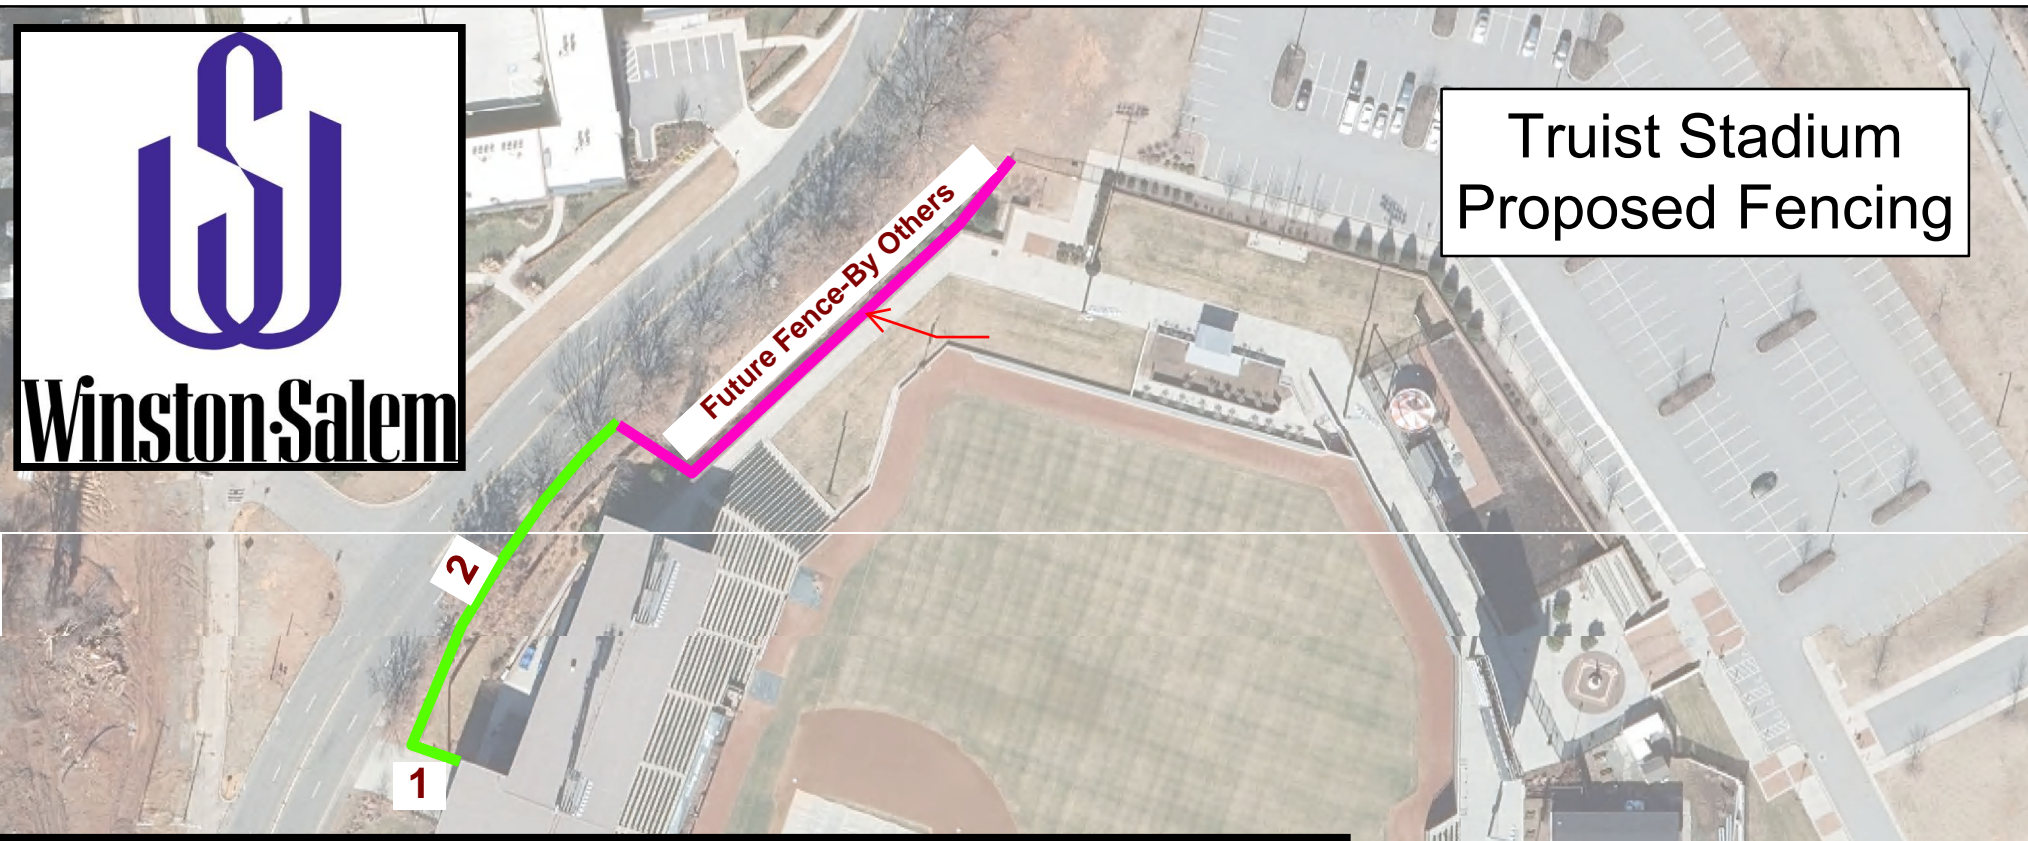

# Truist Stadium Proposed Fencing

**Legend**

- █ Black Aluminum Fencing (By Others)
- █ Decorative Brick Columns with Trex Fencing