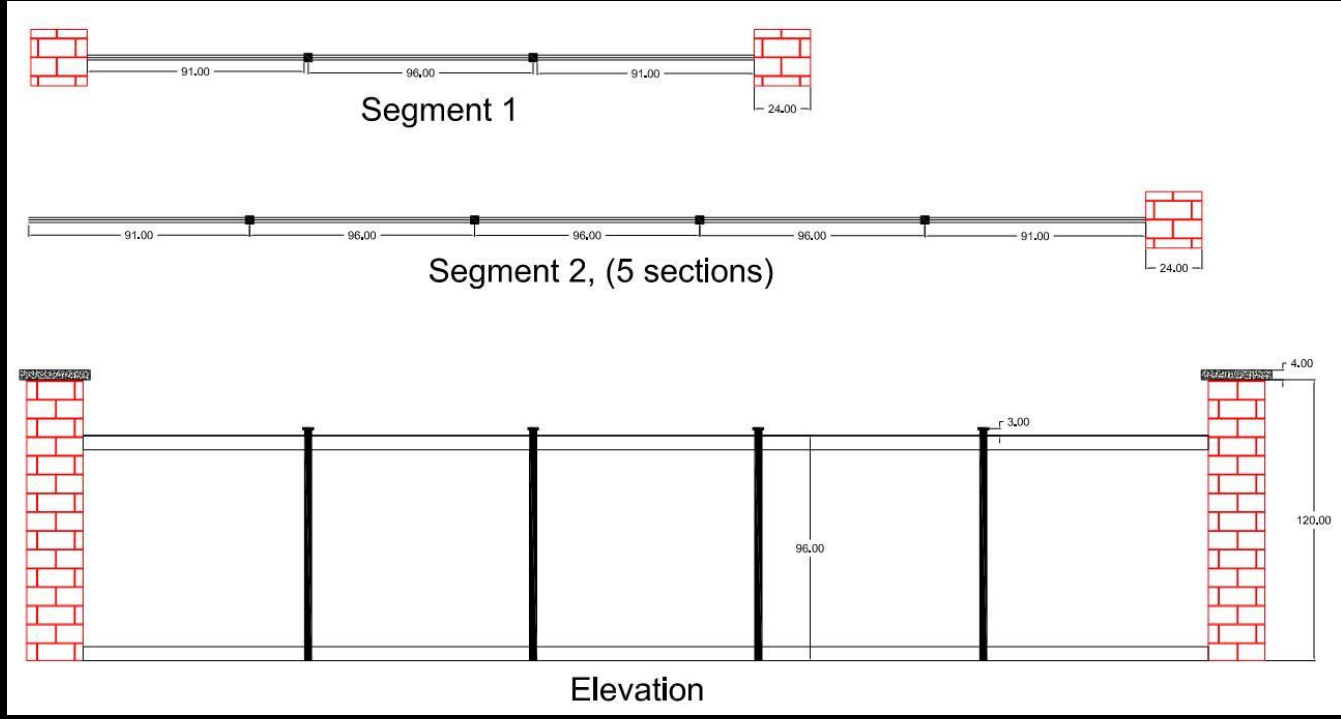

# Truist Stadium Proposed Fencing

**Legend**

- █ Black Aluminum Fencing (By Others)
- █ Decorative Brick Columns with Trex Fencing