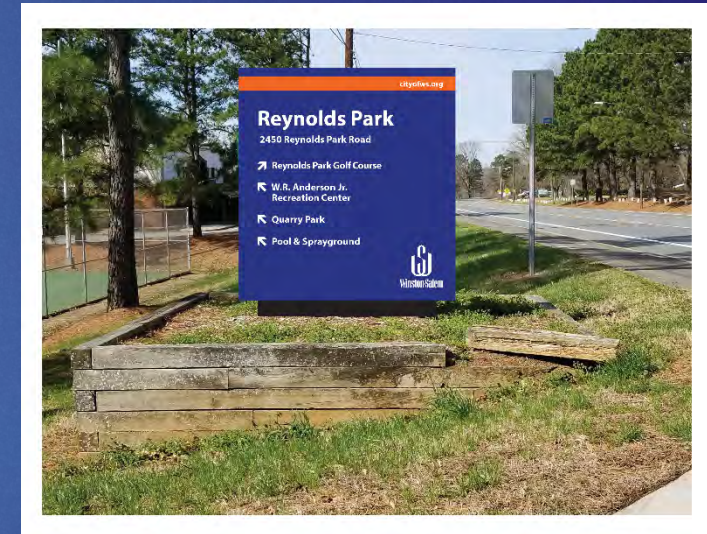

POTENTIAL CONCEPTS

BLUE
WITH
ORANGE

Marketing &
Communications