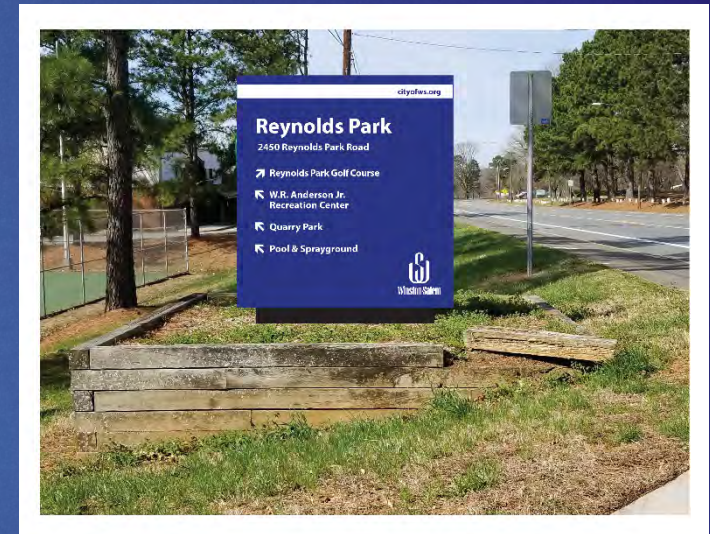

POTENTIAL CONCEPTS

BLUE
WITH WHITE

Marketing &
Communications