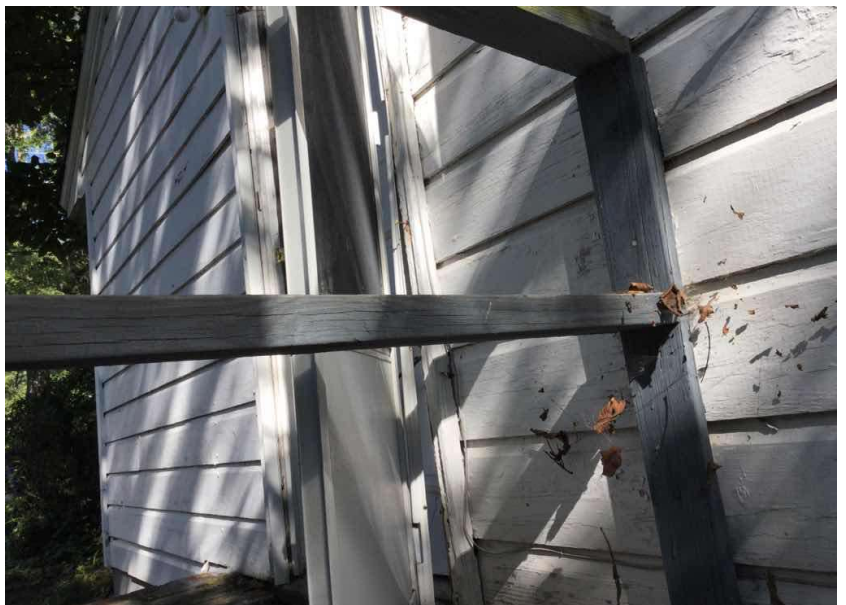

2017090332 9/8/2017

IMAGE DESCRIPTION

1023 Manly Street

CODE CASE NUM **IMAGE DATE**

2017090332 9/8/2017

IMAGE DESCRIPTION

1023 Manly Street

PICTURES FOR CODE CASE : 2017090332