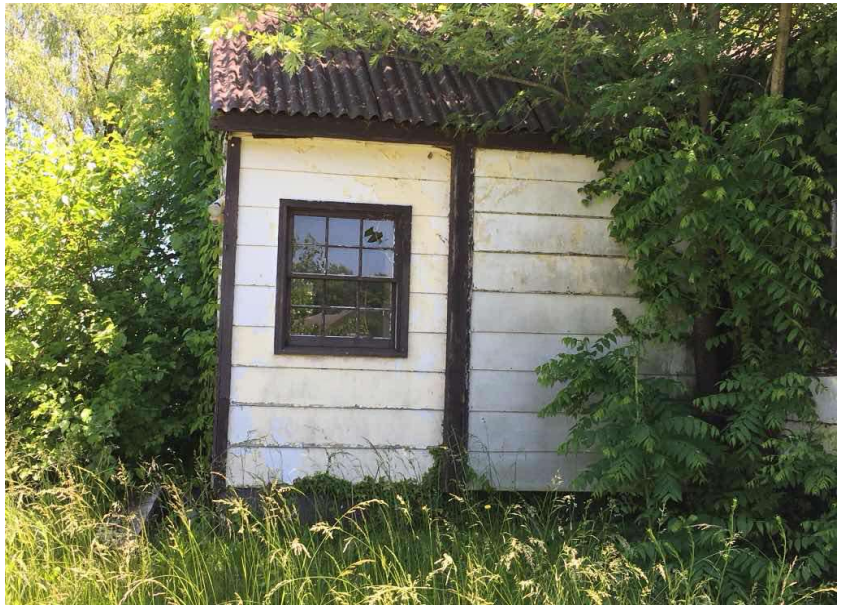

PICTURES FOR CODE CASE : 2019030744

CODE CASE NUM   **IMAGE DATE**

2019030744   5/26/2020

IMAGE DESCRIPTION

1120 Newport Street