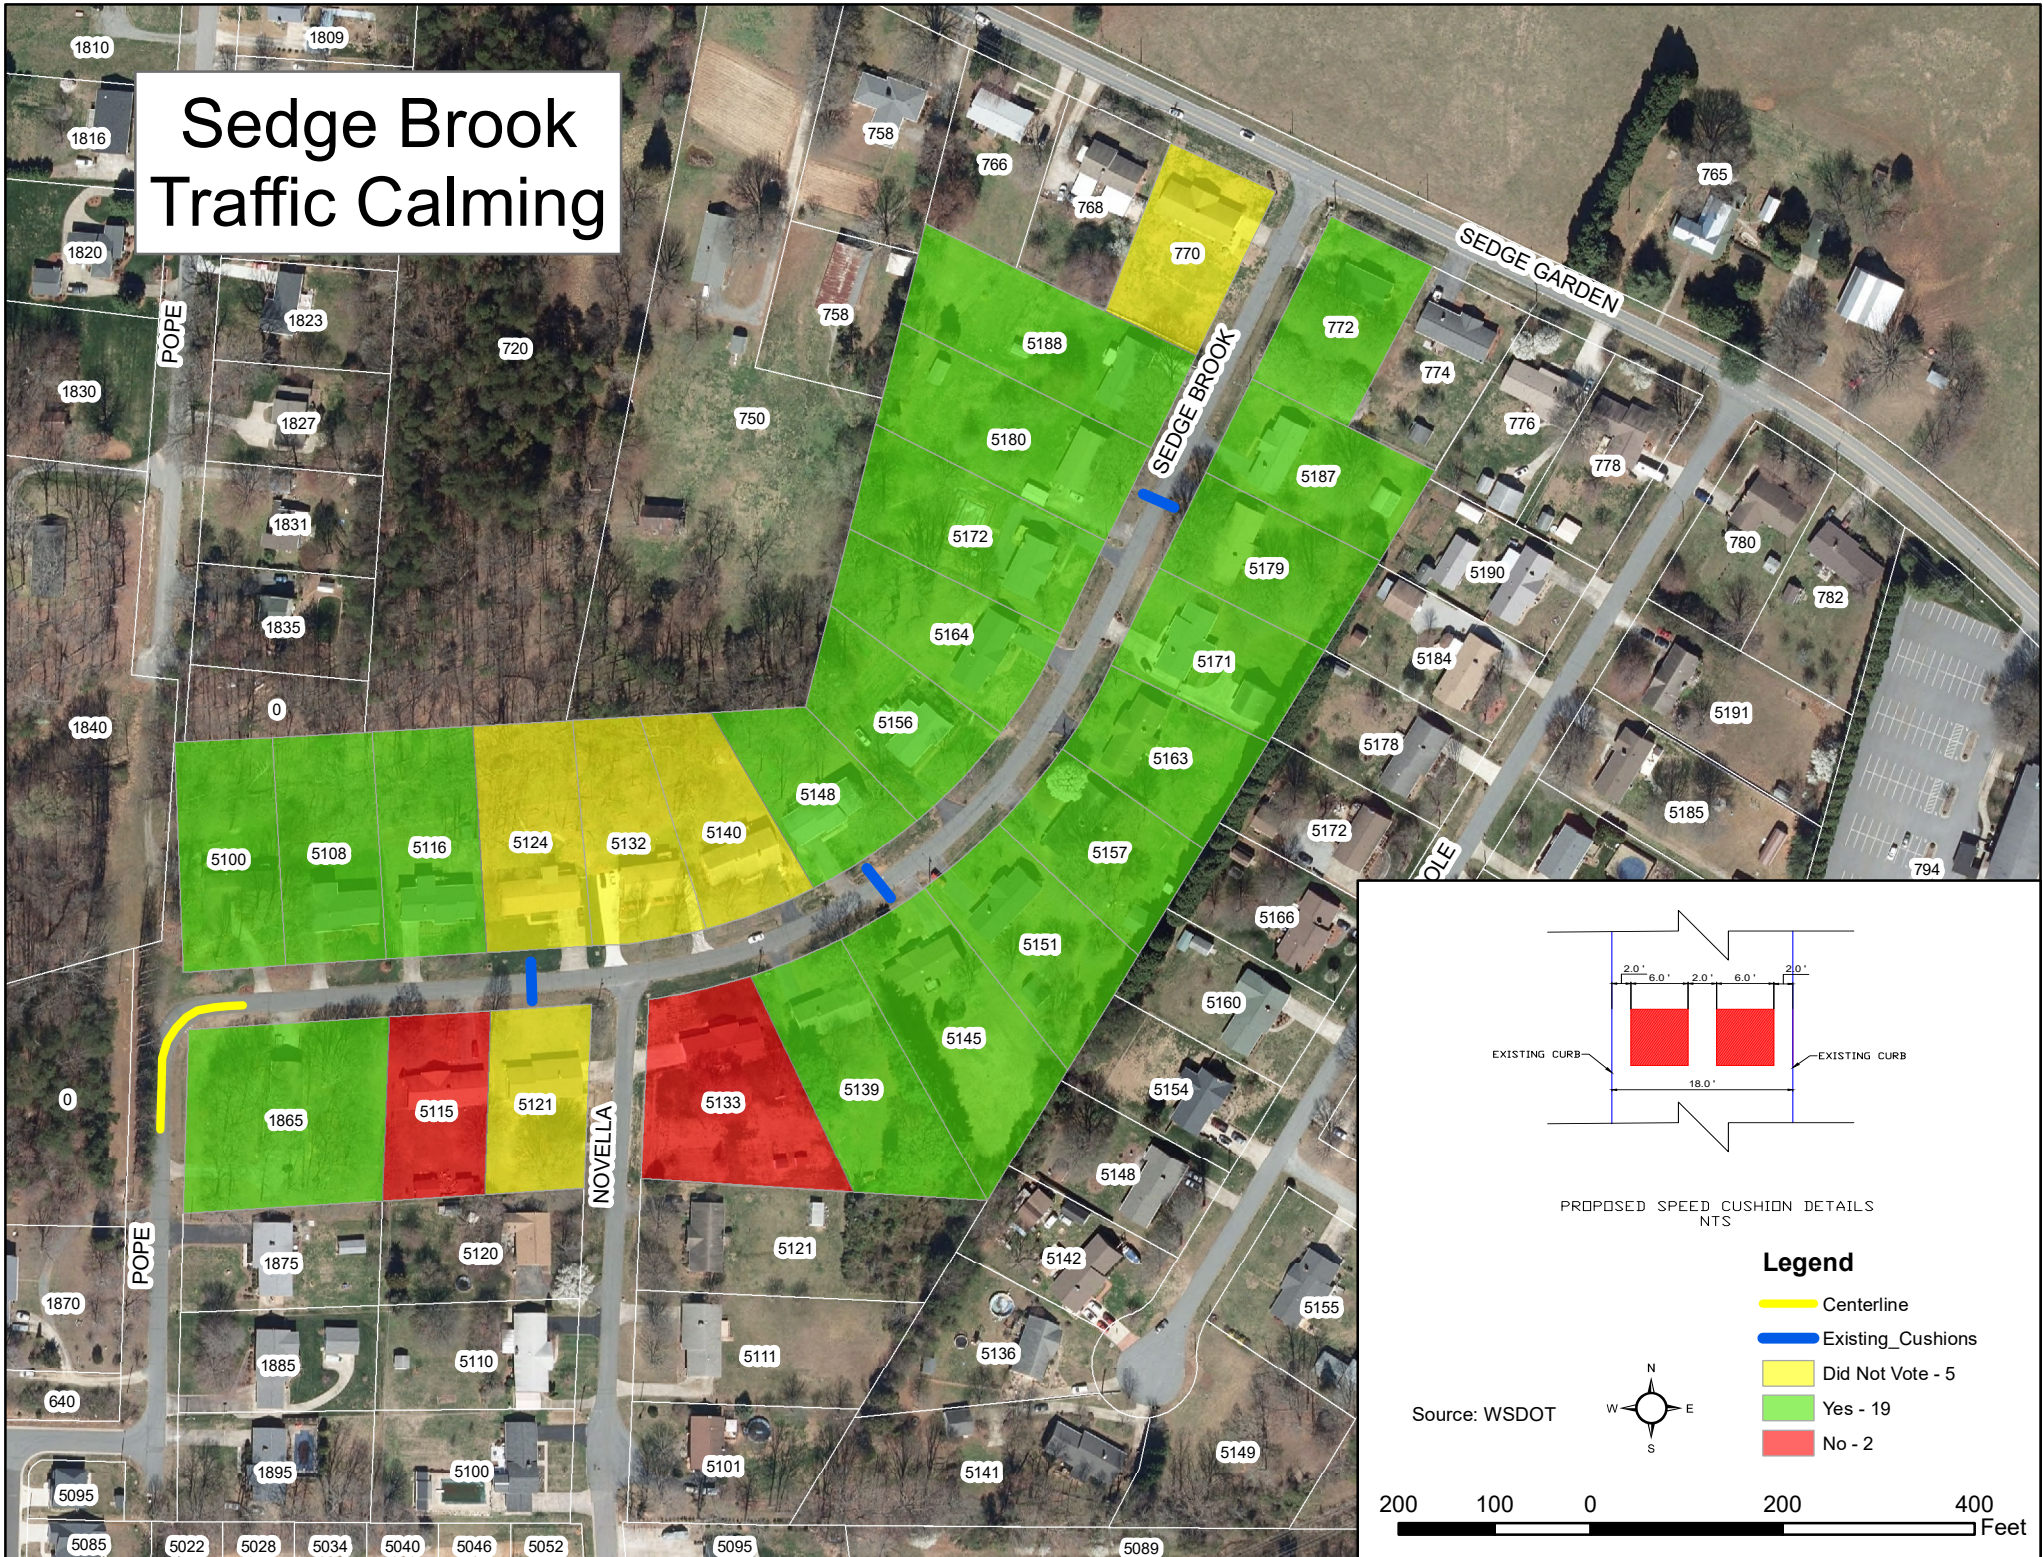

Sedge Brook Traffic Calming

PROPOSED SPEED CUSHION DETAILS
NTS

Legend

- Centerline
- Existing_Cushions
- Did Not Vote - 5
- Yes - 19
- No - 2

Source: WSDOT