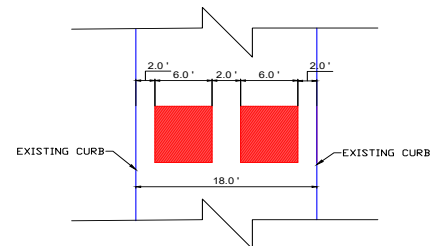

Sedge Brook Traffic Calming

PROPOSED SPEED CUSHION DETAILS
NTS

Legend

- Centerline
- Existing_Cushions
- Did Not Vote - 5
- Yes - 19
- No - 2

Source: WSDOT