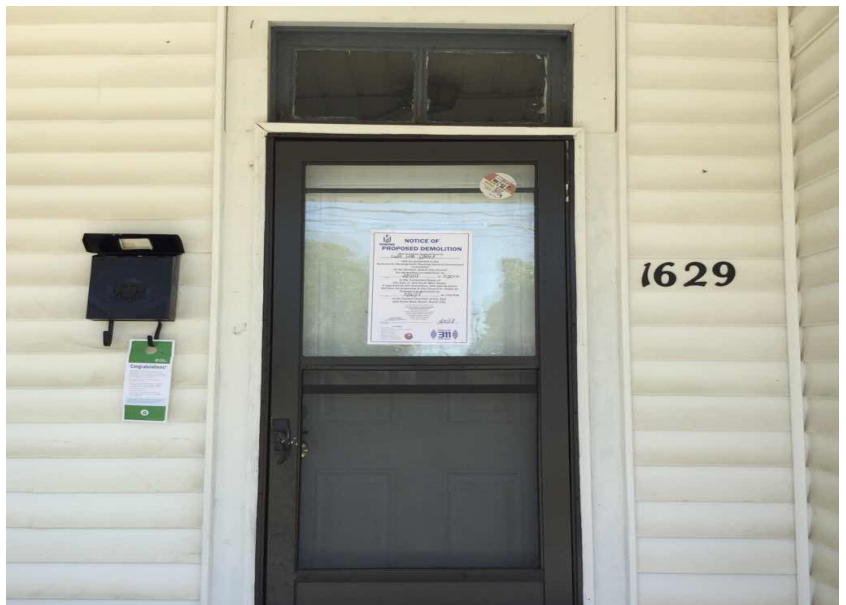

1629 E. 14th Street

**CODE CASE NUM**   **IMAGE DATE**

2017040178      5/1/2018

**IMAGE DESCRIPTION**

1629 E. 14th Street