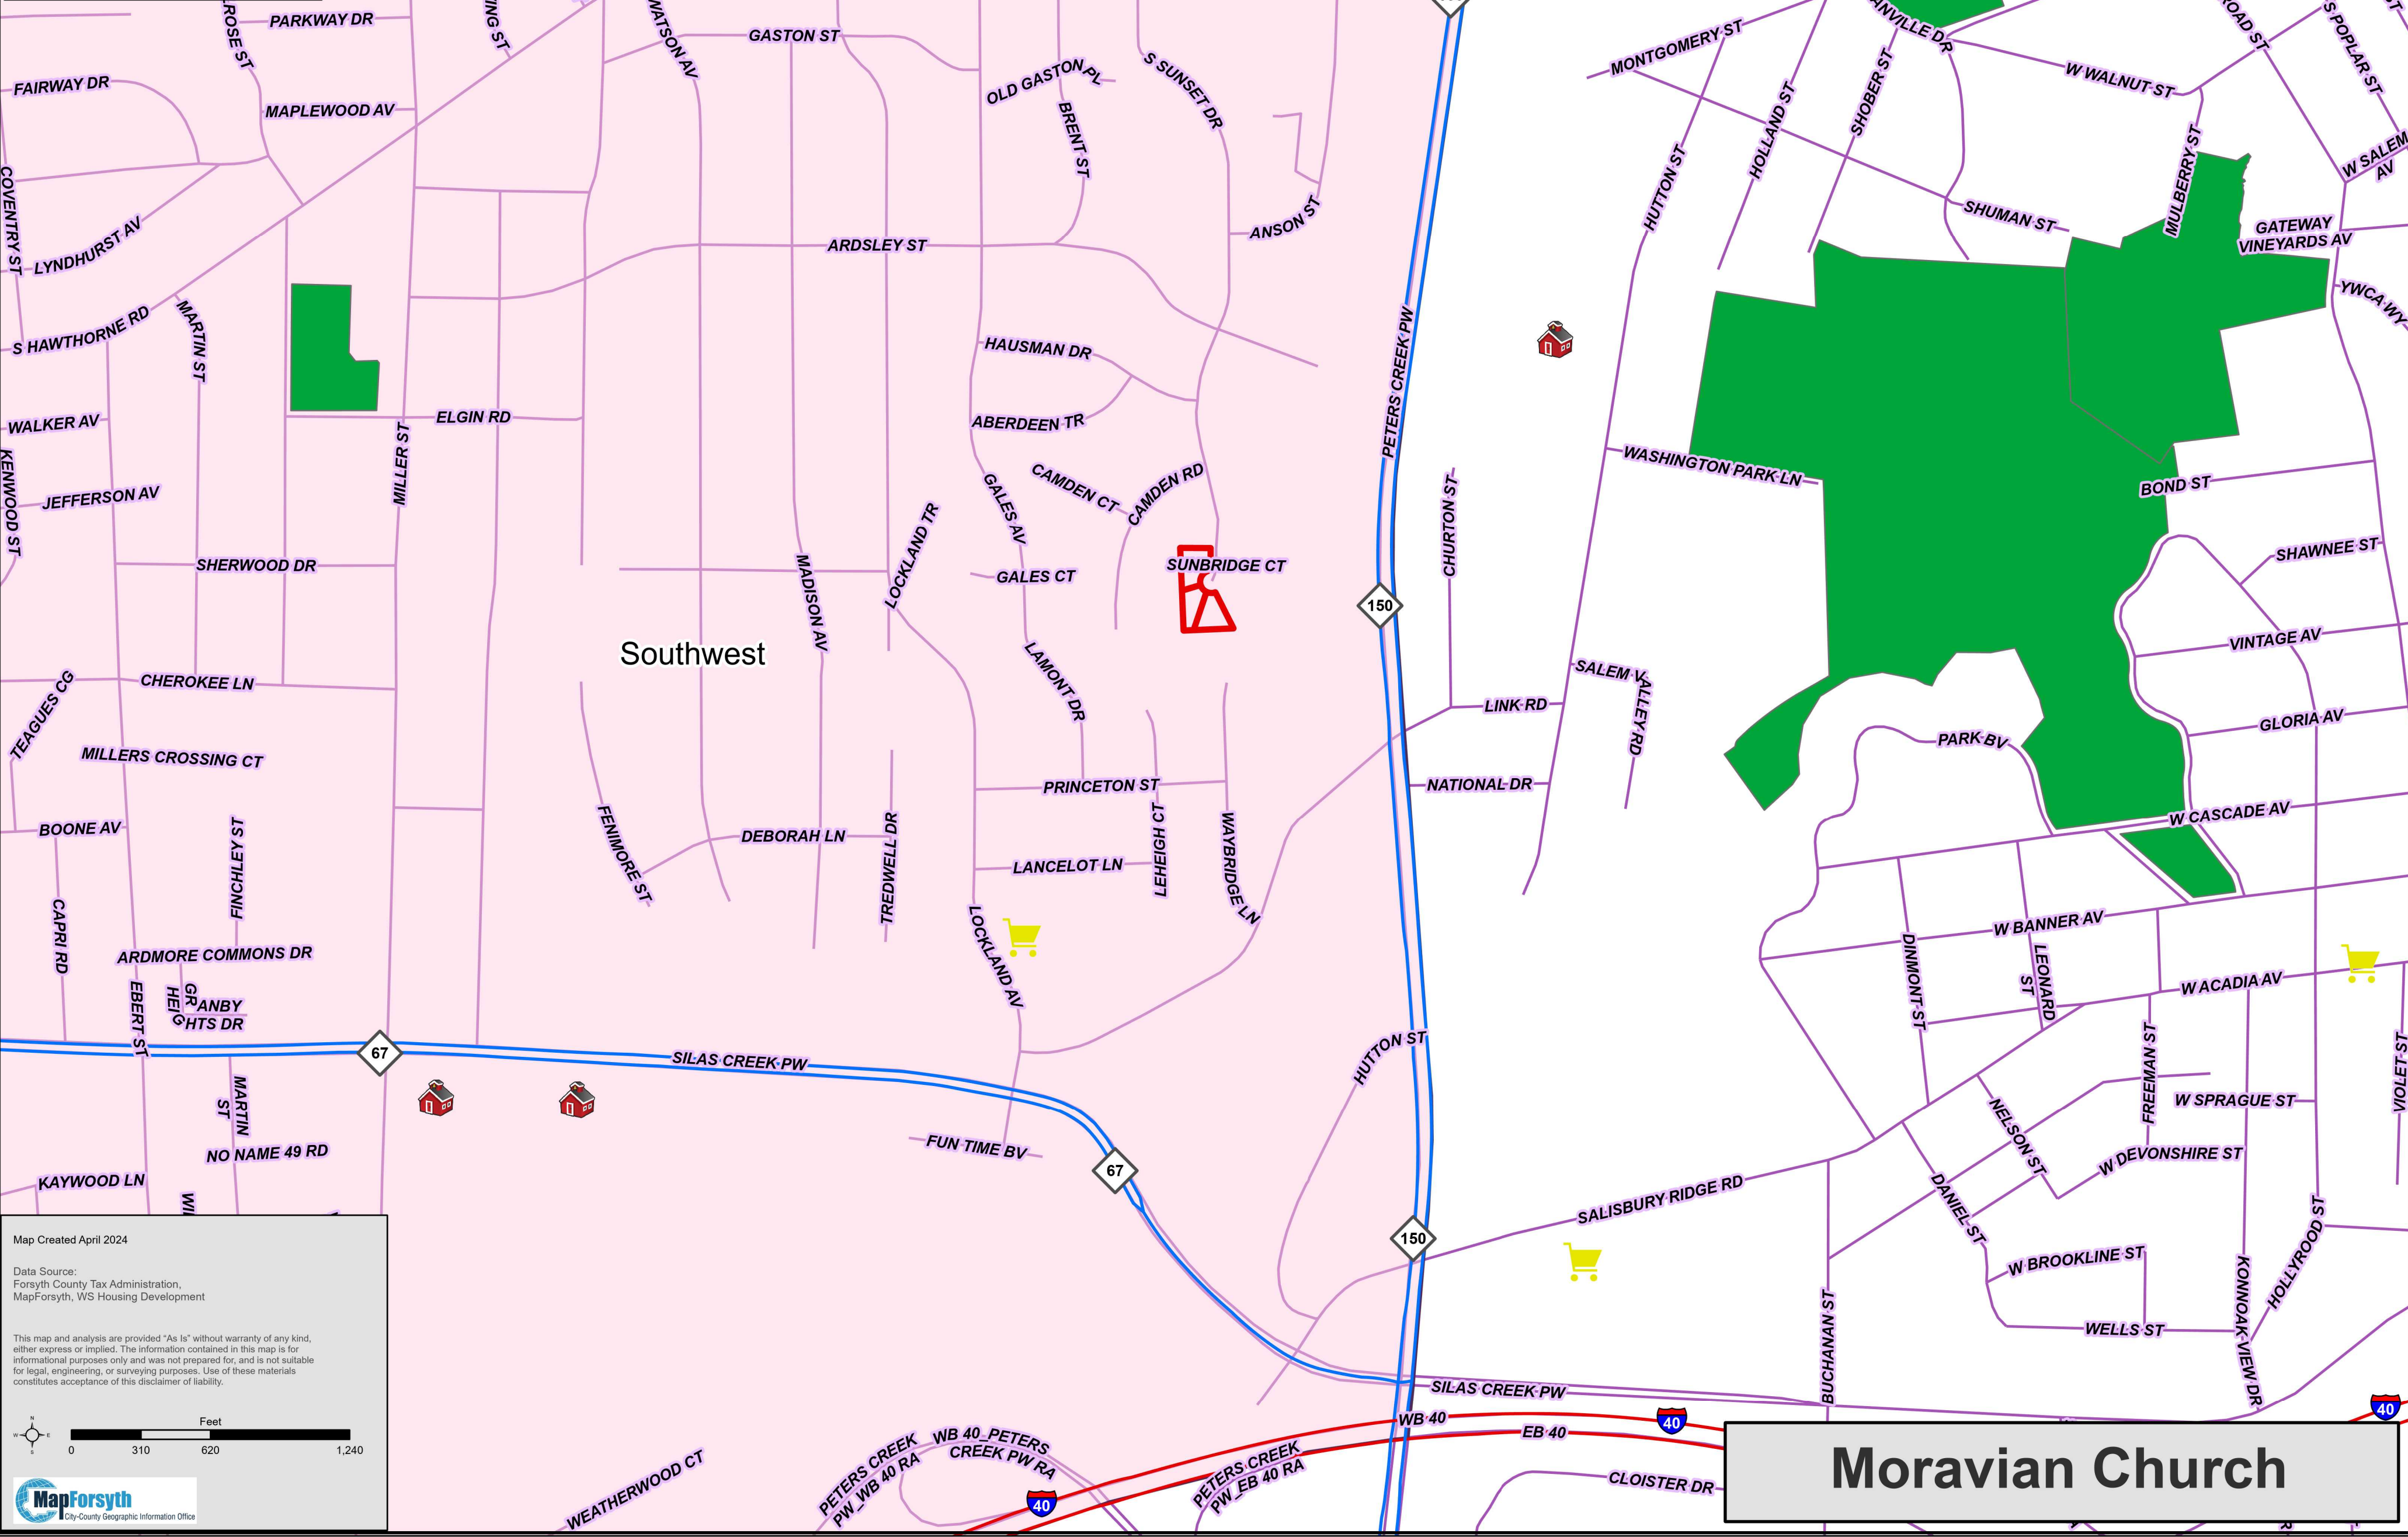

-  Moravian Church Parcels
-  Public School
-  Clinics
-  Grocery Stores
-  Southwest
-  Streets

Map Created April 2024

Data Source:
Forsyth County Tax Administration,
MapForsyth, WS Housing Development

This map and analysis are provided "As Is" without warranty of any kind, either express or implied. The information contained in this map is for informational purposes only and was not prepared for, and is not suitable for legal, engineering, or surveying purposes. Use of these materials constitutes acceptance of this disclaimer of liability.

0 310 620 1,240 Feet

Moravian Church