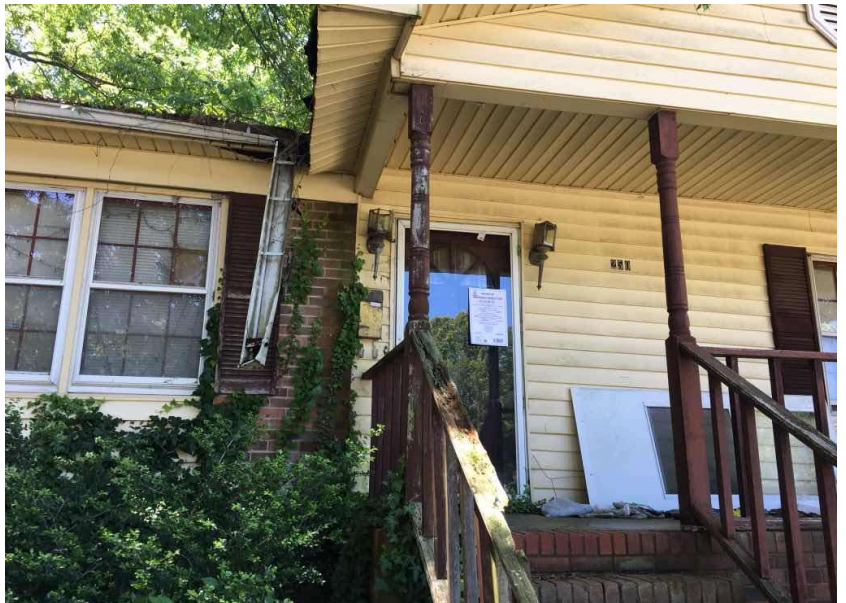

IMAGE DESCRIPTION

250 Pine Tree Road

CODE CASE NUM **IMAGE DATE**

2018051271 5/26/2020

IMAGE DESCRIPTION

250 Pine Tree Road

PICTURES FOR CODE CASE : 2018051271

CODE CASE NUM **IMAGE DATE**