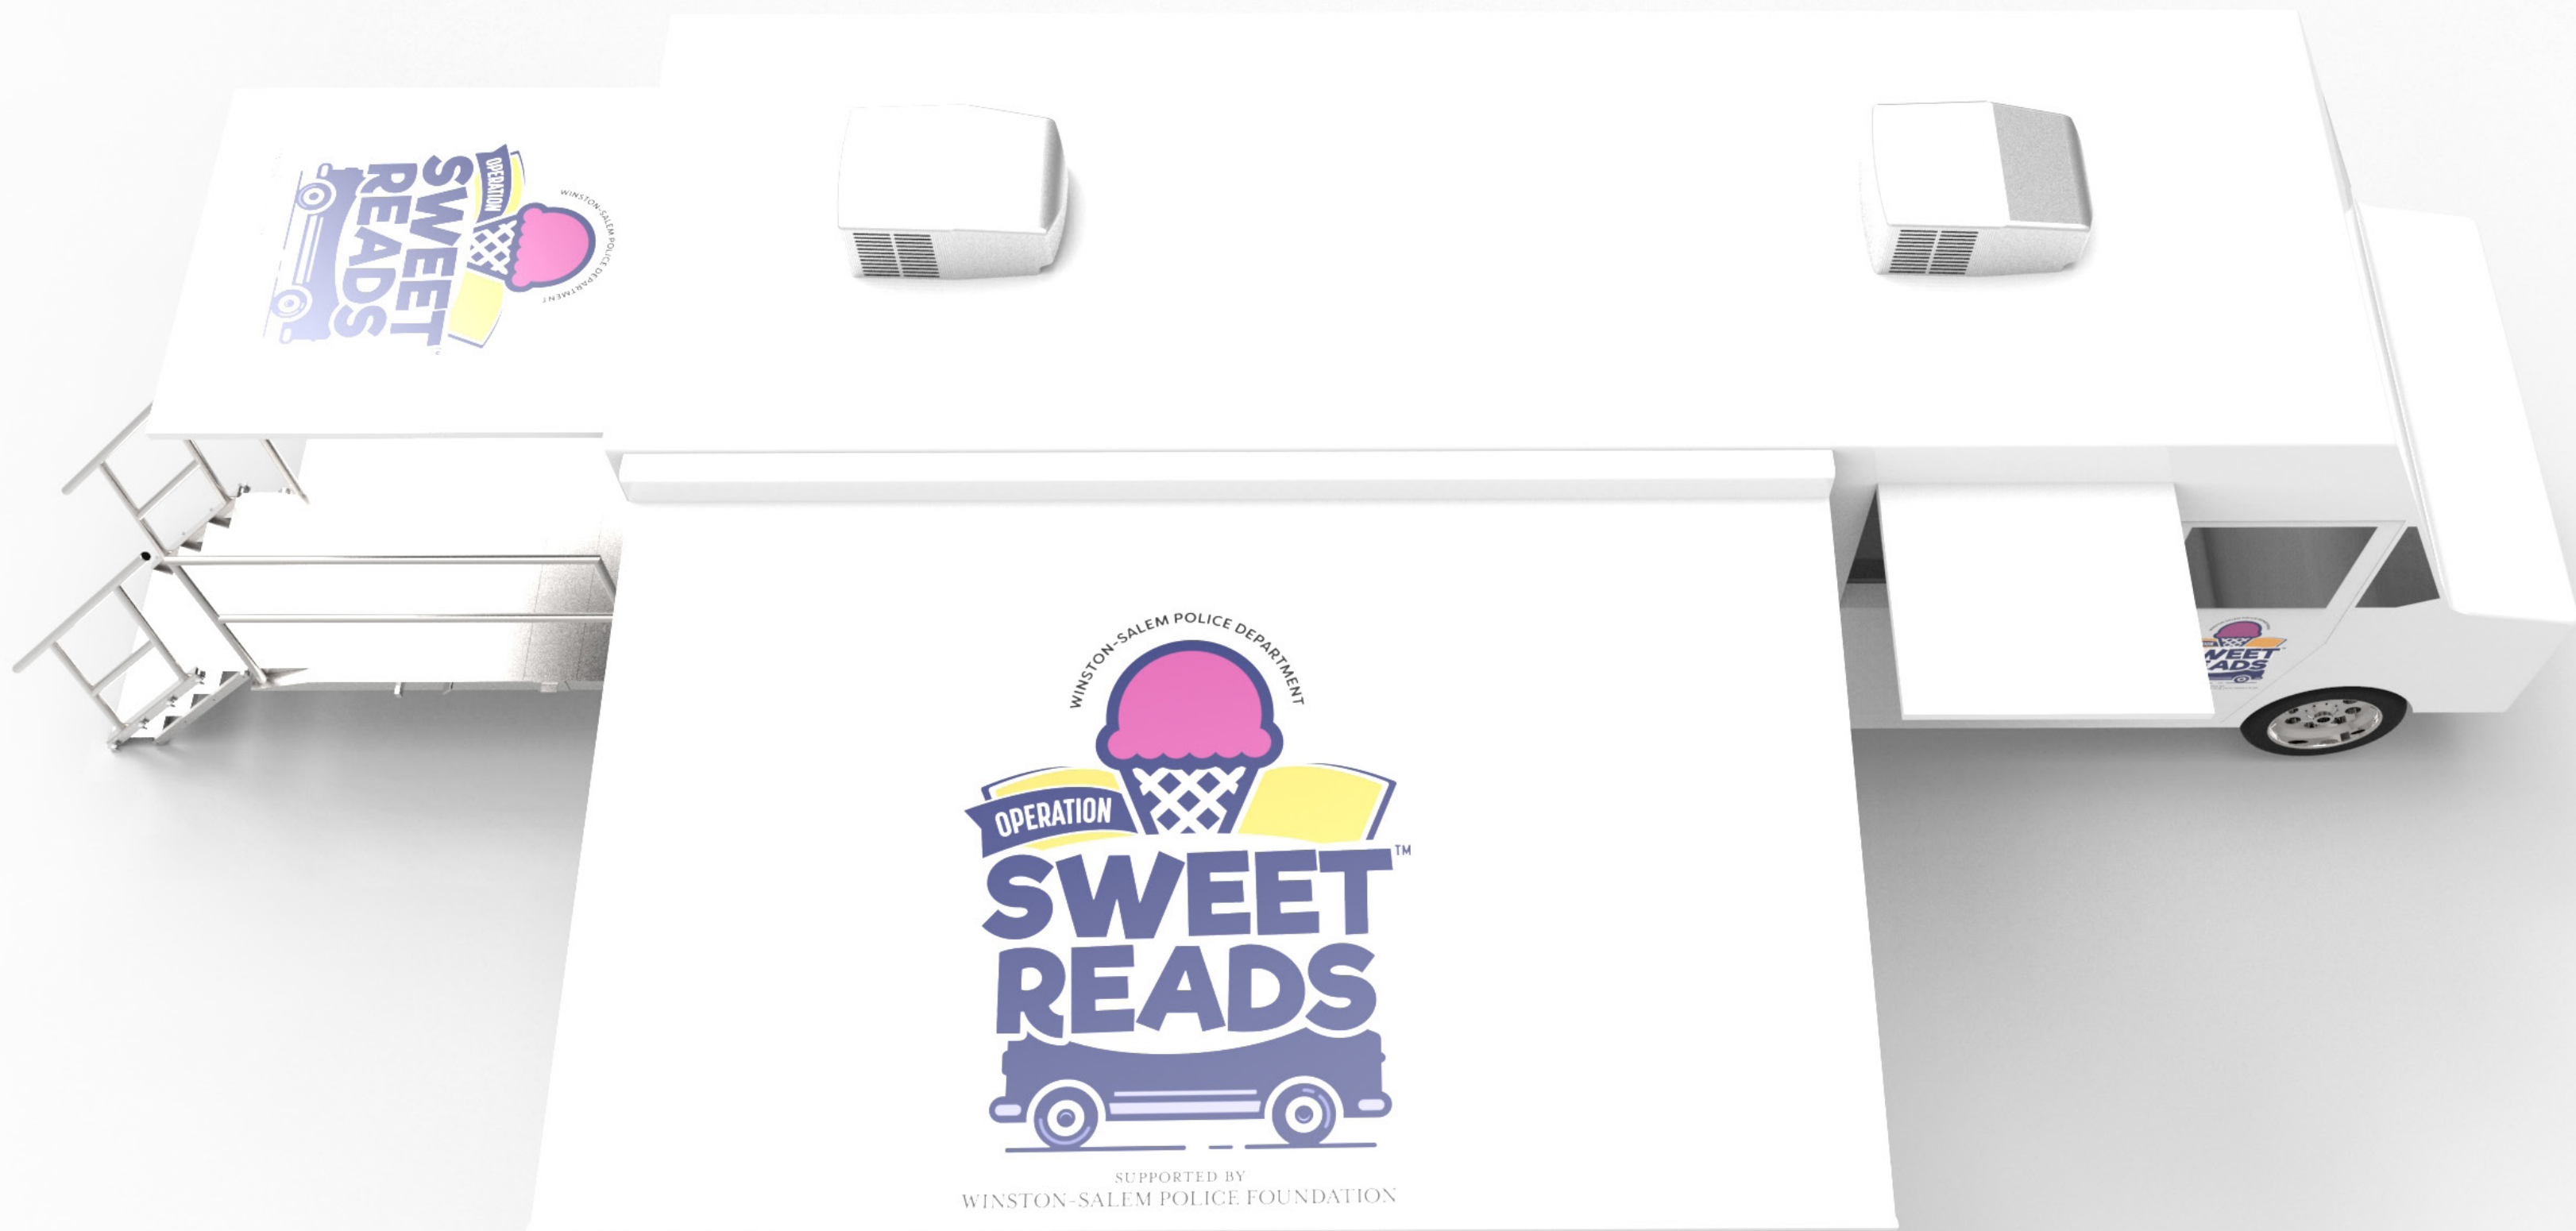

Logo visuals and placement ideas

VS

Logo visual exploration

Logo in the rear end of the van
color blue

Logo visual exploration

Logo in the rear end of the van
color blue

Logo visual exploration

Logo in the rear end of the van
color blue

Logo visual exploration

Logo in the rear end of the van
color white

Logo visual exploration

Logo in the rear end of the van
color white

Logo visual exploration

Logo in the rear end of the van
color white

Logo visual exploration

Logo in the rear end of the van
color white

Logo visual exploration

Logo in the rear end of the van
color white/10% cool gray

Logo visual exploration

Logo in the rear end of the van
color Pink sourced from logo

SUPPORTED BY
WINSTON-SALEM POLICE FOUNDATION

Logo visual exploration

Logo in the middle of the van
Black

Logo visual exploration

Logo in the middle of the van
white (awning closed)