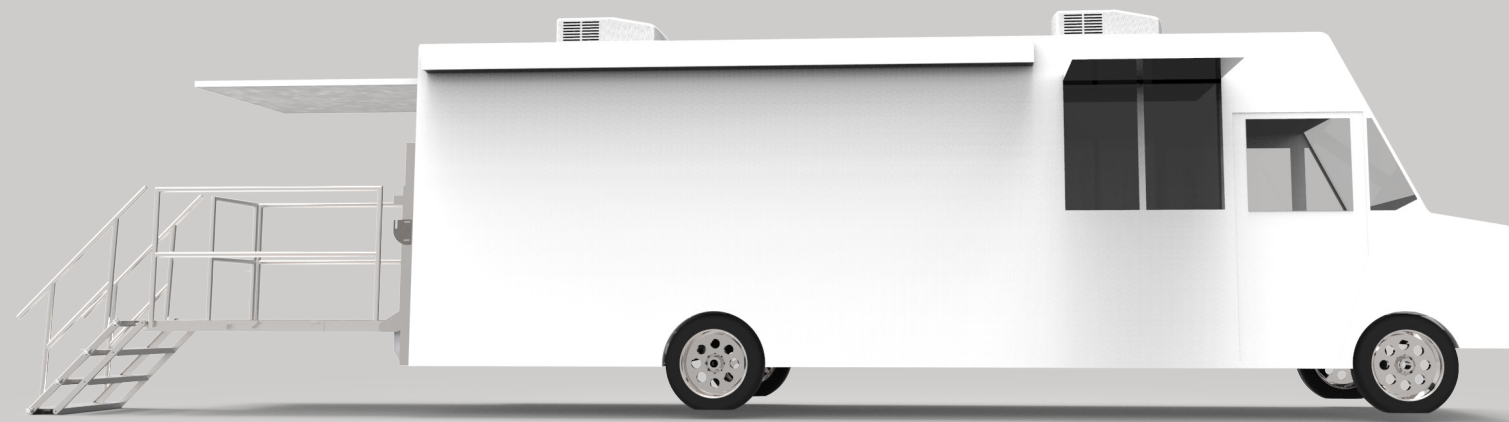

Logo visuals and placement ideas

VS

Logo visual exploration

Logo in the rear end of the van
color blue

Logo visual exploration

Logo in the rear end of the van
color blue

Logo visual exploration

Logo in the rear end of the van
color blue

Logo visual exploration

Logo in the rear end of the van
color white

Logo visual exploration

Logo in the rear end of the van
color white

Logo visual exploration

Logo in the rear end of the van
color white

Logo visual exploration

Logo in the rear end of the van
color white

Logo visual exploration

Logo in the rear end of the van
color white/10% cool gray

Logo visual exploration

Logo in the rear end of the van
color Pink sourced from logo

Logo visual exploration

Logo in the rear end of the van
color yellow sourced from logo

Logo visual exploration

Logo in the middle of the van
color purple sourced from logo

Logo visual exploration

Logo in the middle of the van
white