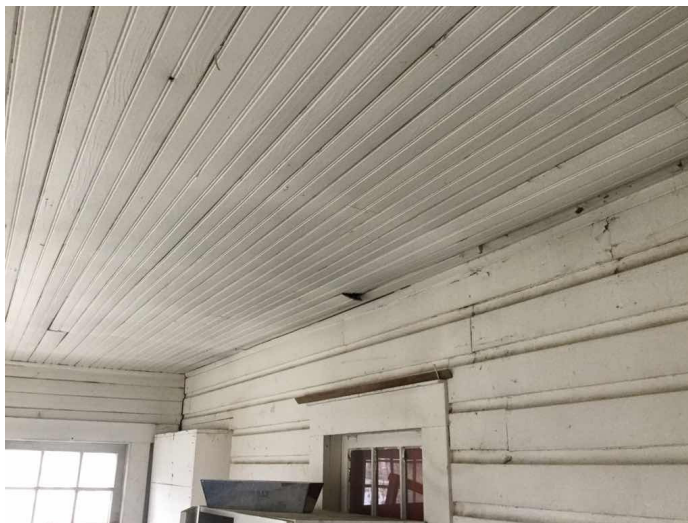

CD-Plus Report - Code Case Images

CODE CASE NBR IMAGE DATE
2017030240 3/7/2017

IMAGE DESCRIPTION

3622 Clinard Ave

CODE CASE NBR IMAGE DATE
2017030240 3/7/2017

IMAGE DESCRIPTION

3622 Clinard Ave

CODE CASE NBR IMAGE DATE
2017030240 3/7/2017